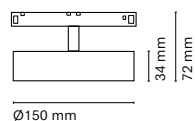

25231E- Plaf 48V (500mm)  
25232E- Plaf 48V (300mm)

25040- 48V Plaf XS Opal  
25041- 48V Plaf XS Microprismatic

	Colour	CRI/Temp.	Led	Dimming
25040-	0 White	H 90 / 2700K	1 750lm / 10W	- On-Off
25041-	1 Black	E 90 / 3000K	2 1500lm / 20W	D Dali push
		F 90 / 4000K		