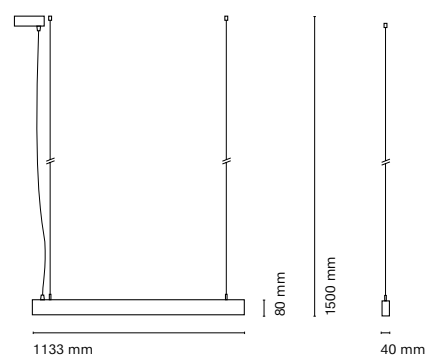

16122-
Infinity Air Opal 573mm

16132-
Infinity Air Microprismatic 573mm

16142-
Infinity Air Opal IP43 573mm

16152-
Infinity Air Microprismatic IP43 573mm

16123-
Infinity Air Opal 853mm

16133-
Infinity Air Microprismatic 853mm

16143-
Infinity Air Opal IP43 853mm

16153-
Infinity Air Microprismatic IP43 853mm

16124-
Infinity Air Opal 1133mm

16134-
Infinity Air Microprismatic 1133mm

16144-
Infinity Air Opal IP43 1133mm

16154-
Infinity Air Microprismatic IP43 1133mm

Infinity Air

	Colour	CRI/Temp.	Led	Dimming
16122-	0 White	H 90 / 2700K	L 1800lm / 12W	- On-Off
16132-	1 Black	E 90 / 3000K	H 3300lm / 22W	D* Dali push
16142-	2 Grey	F 90 / 4000K	A* 2150-2280 lm / 14,2W	B* Bluetooth
16152-		T* 80 / 27-65K	B* 3040-3240 lm / 21,4W	C Cord Switch
		1*** SE Home		
		2*** SE Office		
		3*** SE Hospitality		

	Colour	CRI/Temp.	Led	Dimming	Emergency
16123-	0 White	H 90 / 2700K	L 2700lm / 18W	- On-Off	- No Emergency
16133-	1 Black	E 90 / 3000K	H 4950lm / 33W	D* Dali push	EM Kit 1h
16143-	2 Grey	F 90 / 4000K	A* 3225-2420 lm / 21,3W	B* Bluetooth	
16153-		T* 80 / 27-65K	B* 4560-4860 lm / 32,1W	C Cord Switch	
		1*** SE Home		I Intelligent	
		2*** SE Office			
		3*** SE Hospitality			

	Colour	CRI/Temp.	Led	Dimming	Emergency
16124-	0 White	H 90 / 2700K	L 3600lm / 24W	- On-Off	- No Emergency
16134-	1 Black	E 90 / 3000K	H 6600lm / 44W	D* Dali push	EM Kit 1h
16144-	2 Grey	F 90 / 4000K	A 4300-4560 lm / 28,4W	B* Bluetooth	
16154-		T* 80 / 27-65K	B 6080-6480 lm / 42,8W	C Cord Switch	
		1*** SE Home		I Intelligent	
		2*** SE Office			
		3*** SE Hospitality			

* Asterisk indicates the combination Tunable White

** With the Intelligent Dimming system, the length of the luminaire is +50mm

*** Spectral Echoes only available in Low Power (L) and dimmable options: Dali or Bluetooth

• Customization options available under request:
Special colors (minimum units)