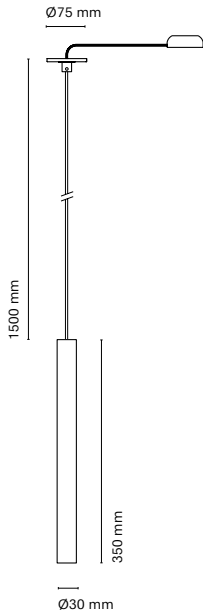

06742-
Bcn 30 Air 350 mm
(False ceiling)