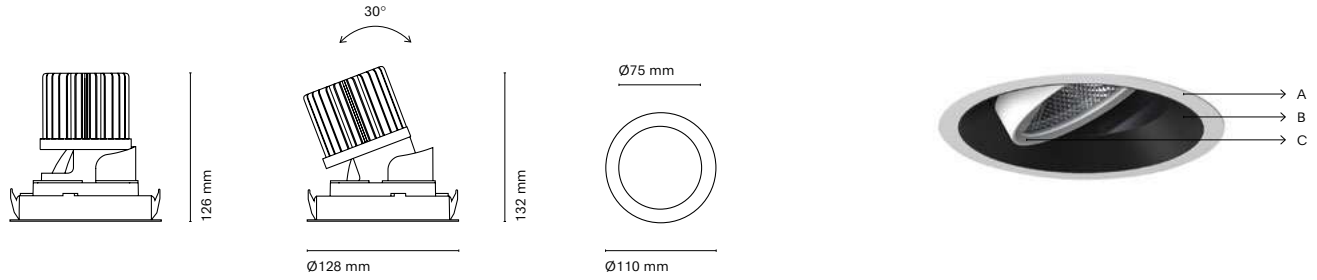

03611-
03612-