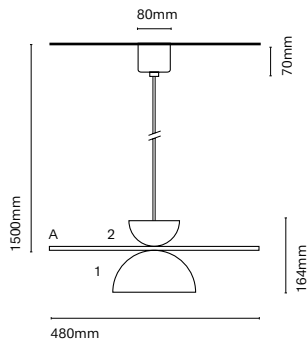

31350-
Tires Model 5 Acoustic

	Colour Cupola 1	CRI/Temp.	Led	Dimming
31310-	● M Grey Blue (RAL 5008)	H 90 / 2700K	1 1300lm / 10,5W	- On-Off
	● J Cement Grey (RAL 7033)	E 90 / 3000K		D Dali push
	● E Silk Grey (RAL 7044)	F 90 / 4000K		
	● S Red Oxide (RAL 3009)			

	Colour Cupola 1	Colour Cupola 2	CRI/Temp.	Led	Dimming
31320-	● M Grey Blue (RAL 5008)	M Grey Blue	H 90 / 2700K	1 1300lm / 10,5W	- On-Off
	● J Cement Grey (RAL 7033)	J Cement Grey	E 90 / 3000K		D Dali push
	● E Silk Grey (RAL 7044)	E Silk Grey	F 90 / 4000K		
	● S Red Oxide (RAL 3009)	S Red Oxide			

	Colour Cupola 1	Colour Cupola 3	CRI/Temp.	Led	Dimming
31330-	● M Grey Blue (RAL 5008)	M Grey Blue	H 90 / 2700K	1 1300lm / 10,5W	- On-Off
	● J Cement Grey (RAL 7033)	J Cement Grey	E 90 / 3000K		D Dali push
	● E Silk Grey (RAL 7044)	E Silk Grey	F 90 / 4000K		
	● S Red Oxide (RAL 3009)	S Red Oxide			

	Colour Cupola 1	Colour Cupola 2	Colour Cupola 3	CRI/Temp.	Led	Dimming
31340-	● M Grey Blue (RAL 5008)	M Grey Blue	M Grey Blue	H 90 / 2700K	1 1300lm / 10,5W	- On-Off
	● J Cement Grey (RAL 7033)	J Cement Grey	J Cement Grey	E 90 / 3000K		D Dali push
	● E Silk Grey (RAL 7044)	E Silk Grey	E Silk Grey	F 90 / 4000K		
	● S Red Oxide (RAL 3009)	S Red Oxide	S Red Oxide			

	Colour Cupola 1	Colour Cupola 2	Colour Acoustic	CRI/Temp.	Led	Dimming
31350-	● M Grey Blue (RAL 5008)	M Grey Blue	● S Silver Grey	H 90 / 2700K	1 1300lm / 10,5W	- On-Off
	● J Cement Grey (RAL 7033)	J Cement Grey	● A Anthracite	E 90 / 3000K		D Dali push
	● E Silk Grey (RAL 7044)	E Silk Grey	● D Dark camel	F 90 / 4000K		
	● S Red Oxide (RAL 3009)	S Red Oxide				

• Customization options available under request:
Special colors (minimum units)