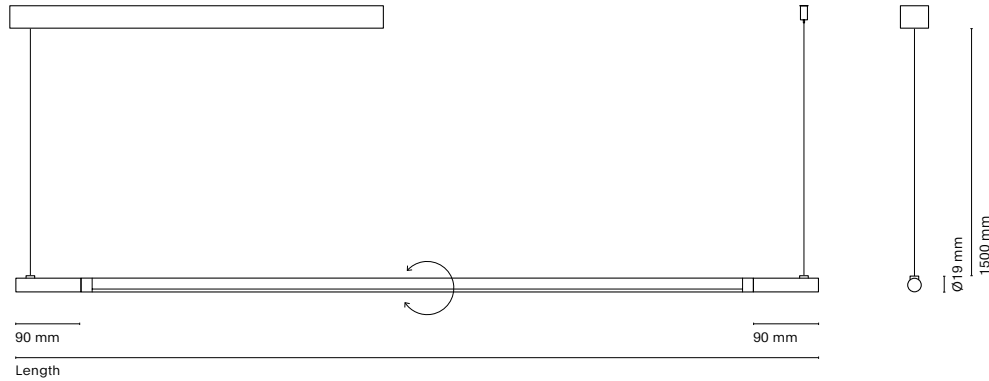

Lines single

Surface	Recessed	Length
32401-	32501-	1080mm
32402-	32502-	1380mm
32403-	32503-	1680mm

Canopy dimensions varies according to the luminaire:  
 On-Off max. 30W; 340x36x28 mm / Other combinations: 550x36x30.5 mm  
 White canopy finish, except for black luminaires (-1)