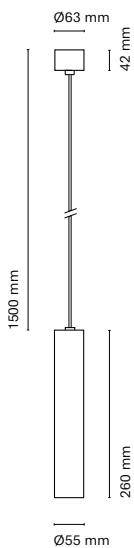

Technology  
LED

Guarantee  
5 years

Class  
I

Voltage  
230V

Material  
Aluminium

Honeycomb available for  
greater visual comfort

06701-  
Bcn 50 Air 180 mm

06702-  
Bcn 50 Air 260 mm