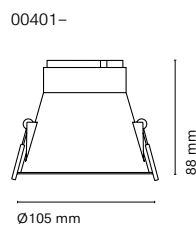

## Accessories

15045-1 Honeycomb

	Colour
00401-	0GU White
00402-	1GU Black
	AGU Copper
	DGU Gold
	GGU Graphite

Cut-out 100 mm

• Customization options available under request:  
Special colors (minimum units)