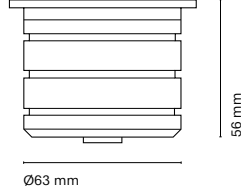

ES

Poble es una gama de uplights de exterior compactos con marcos finos, disponibles en tres tamaños. Proporciona luz precisa y uniforme para jardines, fachadas o caminos, con un diseño minimalista y rendimiento técnico fiable.

FR

Poble est une gamme d'uplights d'extérieur compacts avec des cadres fins, disponibles en trois tailles. Elle fournit une lumière précise et uniforme pour les jardins, façades ou chemins, avec un design minimaliste et des performances techniques fiables.

IT

Poble è una gamma di uplight da esterno compatti con cornici sottili, disponibili in tre dimensioni. Fornisce una luce precisa e uniforme per giardini, facciate o percorsi, con un design minimalista e prestazioni tecniche affidabili.

24030-

24031-

24032-

Cover height for model 24030 is 65mm.
Cover height for model 24031 is 58mm.
Cover height for model 24032 is 72mm.

	Colour	CRI/Temp.	Angle	Led
24030-	8 Aluminium	H 90 / 2700K	3 30°	0 60lm / 1,5W
		E 90 / 3000K		
		F 90 / 4000K		
24031-	8 Aluminium	H 90 / 2700K	1 12°	1 160lm / 3W
		E 90 / 3000K	3 30°	
		F 90 / 4000K		
24032-	8 Aluminium	H 90 / 2700K	1 15°	2 275lm / 5W
		E 90 / 3000K	3 27°	
		F 90 / 4000K		

24V Converters

		Dimensions	Power	IP
220-240V On-off:	15090-24	110x40x29,5mm	35 W	IP67
	15063B-24	155,5x41,5x30mm	60 W	IP67
220-240V Dali:	15091-24D	167x50x31mm	45 W	IP67
110-240V:	15063-24MW	163x43x32mm	60 W	IP67

Installation recommendation (24V DC):

Use 2x2.5 mm² cable with a maximum length of 25m (one-way). Connect a maximum of 8-10 luminaires in parallel per converter. A star distribution is recommended; avoid long daisy-chain connections. For the power supply, use RZ1-K (AS) 0.6/1 kV cable, suitable for outdoor installation and direct burial in accordance with applicable regulations.