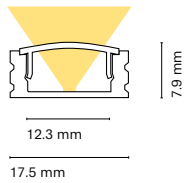

22006

Low surface profile

ES Perfil de superficie bajo
FR Profil surface bas
IT Profilo basso di superficie

Material AL6063-T5 Inner dimension 12.3 mm
Application Surface Maximum power 20W

22006-

Colour	Lenght
0 White	200 200 cm
1 Black	150 150 cm
8 Silver	100 100 cm
	050 50 cm

* also available in packs including profile, diffuser and accessories (see page 470)

Accessories

	Lenght
22303- Transparent diffuser (loss by diffuser 5%)	200 200 cm
22304- Opal diffuser (loss by diffuser 30%)	150 150 cm
22312- Black diffuser (loss by diffuser 80%)	100 100 cm
22310- Lens 30°	050 50 cm

	Colour
22515- End cap with hole	0 White
22516- End cap without hole	1 Black
22521- End cap with hole (for lens 60°)	2 Grey
22522- End cap without hole (for lens 60°)	
22523- End cap with hole (for lens 30°)	
22524- End cap without hole (for lens 30°)	

22517- Fixation clip
22518- Plastic fixing bracket
22519- Plastic fixing bracket 90°
22520- Adjustable bracket

22004

45° profile (led strip 15,1mm)

ES Perfil 45° (tira led 15,1mm)
FR Profil 45° (ruban 15,1mm)
IT Profilo 45° (luce a led 15,1mm)

Material AL6063-T5

Application Surface

Inner dimension 15.1 mm

Maximum power 20W

	Colour	Lenght
22004-	8 Silver	200 200 cm
		150 150 cm
		100 100 cm
		050 50 cm

Accessories

	Lenght
22305- Transparent diffuser (loss by diffuser 5%)	200 200 cm
22306- Opal diffuser (loss by diffuser 30%)	150 150 cm
	100 100 cm
	050 50 cm

22510-2 End cap with hole
22511-2 End cap without hole
22512- Fixation clip