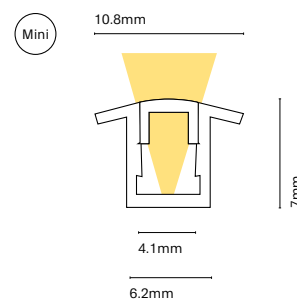

15602

Available while supplies last

Basic profile high base

ES Perfil básico alto
FR Basique profil haut
IT Profilo basico alto

Material
AL6063-T5

Application
Surface

Inner dimension
13 mm

Maximum power
30W

Accessories

		Lenght	
15611-	Transparent diffuser (loss by diffuser 5%)	200	200 cm
15612-	Opal diffuser (loss by diffuser 30%)	150	150 cm
15614-	Angle cover lens 30°	100	100 cm
15615-	Angle cover lens 60°	050	50 cm

15617-	End cap without hole 16mm
15618-	End cap with hole 16mm
15605-	Fixing profile support 16mm

	Colour	Lenght	
15602-	8 Silver	200	200 cm
		150	150 cm
		100	100 cm
		050	50 cm

22002

Mini recessed profile

ES Perfil empotrable mini
FR Profil mini encastré
IT Profilo mini da incasso

Material
AL6063-T5

Application
Recessed

Inner dimension
4.1 mm

Maximum power
15W

	Colour	Lenght	
22002-	8 Silver	200	200 cm
		150	150 cm
		100	100 cm
		050	50 cm

Accessories

		Lenght	
22301-	Transparent diffuser (loss by diffuser 5%)	200	200 cm
22302-	Opal diffuser (loss by diffuser 30%)	150	150 cm
		100	100 cm
		050	50 cm

22504-2	End cap with hole
22505-2	End cap without hole