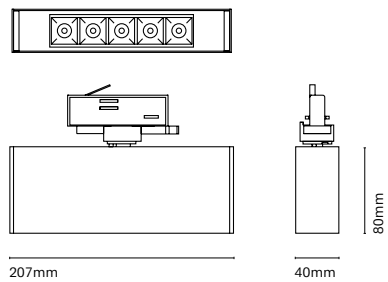

Index protection
IP20

UGR
< 13

Flicker
Flicker free <5%

Step McAdam
3-SDCM

Driver
Included, integrated

CRI
> 90

Lifetime
65.000h L80B10

Colour temp.
2700K / 3000K / 4000K

Technology
LED

Guarantee
5 years

Class
I

Voltage
230V

Material
Aluminium, PC

16661-

16662-

	Colour	CRI/Temp.	Angle	Led	Dimming
16661-	0 White	H 90 / 2700K	1 12°	0 620 lm / 5W	- On-Off
	1 Black	E 90 / 3000K	3 34°	1 1050 lm / 10W	N Dali no-push
	2 Grey	F 90 / 4000K	4 48°		

	Colour	CRI/Temp.	Angle	Led	Dimming
16662-	0 White	H 90 / 2700K	1 12°	1 1050 lm / 10W	- On-Off
	1 Black	E 90 / 3000K	3 34°	3 2100 lm / 20W	N Dali no-push
	2 Grey	F 90 / 4000K	4 48°