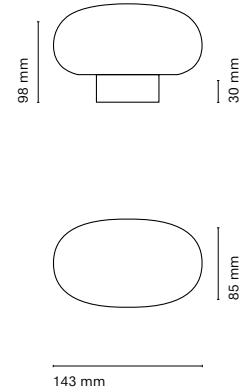

24522-
Sight oval base

	Colour	CRI/Temp.	Led	Dimming
24511-	● 1 Graphite Black	H 90 / 2700K	0 700lm/6W	- On-Off
	● T Brown Grey (RAL 7013)	E 90 / 3000K		D Dali push
	● 7 Satin Nickel	F 90 / 4000K		
	● P Pebble Grey (RAL 7032)			

	Colour	CRI/Temp.	Led	Dimming
24512-	● 1 Graphite Black	H 90 / 2700K	0 700lm/6W	- On-Off
	● P Pebble Grey (RAL 7032)	E 90 / 3000K		D Dali push
		F 90 / 4000K		

	Colour	CRI/Temp.	Led	Dimming
24521-	● 1 Graphite Black	H 90 / 2700K	0 580lm/6W	- On-Off
	● T Brown Grey (RAL 7013)	E 90 / 3000K		D Dali push
	● 7 Satin Nickel	F 90 / 4000K		
	● P Pebble Grey (RAL 7032)			

	Colour	CRI/Temp.	Led	Dimming
24522-	● 1 Graphite Black	H 90 / 2700K	0 580lm/6W	- On-Off
	● P Pebble Grey (RAL 7032)	E 90 / 3000K		D Dali push
		F 90 / 4000K