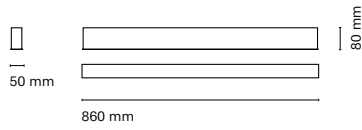

16203-
Infinity Frame Opal IP43 860mm

16213-
Infinity Microprismatic IP43 860mm