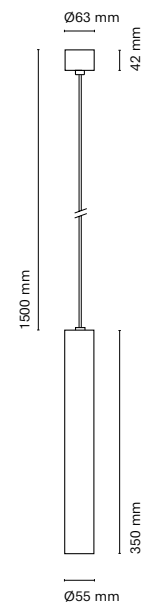

06703-
Bcn 50 Air 350 mm