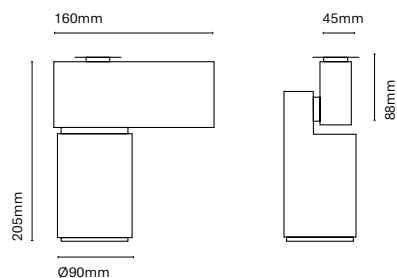

BCN 90 Spotlights

06512-
BCN 90 Spotlight Base

06513-
BCN 90 Spotlight Track

	Colour	CRI/Temp.	Angle	Led	Dimming
06512-	0 White	H 90 / 2700K	1 15°	2 1900 lm / 12W	- On-Off
06513-	1 Black	E 90 / 3000K	3 36°	3* 2600 lm / 18W	D* Dali push
	2 Grey	F 90 / 4000K	6 60°	4 3600 lm / 25W	B Bluetooth
		T* 80 / 25-70K		5 4400 lm / 33W	

*The combination required for Tunable White

	Colour	CRI/Temp.	Angle	Led	Dimming
06512-	0 White	B Bakery	1 15°	3 2000 lm	- On-Off
06513-	1 Black	M Meat	3 36°	4* 3000 lm	D Dali push
Special Food Retail	2 Grey	P Fish	6 60°		B Bluetooth
		V Fruit			
		R Retail			

*Except meat

Accessories

06591-	Honeycomb
06590-	Sculpture Lens