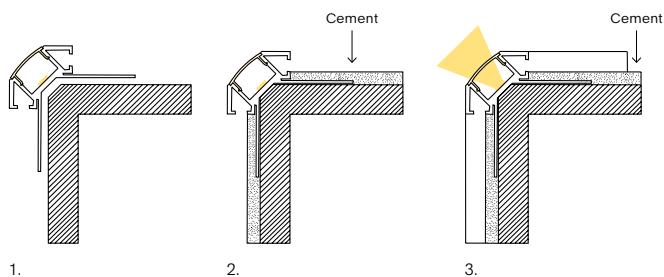

Installation 22009