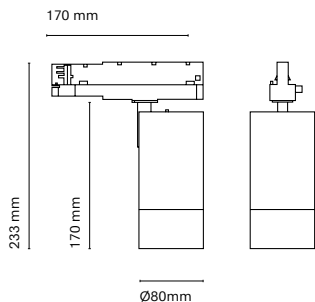

26111-
26112-
26113-
Owwl