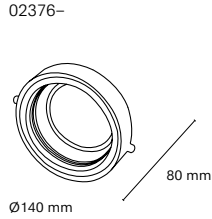

Kardan M

Index protection IP20
Technology LED
02376-

Flicker Flicker free
Guarantee 5 years

Step McAdam 2-SDCM
Class II

Driver Included, remote
Voltage 230V

CRI > 90
Bluetooth >20m

Lifetime 65.000h L80B10
Material Aluminium

Colour temp. 2700K / 3000K / 4000K

	Colour	CRI/Temp.	Angle	Led	Dimming	Emergency
02376-	0 White	H 90 / 2700K	1 15°	2 1900lm / 12W	- On-Off	- No Emergency
	1 Black	E 90 / 3000K	3 36°	3 2600lm / 18W	D Dali push	EM Kit 1h
	2 Grey	F 90 / 4000K	7 70°	4 3600lm / 25W	B Bluetooth	
				5 4400lm / 33W	M Matter	
				6 5800 lm / 35W	N Dali no-push	
	Colour	CRI/Temp.	Angle	Led	Dimming	Emergency
02376- Special Food Retail	0 White	B Bakery	1 15°	3 2000 lm / 17,5W	- On-Off	- No Emergency
	1 Black	M Meat	3 36°	4* 3000 lm / 25W	D Dali push	EM Kit 1h
	2 Grey	P Fish	7 70°		B Bluetooth	
		V Fruit			M Matter	
		R Retail			N Dali no-push	

* Except meat

Accessories

- 02391-2 Recessed Trimless Frame (1 module)
  Cut-out 193x193mm
- 02392-2 Recessed Trimless Frame (2 modules)
  Cut-out 193x358mm
- 02393-2 Recessed Trimless Frame (3 modules)
  Cut-out 193x524mm
- 02394-2 Recessed Trimless Frame (4 modules)
  Cut-out 193x690mm

- 02381- Recessed Frame (1 module)
  Cut-out 170x170mm
- 02382- Recessed Frame (2 modules)
  Cut-out 330x170mm
- 02383- Recessed Frame (3 modules)
  Cut-out 490x170mm
- 02384- Recessed Frame (4 modules)
  Cut-out 650x170mm

Colour
0 White
1 Black
2 Grey