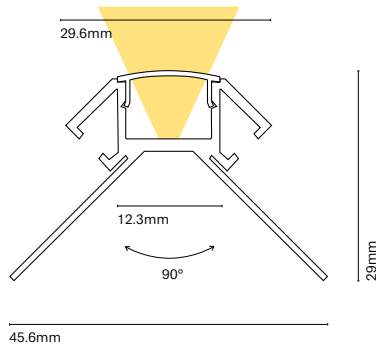

Colour	Lenght
22009-	8 Silver	200 200 cm
		150 150 cm
		100 100 cm
		050 50 cm

Accessories

		Lenght
22303-	Transparent diffuser (loss by diffuser 5%)	200 200 cm
22304-	Opal diffuser (loss by diffuser 30%)	150 150 cm
		100 100 cm
		050 50 cm

22530-2	End cap with hole
22531-2	End cap without hole