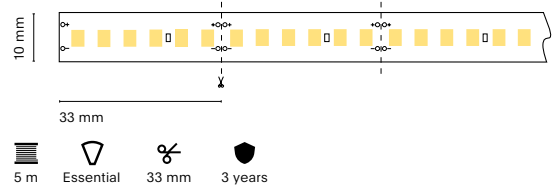

Temperature	Density	Lumen output	Power
21033-G	2700K	180 leds/m	1450 lm/m	14,4 W/m
21033-C	3000K	180 leds/m	1480 lm/m	14,4 W/m
21033-N	4000K	180 leds/m	1500 lm/m	14,4 W/m
21033-C/30	3000K	180 leds/m	1480 lm/m	14,4 W/m
21033-N/30	4000K	180 leds/m	1500 lm/m	14,4 W/m

Recommended length (max.) 5 m
Profile Essential
Dimension 5000x10x2mm
Cut 33 mm / 6 LED
Roll 30m for 3000 / 4000K