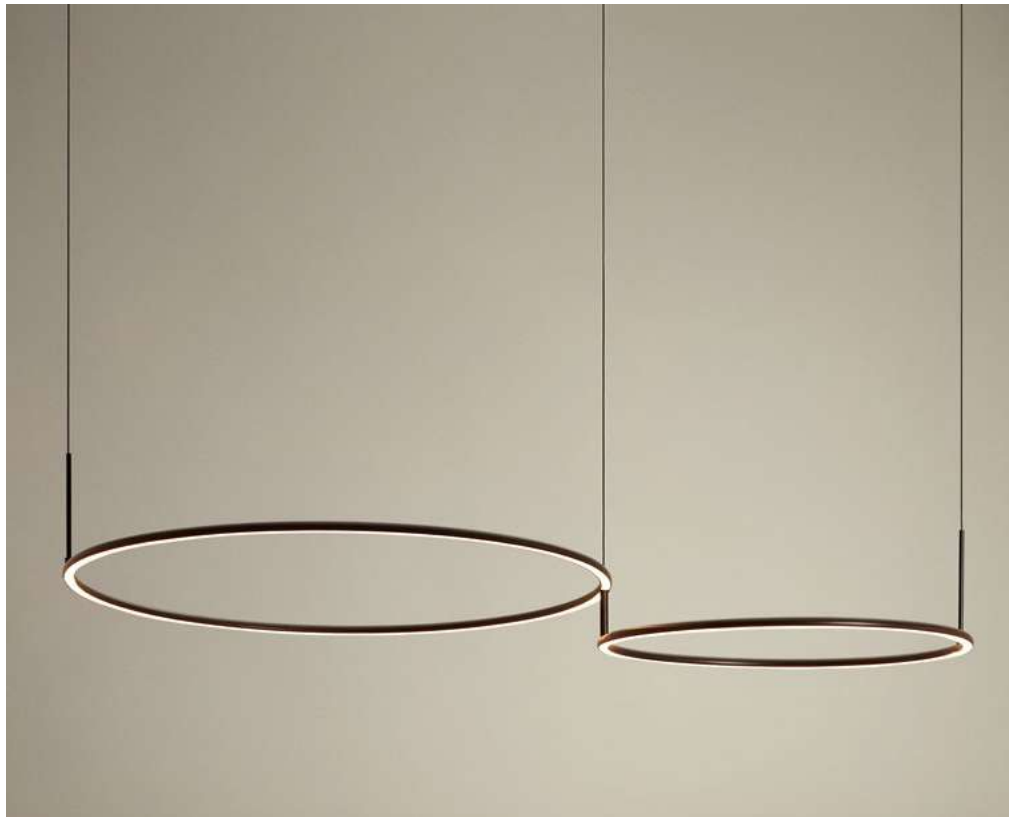

Accessory for overlaying
Included with Aros wall