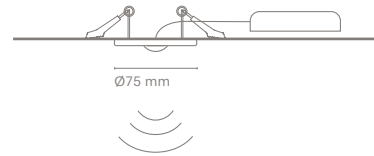

Blu2Light bases

Multisensor functionality

90200-1 Base B2L ConnectMe 25 luminaires black
90201-1 Base B2L ConnectMe 40 luminaires black
90202-1 Base B2L ConnectMe 64 luminaires black
90203-1 Base B2L Multisensor 25 luminaires black
90204-1 Base B2L Multisensor 40 luminaires black
90205-1 Base B2L Multisensor 64 luminaires black
90206-1 Base B2L Multisensor Slave black

90210-0 Semi-recessed base B2L ConnectMe 15 luminaires white
90211-0 Semi-recessed base B2L ConnectMe 40 luminaires white
90212-0 Semi-recessed base B2L ConnectMe 64 luminaires white
90213-0 Semi-recessed base B2L Multisensor 15 luminaires white
90214-0 Semi-recessed base B2L Multisensor 40 luminaires white
90215-0 Semi-recessed base B2L Multisensor 64 luminaires white
90216-0 Semi-recessed base B2L Multisensor Slave white

90220-1 Power supply base B2L ConnectMe 25 luminaires black
90221-1 Power supply base B2L ConnectMe 40 luminaires black
90222-1 Power supply base B2L ConnectMe 64 luminaires black
90223-1 Power supply base B2L Multisensor 25 luminaires black
90224-1 Power supply base B2L Multisensor 40 luminaires black
90225-1 Power supply base B2L Multisensor 64 luminaires black

Accessories

90226-	Repeater B2L
90227-	Wireless push button B2L 4 scenes
90228-	B2L Interface Module Dor Standard Push Button 4 Scenes

Blu2Light

ES