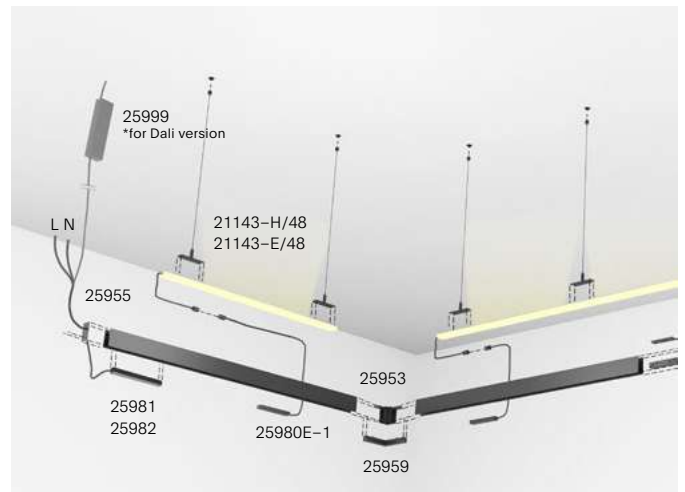

B) Internal power supply option

* A) and B) are excluding