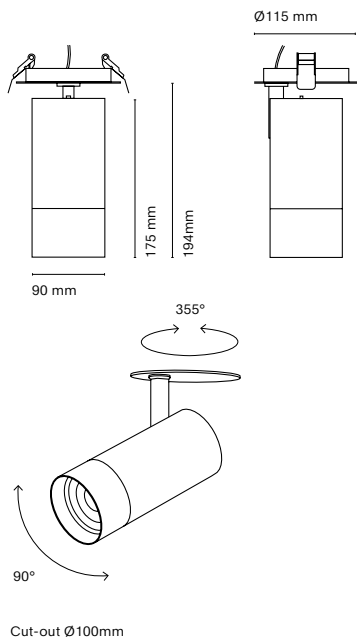

Owwl Semirecessed

26122-

	Colour	CRI/Temp.	Angle	Led	Dimming
26122-	0 White	H 90 / 2700K	Z Zoom 20-60°	2 1900lm / 12W	- On-Off
	1 Black	E 90 / 3000K		3 2600lm / 18W	D Dali push
		F 90 / 4000K		4 3600lm / 25W	B Bluetooth
		W 90 / 3500K		5 4400lm / 33W