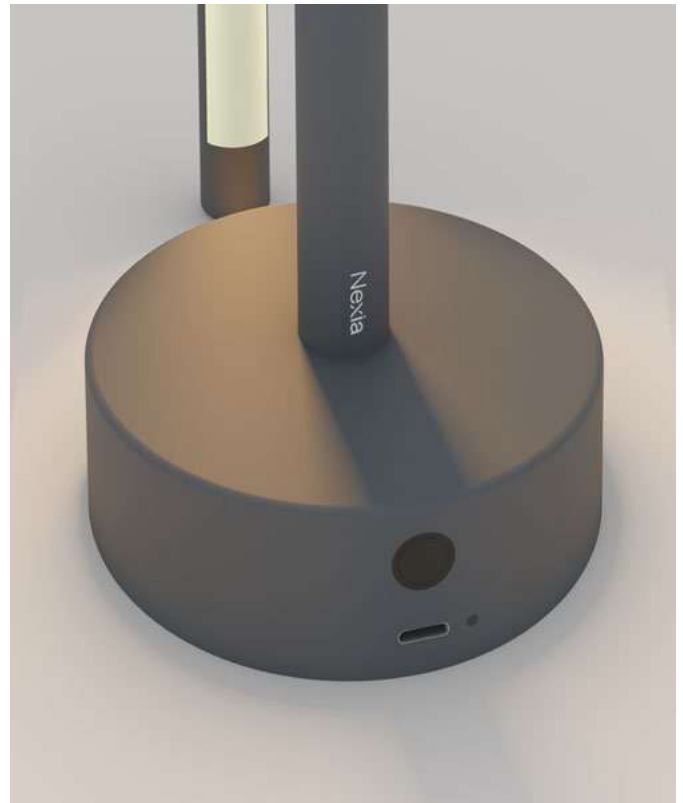

Index protection IP44	Technology LED
Flicker Flicker free	Guarantee 3 years
Driver and USB cable (Type C) Included, integrated	Battery guarantee 2 years
CRI 80	Class III
Battery 8h charge with USB	Voltage 5V
Lifetime 30.000h L80B20	Material Aluminium
Colour temp. 2700K	

- 3-Position touch dimmer: High 100%: 5h of autonomy
  Medium 50%: 10h of autonomy
  Low 25%: 30h of autonomy

31105-