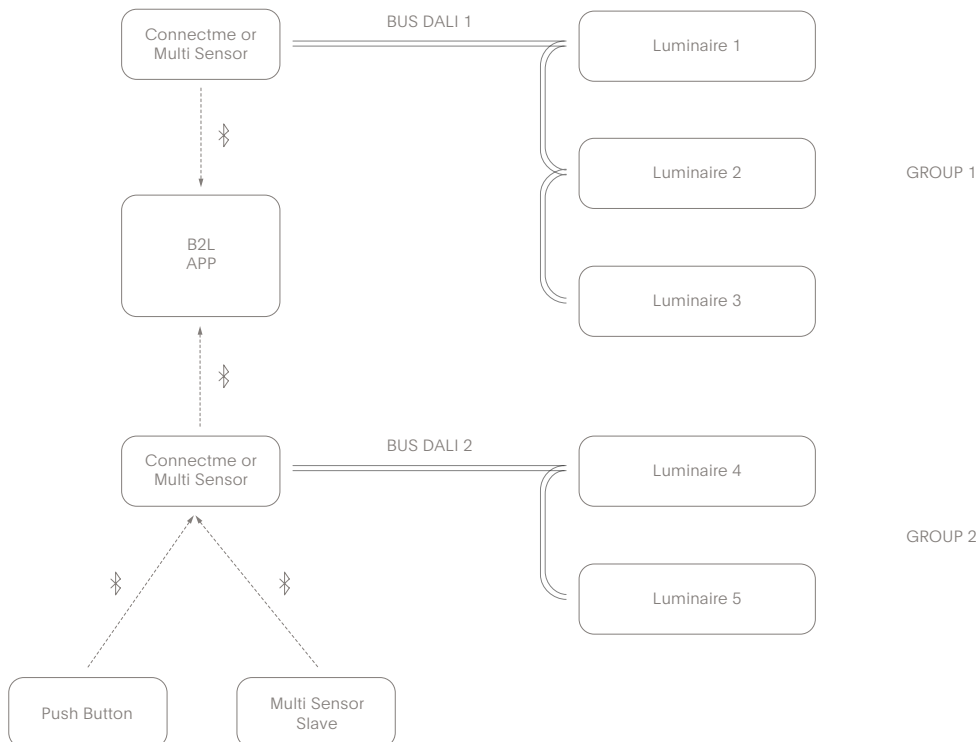

Blu2Light

Blu2Light is a lighting control system developed by Nexia to manage lighting in an intelligent, flexible, and decentralized way. It is a plug & play system that allows point-by-point control, zoning, or scene-based lighting management, without the need for central control units or complex infrastructures. Intelligence is distributed across nodes integrated directly into the installation, organizing lighting by zones and enabling automation through presence and daylight sensors. In this way, lighting adapts to the real use of the space and to natural light contribution, improving visual comfort and optimizing energy efficiency.

At Nexia, we apply Blu2Light as part of the TechDec philosophy: discreet technology, integrated into the architecture and designed to support the design concept. The system is managed intuitively through mobile applications and wireless push-buttons, combining digital control, automation, and manual operation according to project needs. The result is adaptable, scalable lighting ready to evolve with the space—where control does not limit creativity, but enhances it.

- Leverage standard DALI installations
- Reduce costs and complexity
- Facilitate control and commissioning via app

Connectme: Control
Multisensor: Control + Lighting and movement sensor