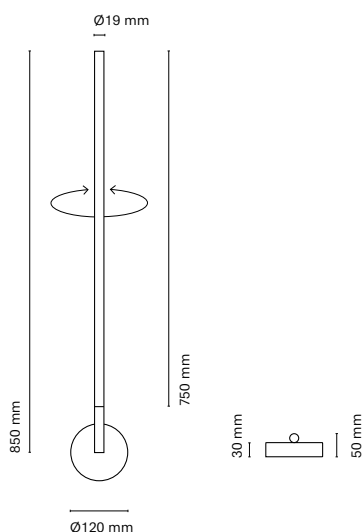

31177-
Line Wall Vertical 850 mm