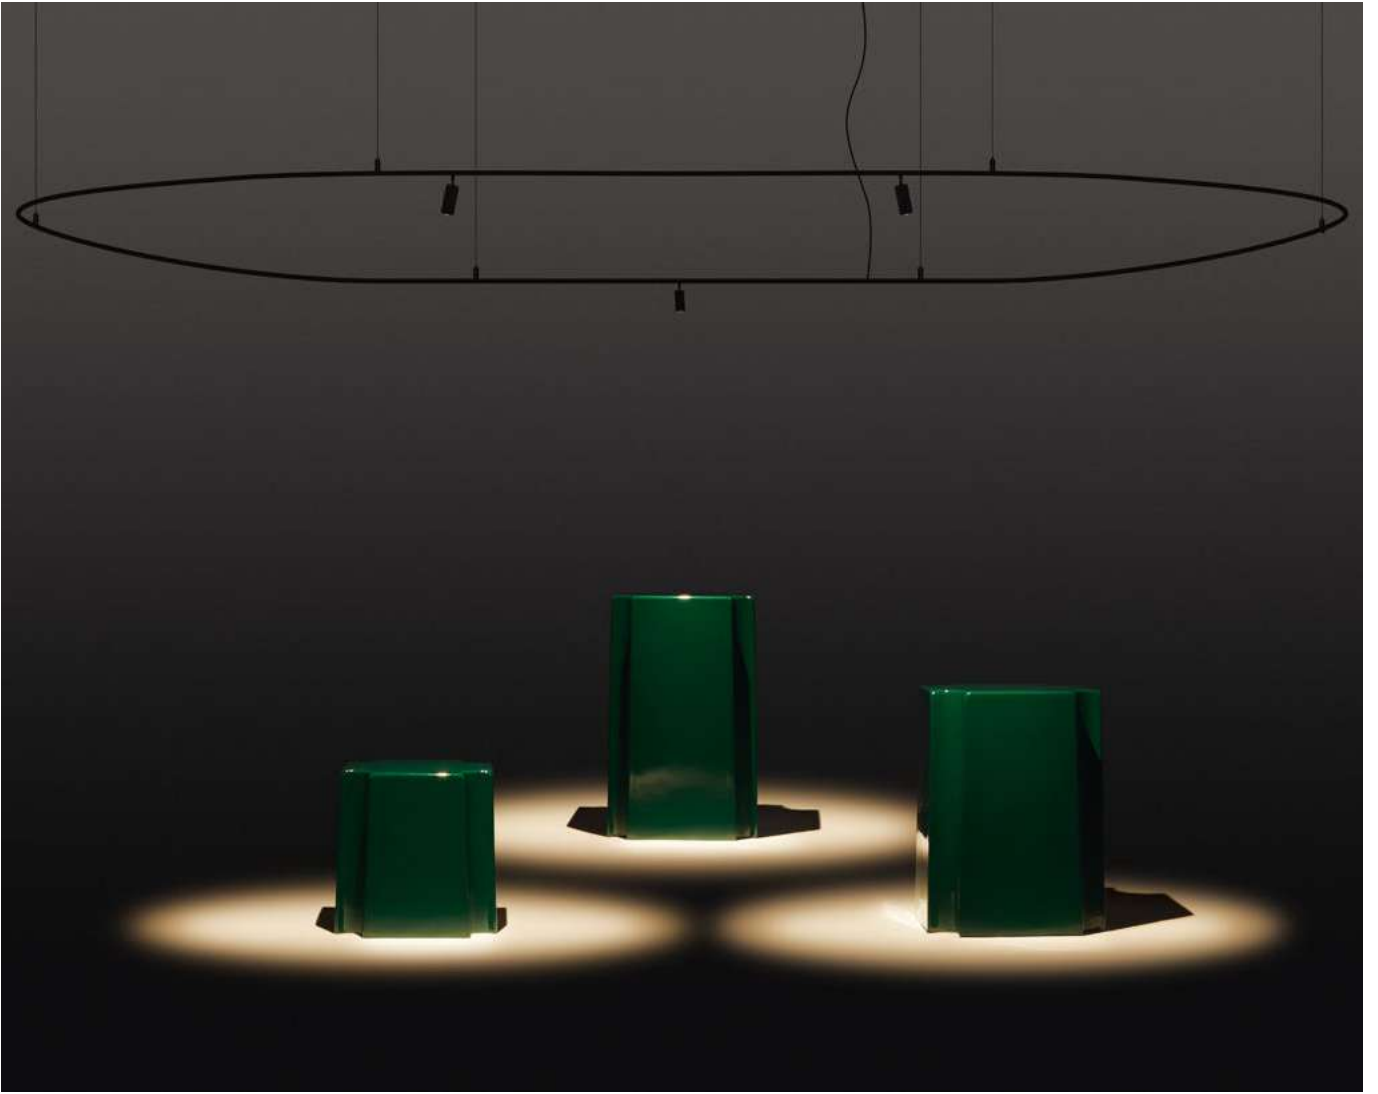

27011-
48V Mini Zoom

27022-
48V Mini Spotlight

27001-
48V Mini Down