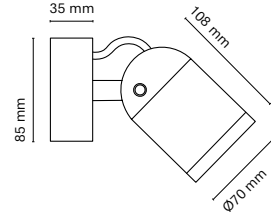

24810-
Far Wall 70

	Colour	CRI/Temp.	Angle	Led	Dimming
24809-	● 1 Graphite black	Y 90 / 2200K	2 24°	1 490lm / 7W	- On-Off
	● T Brown grey (RAL 7013)	H 90 / 2700K	3 36°		D Dali push
	● P Pebble grey (RAL 7032)	E 90 / 3000K			
		F 90 / 4000K			

	Colour	CRI/Temp.	Angle	Led	Dimming
24810-	● 1 Graphite black	Y 90 / 2200K	2 24°	2 836lm / 12W	- On-Off
	● T Brown grey (RAL 7013)	H 90 / 2700K	3 36°		D Dali push
	● P Pebble grey (RAL 7032)	E 90 / 3000K			
		F 90 / 4000K