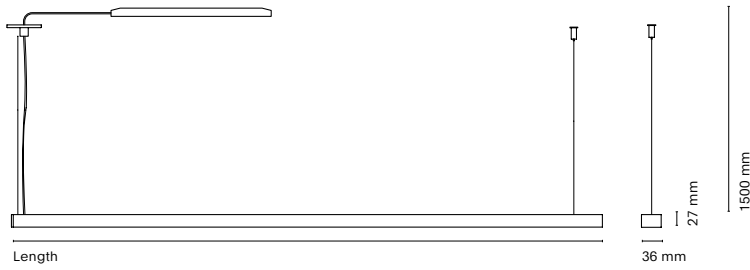

Air / Air Up&Down Semi Recessed

Air Semi Recessed

Opal	Dot	Length
28305IL-	/ 28355IL-	625 mm
28310IL-	/ 28360IL-	1254 mm
28312IL-	/ 28362IL-	1504 mm

Air Up&Down Semirecessed

Opal	Dot	Length
28505IL-	/ 28555IL-	625 mm
28510IL-	/ 28560IL-	1254 mm
28512IL-	/ 28562IL-	1504 mm

↓ Grey number indicates the required power code:

Air Semi recessed		Colour	CRI/Temp.	Led	Dimming
Opal	Dot				
2	28305IL- / 28355IL-	0 White	H 90 / 2700K	2 1812lm / 13W	- On-Off
3	28310IL- / 28360IL-	1 Black	E 90 / 3000K	3 3625lm / 25W	D Dali push
4	28312IL- / 28362IL-	B Blue Grey (RAL 7031)	F 90 / 4000K	4 4350lm / 30W	
		J Cement Grey (RAL 7033)			
		E Silk Grey (RAL 7044)			

Air Up&Down Semi recessed		Colour	CRI/Temp.	Led	Dimming
Opal	Dot				
3	28505IL- / 28555IL-	0 White	H 90 / 2700K	3 3263lm / 23W	- On-Off
6	28510IL- / 28560IL-	1 Black	E 90 / 3000K	6 6888lm / 48W	D Dali push
7	28512IL- / 28562IL-	B Blue Grey (RAL 7031)	F 90 / 4000K	7 8338lm / 58W	
		J Cement Grey (RAL 7033)			
		E Silk Grey (RAL 7044)