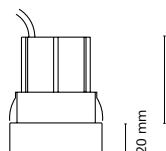

20 mm
57 mm

Cut-out

Ø57 mm