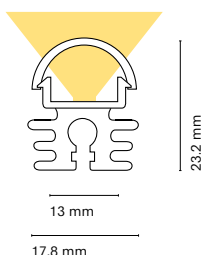

15602

Available while supplies last

Basic profile high base

ES Perfil básico alto
FR Basique profil haut
IT Profilo basico alto

Material
AL6063-T5

Application
Surface

Inner dimension
13 mm

Maximum power
30W

Accessories

		Lenght	
15611-	Transparent diffuser (loss by diffuser 5%)	200	200 cm
15612-	Opal diffuser (loss by diffuser 30%)	150	150 cm
15614-	Angle cover lens 30°	100	100 cm
15615-	Angle cover lens 60°	050	50 cm

15617-	End cap without hole 16mm
15618-	End cap with hole 16mm
15605-	Fixing profile support 16mm

	Colour	Lenght	
15602-	8 Silver	200	200 cm
		150	150 cm
		100	100 cm
		050	50 cm

22002

Mini recessed profile

ES Perfil empotrable mini
FR Profil mini encastré
IT Profilo mini da incasso

Material
AL6063-T5

Application
Recessed

Inner dimension
4.1 mm

Maximum power
15W

	Colour	Lenght	
22002-	8 Silver	200	200 cm
		150	150 cm
		100	100 cm
		050	50 cm

Accessories

		Lenght	
22301-	Transparent diffuser (loss by diffuser 5%)	200	200 cm
22302-	Opal diffuser (loss by diffuser 30%)	150	150 cm
		100	100 cm
		050	50 cm

22504-2	End cap with hole
22505-2	End cap without hole