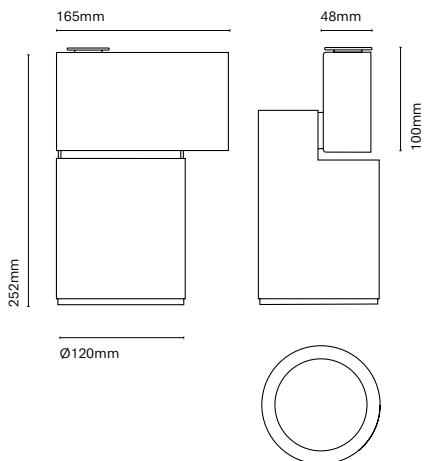

Honeycomb available for greater visual comfort.

Play with the front rings in special finishes to create unique and friendly atmospheres.

06533-  
BCN 120 Spotlight Track