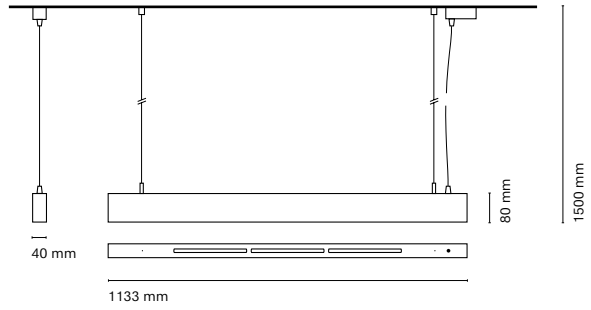

16304-
Infinity Up&Down Opal 1133mm

16314-
Infinity Up&Down Microprismatic 1133mm