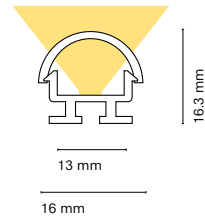

15654

Available while supplies last

Floor profile

ES Perfil de suelo
FR Profil du sol
IT Profilo a pavimento

Material
AL6063-T5

Application
Surface

Inner dimension
12,3 mm

Maximum power
20W

52.5 mm

	Colour	Lenght	
15654-	8 Silver	200	200 cm
		150	150 cm
		100	100 cm
		050	50 cm

Accessories

		Lenght	
22303-	Transparent diffuser (loss by diffuser 5%)	200	200 cm
22304-	Opal diffuser (loss by diffuser 30%)	150	150 cm
		100	100 cm
		050	50 cm

15678- End cap profile whit hole
15679- End cap profile whitout hole

22303-
22304-

15600

Basic profile low base

ES Perfil básico bajo
FR Basique profil bas
IT Profilo basico basso

Material
AL6063-T5

Application
Surface

Inner dimension
13 mm

Maximum power
20W

	Colour	Lenght	
15600-	8 Silver	200	200 cm
		150	150 cm
		100	100 cm
		050	50 cm

Accessories

		Lenght	
15611-	Transparent diffuser (loss by diffuser 5%)	200	200 cm
15612-	Opal diffuser (loss by diffuser 30%)	150	150 cm
15614-	Angle cover lens 30°	100	100 cm
15615-	Angle cover lens 60°	050	50 cm

15616-2	Aluminium end cap 10mm		
15603-	Fixing profile support 10mm		
15603-45	45 Degree fixing profile support 10mm		

15603-

15611-

15612-

15614-

15615-

15616-2

15603-45