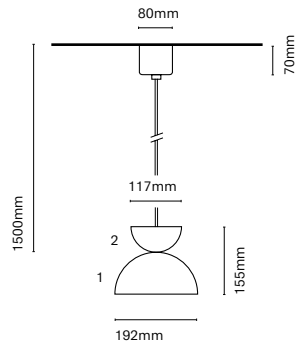

31320-
Tires Model 2