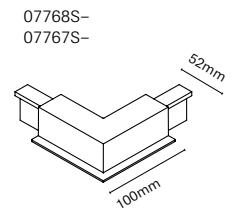

07790S-	Track 100cm
07755S-	Track 200cm
07756S-	Track 300cm

Colour	
0	White
1	Black