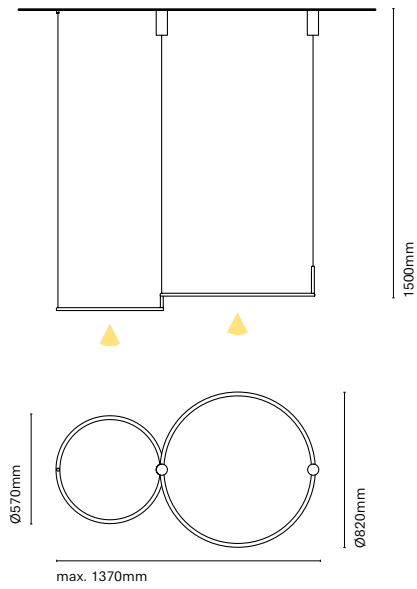

31523-
Aros Double *