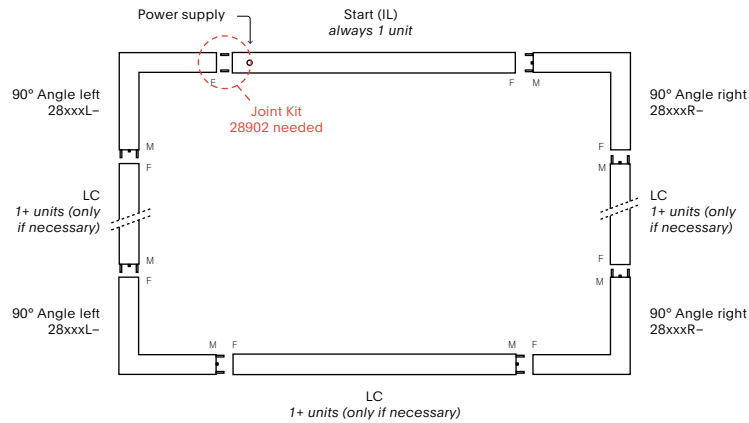

90° Angle combination possibilities