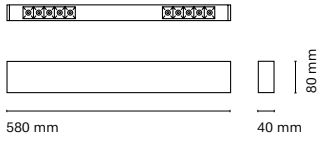

16602- Infinity Dot Down   16612- Infinity Dot Air   16702- Infinity Dot Frame

16603- Infinity Dot Down   16613- Infinity Dot Air   16703- Infinity Dot Frame