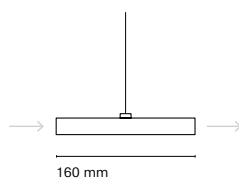

Maximum system length: 10m per power supply

Accessories

		Length	Colour	Dimming
32700-	Start feeder surface	1500 mm	0 White	- On-Off
32701-	Start feeder recessed	1500 mm	1 Black	D Dali
32702-	Middle feeder surface	1500 mm	7 Satin Nickel	B Bluetooth
32703-	Middle feeder recessed	1500 mm	E Silk Grey (RAL 7044)	
32704-	Middle connector	1500 mm		
32705-	90° Angle feeder surface	1500 mm		
32706-	90° Angle feeder recessed	1500 mm		
32707-	90° Angle connector	1500 mm		
32708-	End	1500 mm		

Start
32700-
32701-

End
32708-

Middle linear

32702-
32703-

32704-

→ Electrical path

Middle - 90° Angle

32705-
32706-

32707-