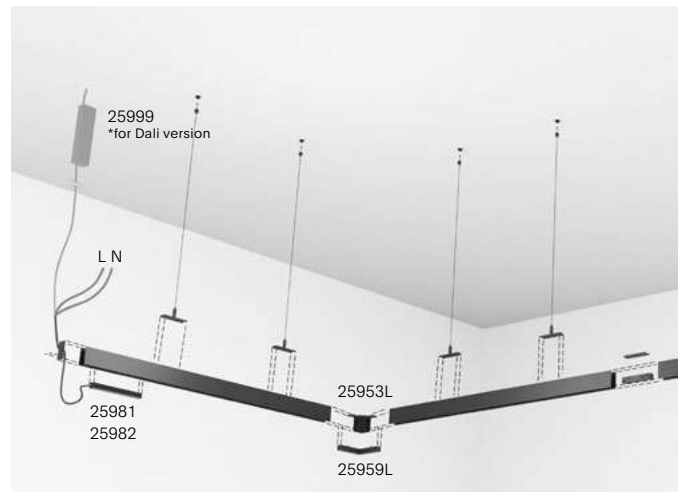

B) Internal power supply option

* A) and B) are excluding