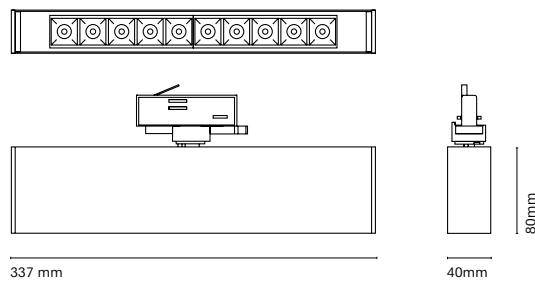

Index protection
IP20

UGR
< 13

Flicker
Flicker free <5%

Step McAdam
3-SDCM

Driver
Included, integrated

CRI
> 90

Lifetime
65.000h L80B10

Colour temp.
2700K / 3000K / 4000K

Technology
LED

Guarantee
5 years

Class
I

Voltage
230V

Material
Aluminium, PC

16661-

16662-

	Colour	CRI/Temp.	Angle	Led	Dimming
16661-	0 White	H 90 / 2700K	1 12°	0 620 lm / 5W	- On-Off
	1 Black	E 90 / 3000K	3 34°	1 1050 lm / 10W	N Dali no-push
	2 Grey	F 90 / 4000K	4 48°		

	Colour	CRI/Temp.	Angle	Led	Dimming
16662-	0 White	H 90 / 2700K	1 12°	1 1050 lm / 10W	- On-Off
	1 Black	E 90 / 3000K	3 34°	3 2100 lm / 20W	N Dali no-push
	2 Grey	F 90 / 4000K	4 48°