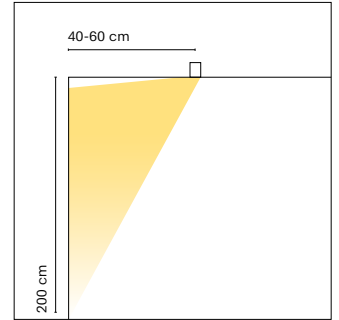

Installation recommendation
for Via Wallwash