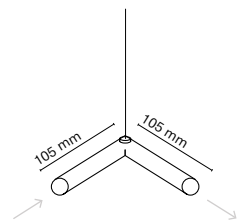

Maximum system length: 10m per power supply

Accessories

		Length	Colour	Dimming
32700-	Start feeder surface	1500 mm	0 White	- On-Off
32701-	Start feeder recessed	1500 mm	1 Black	D Dali
32702-	Middle feeder surface	1500 mm	7 Satin Nickel	B Bluetooth
32703-	Middle feeder recessed	1500 mm	E Silk Grey (RAL 7044)	
32704-	Middle connector	1500 mm		
32705-	90° Angle feeder surface	1500 mm		
32706-	90° Angle feeder recessed	1500 mm		
32707-	90° Angle connector	1500 mm		
32708-	End	1500 mm		

Start
32700-
32701-

End
32708-

Middle linear

32702-
32703-

32704-

→ Electrical path

Middle - 90° Angle

32705-
32706-

32707-