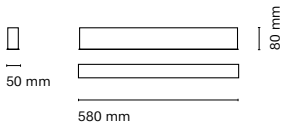

16202-
Infinity Frame Opal IP43 580mm

16212-
Infinity Microprismatic IP43 580mm