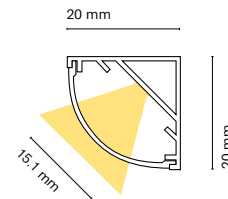

22006

Low surface profile

ES Perfil de superficie bajo
FR Profil surface bas
IT Profilo basso di superficie

Material AL6063-T5 Inner dimension 12.3 mm
Application Surface Maximum power 20W

22006-

Colour	Lenght
0 White	200 200 cm
1 Black	150 150 cm
8 Silver	100 100 cm
	050 50 cm

* also available in packs including profile, diffuser and accessories (see page 470)

Accessories

	Lenght
22303- Transparent diffuser (loss by diffuser 5%)	200 200 cm
22304- Opal diffuser (loss by diffuser 30%)	150 150 cm
22312- Black diffuser (loss by diffuser 80%)	100 100 cm
22310- Lens 30°	050 50 cm

	Colour
22515- End cap with hole	0 White
22516- End cap without hole	1 Black
22521- End cap with hole (for lens 60°)	2 Grey
22522- End cap without hole (for lens 60°)	
22523- End cap with hole (for lens 30°)	
22524- End cap without hole (for lens 30°)	

22517- Fixation clip
22518- Plastic fixing bracket
22519- Plastic fixing bracket 90°
22520- Adjustable bracket

22004

45° profile (led strip 15,1mm)

ES Perfil 45° (tira led 15,1mm)
FR Profil 45° (ruban 15,1mm)
IT Profilo 45° (luce a led 15,1mm)

Material AL6063-T5

Application Surface

Inner dimension 15.1 mm

Maximum power 20W

	Colour	Lenght
22004-	8 Silver	200 200 cm
		150 150 cm
		100 100 cm
		050 50 cm

Accessories

	Lenght
22305- Transparent diffuser (loss by diffuser 5%)	200 200 cm
22306- Opal diffuser (loss by diffuser 30%)	150 150 cm
	100 100 cm
	050 50 cm

22510-2 End cap with hole
22511-2 End cap without hole
22512- Fixation clip