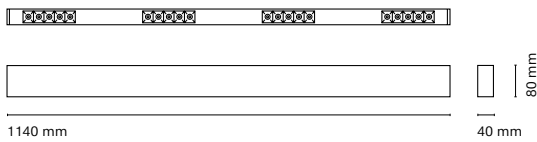

16605- Infinity Dot Down   16615- Infinity Dot Air   16705- Infinity Dot Frame