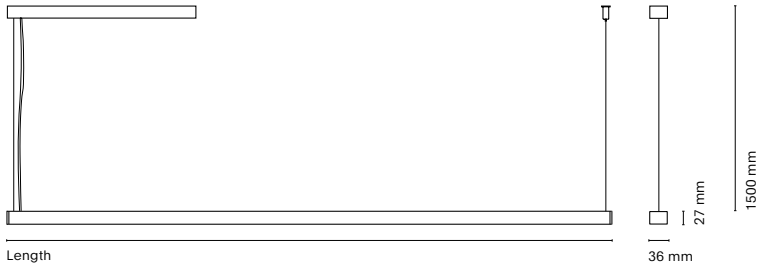

Air / Air Up&Down

Air Opal	Dot	Length
27205-	/ 27255-	633mm
27210-	/ 27260-	1258mm
27212-	/ 27262-	1508mm
27214-	/ 27264-	1758mm
27216-	/ 27266-	2008mm

Air Up&Down Opal	Dot	Length
27405-	/ 27455-	633mm
27410-	/ 27460-	1258mm
27412-	/ 27462-	1508mm
27414-	/ 27464-	1758mm
27416-	/ 27466-	2008mm

Canopy dimensions varies according to the luminaire:
On-Off (1 emission): 340x36x28mm / Other combinations : 550x36x30.5mm
White canopy finish, except for black luminaires (-1)

↓ Grey number indicates the required power code:

Down Semi Recessed		Colour	CRI/Temp.	Led	Dimming
Opal	Dot				
2	27005-	0 White	H 90 / 2700K	2 1812lm / 13W	- On-Off
3	27010-	1 Black	E 90 / 3000K	3 3625lm / 25W	D Dali push
4	27012-	B Blue Grey (RAL 7031)	F 90 / 4000K	4 4350lm / 30W	
5	27014-	J Cement Grey (RAL 7033)	1* SE Home	5 5075lm / 35W	
6	27016-	E Silk Grey (RAL 7044)	2* SE Office	6 5800lm / 40W	
			3* SE Hospitality		

Air		Colour	CRI/Temp.	Led	Dimming
Opal	Dot				
2	27205-	0 White	H 90 / 2700K	2 1812lm / 13W	- On-Off
3	27210-	1 Black	E 90 / 3000K	3 3625lm / 25W	D Dali push
4	27212-	B Blue Grey (RAL 7031)	F 90 / 4000K	4 4350lm / 30W	
5	27214-	J Cement Grey (RAL 7033)	1* SE Home	5 5075lm / 35W	
6	27216-	E Silk Grey (RAL 7044)	2* SE Office	6 5800lm / 40W	
			3* SE Hospitality		

Air Up&Down		Colour	CRI/Temp.	Led	Dimming
Opal	Dot				
3	27405-	0 White	H 90 / 2700K	3 3262lm / 23W	- On-Off
6	27410-	1 Black	E 90 / 3000K	6 6888lm / 48W	D Dali push
7	27412-	B Blue Grey (RAL 7031)	F 90 / 4000K	7 8338lm / 58W	
8	27414-	J Cement Grey (RAL 7033)	1* SE Home	8 9788lm / 68W	
9	27416-	E Silk Grey (RAL 7044)	2* SE Office	9 11238lm / 78W	
			3* SE Hospitality		

* Spectral Echoes only available in dimmable options: Dali or Bluetooth