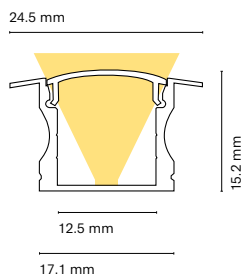

15974P-

Colour	Lenght
0 White	200 200 cm
1 Black	
8 Silver	

* Includes Diffuser, End caps and Fixation clips