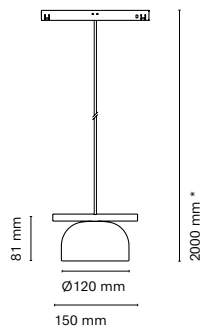

25115-
Belle 48V