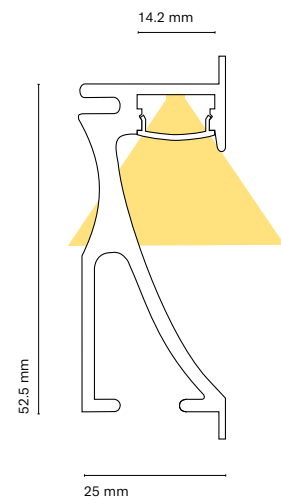

Colour	Lenght
15652-	8 Silver	200 200 cm
		150 150 cm
		100 100 cm
		050 50 cm

Accessories

		Lenght
22303- 22304-	Transparent diffuser (loss by diffuser 5%) Opal diffuser (loss by diffuser 30%)	200 200 cm
		150 150 cm
		100 100 cm
		050 50 cm

	Colour
15680-	0 White
15681-	2 Grey