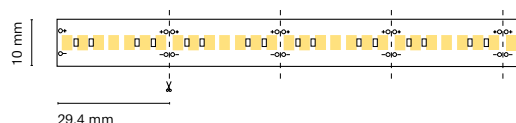

Temperature	Density	Lumen output	Power
21054-Y	2200K	238 leds/m	2120 lm/m	19,2 W/m
21054-H	2700K	238 leds/m	2230 lm/m	19,2 W/m
21054-E	3000K	238 leds/m	2300 lm/m	19,2 W/m
21054-F	4000K	238 leds/m	2360 lm/m	19,2 W/m

Recommended length (max.) 5 m
Profile Essential
Dimension 5000x10x2mm
Cut 29,4 mm / 7 LED