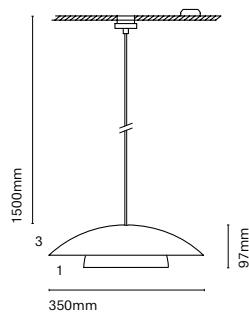

31331-
Tires Model 3 Recessed