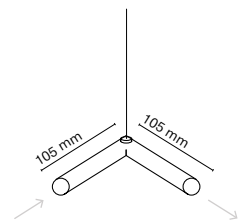

Accessories

		Length	Colour	Dimming
32700-	Start feeder surface	1500 mm	0 White	- On-Off
32701-	Start feeder recessed	1500 mm	1 Black	D Dali
32702-	Middle feeder surface	1500 mm	7 Satin Nickel	B Bluetooth
32703-	Middle feeder recessed	1500 mm	E Silk Grey (RAL 7044)	
32704-	Middle connector	1500 mm		
32705-	90° Angle feeder surface	1500 mm		
32706-	90° Angle feeder recessed	1500 mm		
32707-	90° Angle connector	1500 mm		
32708-	End	1500 mm		

Middle linear

Middle - 90° Angle

32707-

→ Electrical path