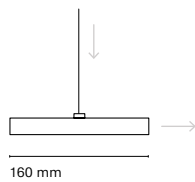

Middle linear

32702-
32703-