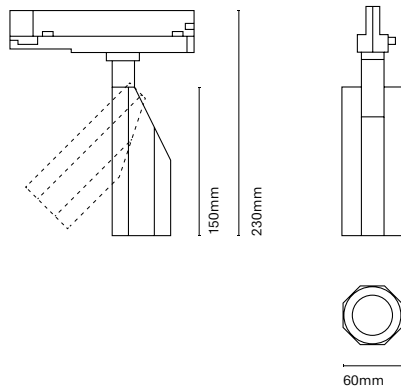

06902-
Moon Spotlight 60mm