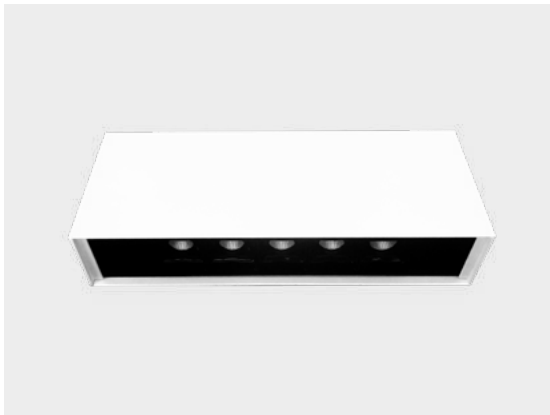

Colour	CRI/Temp.	Angle	Led	Dimming
16651-	0 White	H 90 / 2700K	1 12°	0 620 lm / 5W	- On-Off
	1 Black	E 90 / 3000K	3 34°	1 1050 lm / 10W	D Dali push
	2 Grey	F 90 / 4000K	4 48°		

	Colour	CRI/Temp.	Angle	Led	Dimming
16652-	0 White	H 90 / 2700K	1 12°	1 1240 lm / 10W	- On-Off
	1 Black	E 90 / 3000K	3 34°	3 2100 lm / 20W	D Dali push
	2 Grey	F 90 / 4000K	4 48°