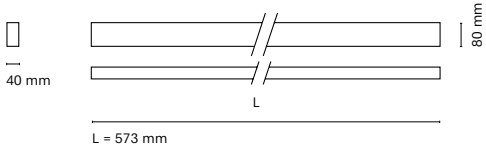

16102-
Infinity Down Opal IP43 573mm

16112-
Infinity Microprismatic IP43 573mm