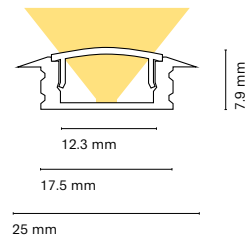

22016

Architectural profile for ceiling

ES Perfil arquitectónico para techo
FR Profil de plafond architectural
IT Profilo architettonico per tetto

Material
Aluminium

Application
Recessed

Inner dimension
13 mm

Maximum power
14.4W

	Colour	Lenght	
22016-	8 Silver	200	200 cm
		150	150 cm
		100	100 cm
		50	50 cm

22007

Low recessed profile

ES Perfil empotrable bajo
FR Profil encastré bas
IT Profilo baddo da incasso

Material
AL6063-T5

Application
Recessed

Inner dimension
12.3 mm

Maximum power
20W

	Colour	Lenght		
22007-	0 White	200	200 cm	
		150	150 cm	
		100	100 cm	
		050	50 cm	
		8 Silver	100	100 cm

* also available in packs including profile, diffuser and accessories (see page 470)

Accessories

		Lenght	
22303-	Transparent diffuser (loss by diffuser 5%)	200	200 cm
22304-	Opal diffuser (loss by diffuser 30%)	150	150 cm
		100	100 cm
		50	50 cm

22542-2	End cap with hole
22543-2	End cap without hole

22303-
22304-

22542-2
22543-2

Accessories

		Lenght	
22303-	Transparent diffuser (loss by diffuser 5%)	200	200 cm
22304-	Opal diffuser (loss by diffuser 30%)	150	150 cm
22312-	Black diffuser (loss by diffuser 80%)	100	100 cm
		050	50 cm

		Colour
22525-	End cap with hole	0 White
22526-	End cap without hole	1 Black
		2 Grey

22541-	Dock + clip for false ceiling

22303-
22304-

22312-

22525-
22526-