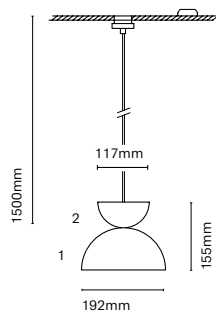

31321-
Tires Model 2 Recessed