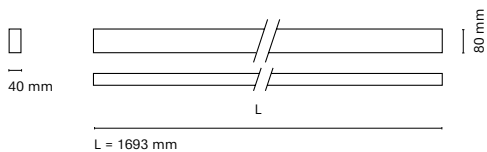

16106-
Infinity Down Opal IP43 1693mm

16116-
Infinity Microprismatic IP43 1693mm