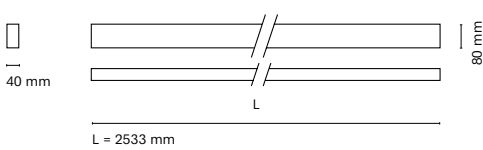

Colour	CRI/Temp.	Led	Dimming	Emergency
16109-	0 White	H 90 / 2700K	L 8100lm / 54W	- On-Off	- No Emergency
16119-	1 Black	E 90 / 3000K	H 14850lm / 99W	D* Dali push	EM Kit 1h (*)
	2 Grey	F 90 / 4000K	A* 9675-10260 lm / 63,9W	B* Bluetooth	
		T* 80 / 27-65K			
		1*** SE Home			
		2*** SE Office			
		3*** SE Hospitality			
	Colour	CRI/Temp.	Led	Dimming	Emergency
16110-	0 White	H 90 / 2700K	L 9000lm / 60W	- On-Off	- No Emergency
16120-	1 Black	E 90 / 3000K	H 16500lm / 110W	D Dali push	EM Kit 1h (*)
	2 Grey	F 90 / 4000K		B Bluetooth	
		1*** SE Home			
		2*** SE Office			
		3*** SE Hospitality			

(*) Only for low version

* Asterisk indicates the combination Tunable White

*** Spectral Echoes only available in Low Power (L) and dimmable options: Dali or Bluetooth

• Customization options available under request:
Special colors (minimum units)