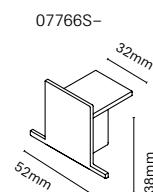

Colour	
0	White
1	Black

Headquarters L.C by Mirror Studio  
Photography by Pol Viladoms

Via is a slim, modular recessed linear solution that blends technical functionality with a refined design. Available in Dot and Wallwasher versions, each in four sizes, it is ideal for long runs requiring continuous, uniform light. A precise, minimalist solution for projects where technique and aesthetics must coexist in balance.