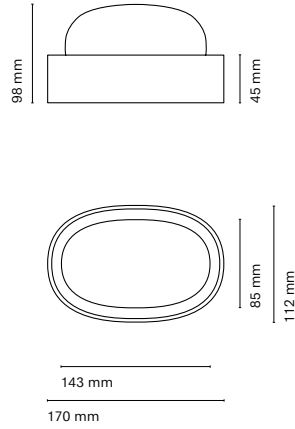

24521-
Sight oval