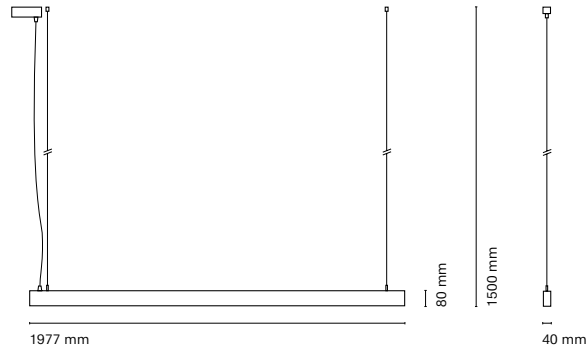

- 16127-
  Infinity Air Opal 1973 mm
- 16137-
  Infinity Air Microprismatic 1973mm
- 16147-
  Infinity Air Opal IP431973 mm
- 16157-
  Infinity Air Microprismatic IP43 1973mm