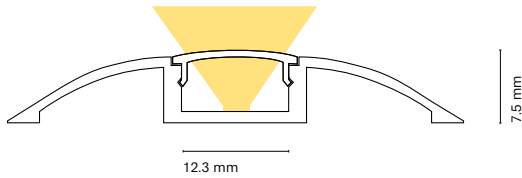

52.5 mm

	Colour	Lenght	
15654-	8 Silver	200	200 cm
		150	150 cm
		100	100 cm
		050	50 cm

Accessories

		Lenght	
22303-	Transparent diffuser (loss by diffuser 5%)	200	200 cm
22304-	Opal diffuser (loss by diffuser 30%)	150	150 cm
		100	100 cm
		050	50 cm

15678- End cap profile whit hole
15679- End cap profile whitout hole

22303-
22304-

15600