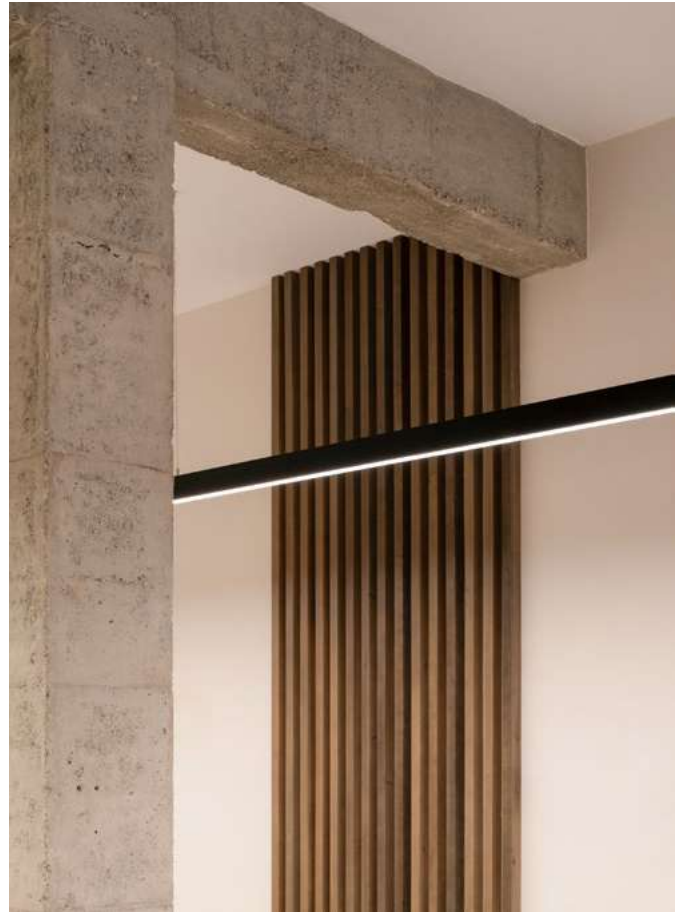

## Let Go System: How to order

Let Go, an avant-garde system of linear structures designed to adjust quickly and versatilely to any environment thanks to its clipping mechanism. This innovative luminaire stands out not only for its easy assembly, but also for its ability to adapt without disassembly, allowing effortless customisation. With its modern and intuitive design, Let Go enhances every space with precise lighting.