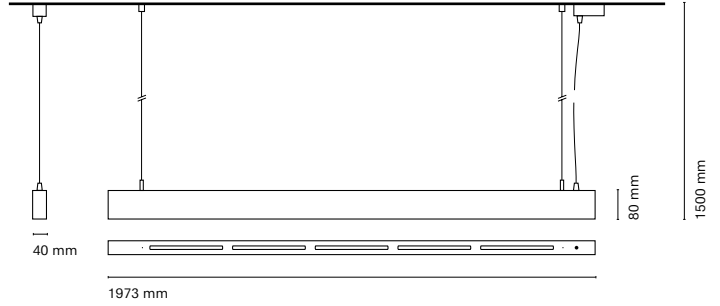

16307-
Infinity Up&Down Opal 1973mm

16317-
Infinity Up&Down Microprismatic 1973mm