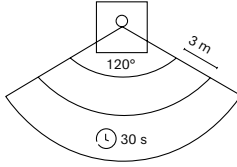

Presence sensor

Cut-out 170x40x45
Recommended height above the floor: approx. 20 cm