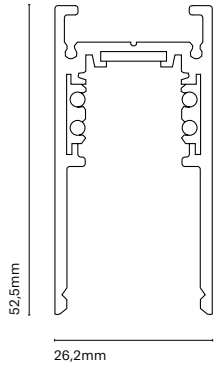

25901L-
25902L-
25903L-
Surface 48V Track