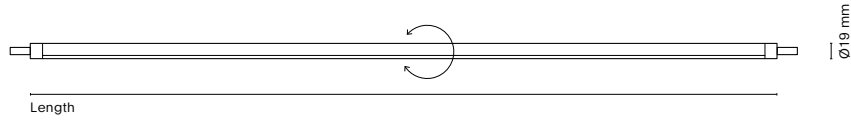

Lines system

Lines system	Length
32601-	900mm
32602-	1200mm
32603-	1500mm