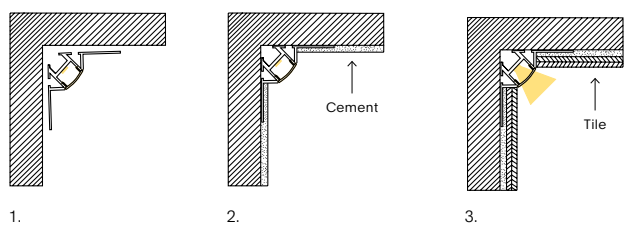

Installation 22010