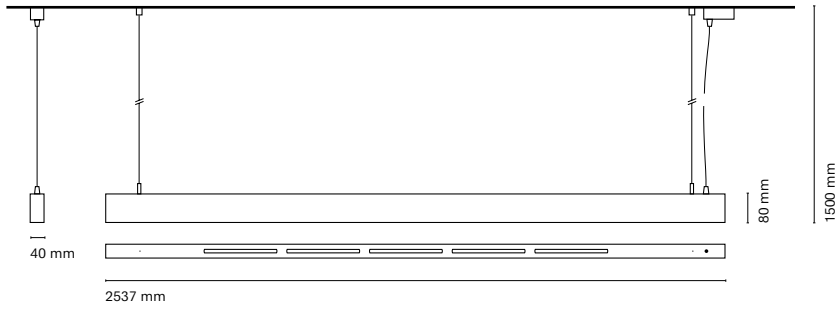

16309-
Infinity Up&Down Opal 2537 mm

16319-
Infinity Up&Down Microprismatic 2537 mm