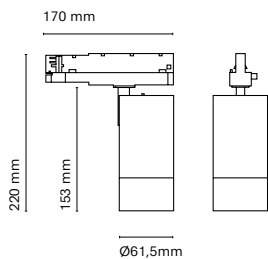

26110-
Owwl S