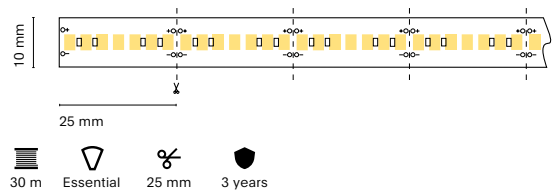

Temperature	Density	Lumen output	Power
21034-G	2700K	240 leds/m	1990 lm/m	19,2 W/m
21034-C	3000K	240 leds/m	2050 lm/m	19,2 W/m
21034-N	4000K	240 leds/m	2100 lm/m	19,2 W/m
21034-C/30	3000K	240 leds/m	2050 lm/m	19,2 W/m
21034-N/30	4000K	240 leds/m	2100 lm/m	19,2 W/m

Recommended length (max.) 5 m
Profile Essential
Dimension 5000x10x2mm
Cut 25 mm / 6 LED
Roll 30m for 3000 / 4000K