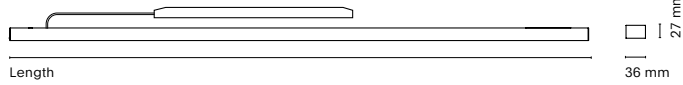

Minim System: Start

Down Semi Recessed

Opal	Dot	Length
28110IL-	/ 28160IL-	1251 mm
28112IL-	/ 28162IL-	1501 mm