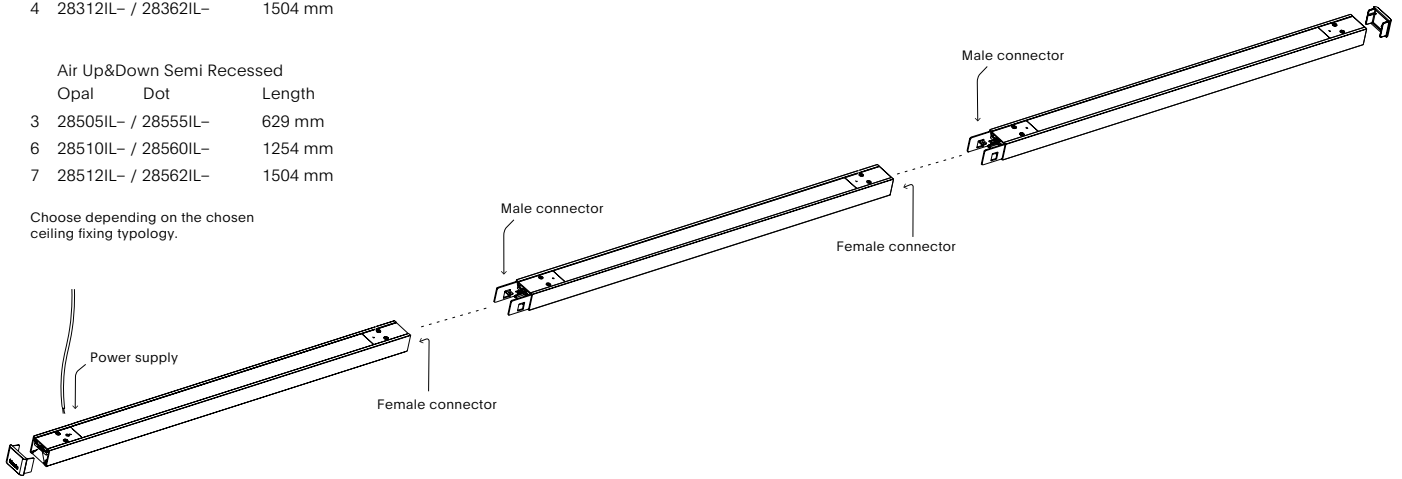

Step 03

Begin with a Start Line module to generate the composition.

Down Semi Recessed		
Opal	Dot	Length
3	28110IL- / 28160IL-	1254 mm
4	28112IL- / 28162IL-	1504 mm

Air		
Opal	Dot	Length
2	28205IL- / 28255IL-	629 mm
3	28210IL- / 28260IL-	1254 mm
4	28212IL- / 28262IL-	1504 mm

Air Up&Down		
Opal	Dot	Length
3	28405IL- / 28455IL-	629 mm
6	28410IL- / 28460IL-	1254 mm
7	28412IL- / 28462IL-	1504 mm

Air Semi Recessed		
Opal	Dot	Length
2	28305IL- / 28355IL-	629 mm
3	28310IL- / 28360IL-	1254 mm
4	28312IL- / 28362IL-	1504 mm

Air Up&Down Semi Recessed		
Opal	Dot	Length
3	28505IL- / 28555IL-	629 mm
6	28510IL- / 28560IL-	1254 mm
7	28512IL- / 28562IL-	1504 mm

Choose depending on the chosen ceiling fixing typology.