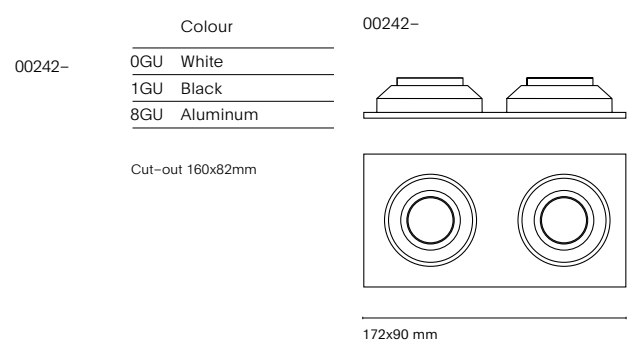

Colour	CRI/Temp.	Angle	Led	Dimming	Index Protection	Emergency
00241-	0 White	H 90 / 2700K	2 20°	0 780 lm / 6W**	- On-Off	- IP20	- No Emergency
	1 Black	E 90 / 3000K	4 40°	1 1070 lm / 9W	R* Edge Cut	P IP65	EM Kit 1h
	8 Aluminum	F 90 / 4000K	6 60°	2 1400 lm / 13W	D* Dali push		
		D* 90 / 18-30K			B Bluetooth		
				M Matter			

* Dim to warm (1800K - 3000K): Only available with 6W dimmable version.
** Dim to warm 635lm / 6W

	Colour	CRI/Temp.	Angle	Led	Dimming	Index Protection	Emergency
00242-	0 White	H 90 / 2700K	2 20°	0 2x 780 lm / 6W**	- On-Off	- IP20	- No Emergency
	1 Black	E 90 / 3000K	4 40°	1 2x 1070 lm / 9W	R* Edge Cut	P IP65	EM Kit 1h
	8 Aluminum	F 90 / 4000K	6 60°	2 2x 1400 lm / 13W	D* Dali push		
		D* 90 / 18-30K			B Bluetooth		
				M Matter			

* Dim to warm (1800K - 3000K): Only available with 6W dimmable version.
** Dim to warm 635lm / 6W