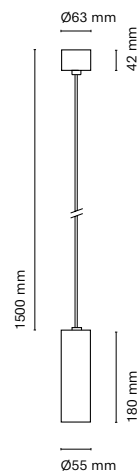

Technology  
LED

Guarantee  
5 years

Class  
I

Voltage  
230V

Material  
Aluminium

Honeycomb available for  
greater visual comfort

06701-  
Bcn 50 Air 180 mm

06702-  
Bcn 50 Air 260 mm