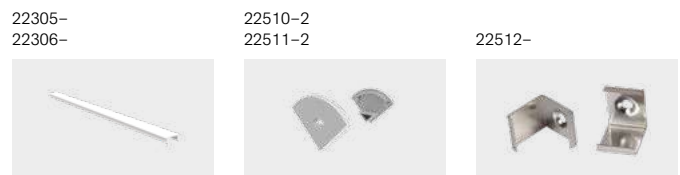

### Accessories

	Lenght
22305- Transparent diffuser (loss by diffuser 5%)	200 200 cm
22306- Opal diffuser (loss by diffuser 30%)	150 150 cm
	100 100 cm
	050 50 cm

22510-2 End cap with hole
22511-2 End cap without hole
22512- Fixation clip