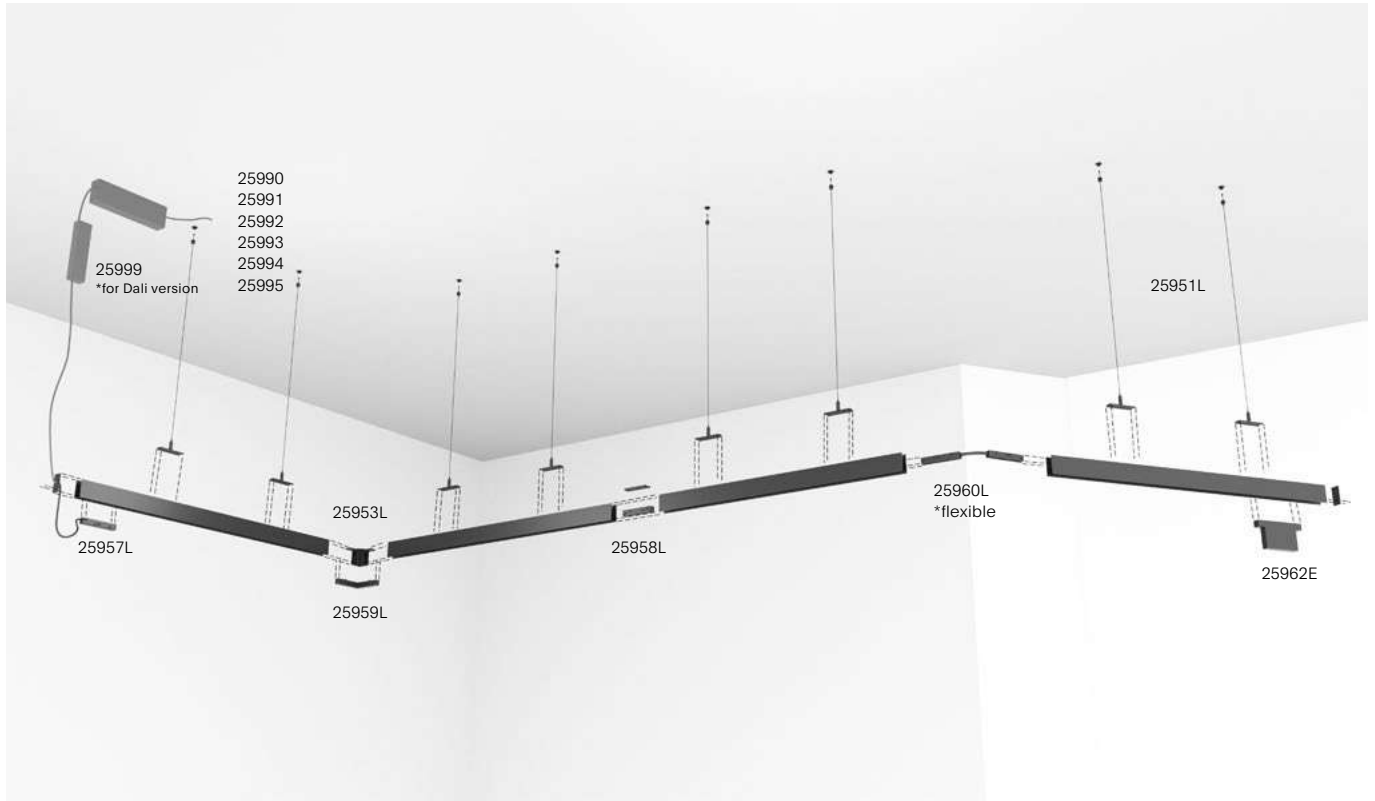

Suspension

A) External power supply option