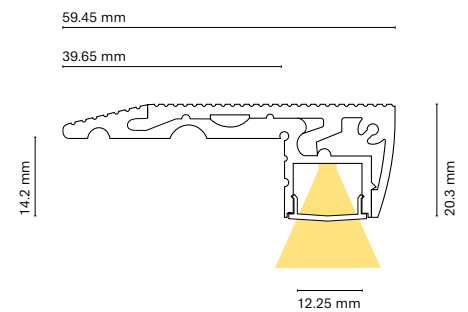

Colour	Lenght
22013-	0 White	200 200 cm
	1 Black	150 150 cm
	8 Silver	100 100 cm
		050 50 cm

Accessories

		Lenght
22303-	Transparent diffuser (loss by diffuser 5%)	200 200 cm
22304-	Opal diffuser (loss by diffuser 30%)	150 150 cm
		100 100 cm
		050 50 cm

22535-2	End cap with hole
22536-2	End cap without hole

22303-
22304-

22535-2
22536-2