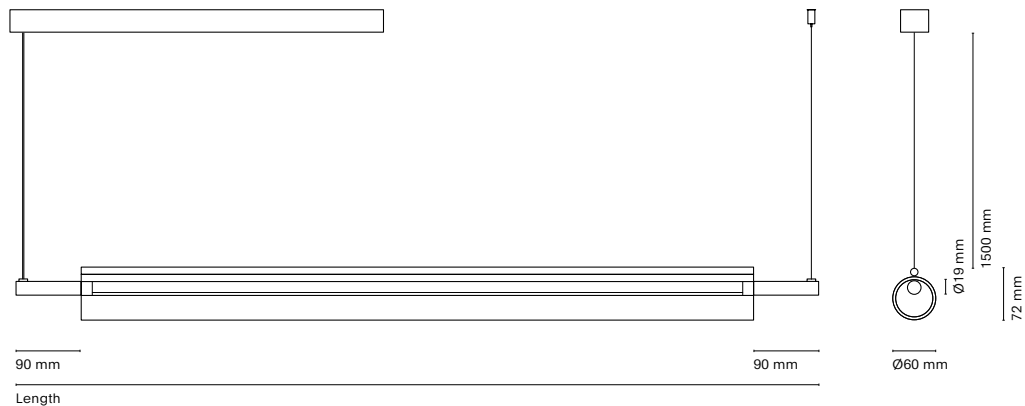

Lines single glass

Surface	Recessed	Length
32411-	32521-	1080mm
32412-	32522-	1380mm
32413-	32523-	1680mm

	Colour	CRI/Temp.	Led	Dimming
32411-	0 White	H 90 / 2700K	1 17W	- On-Off
32521-	1 Black	E 90 / 3000K		D Dali push
	7 Satin Nickel	F 90 / 4000K		B Bluetooth
	E Silk Grey (RAL 7044)	1 SE Home*		
		2 SE Office*		
		3 SE Hospitality*		

	Colour	CRI/Temp.	Led	Dimming
32412-	0 White	H 90 / 2700K	2 22,8W	- On-Off
32522-	1 Black	E 90 / 3000K		D Dali push
	7 Satin Nickel	F 90 / 4000K		B Bluetooth
	E Silk Grey (RAL 7044)	1 SE Home*		
		2 SE Office*		
		3 SE Hospitality*		

	Colour	CRI/Temp.	Led	Dimming
32413-	0 White	H 90 / 2700K	3 28,5W	- On-Off
32523-	1 Black	E 90 / 3000K		D Dali push
	7 Satin Nickel	F 90 / 4000K		B Bluetooth
	E Silk Grey (RAL 7044)	1 SE Home*		
		2 SE Office*		
		3 SE Hospitality*		

* Spectral Echoes only available in dimmable options: Dali or Bluetooth