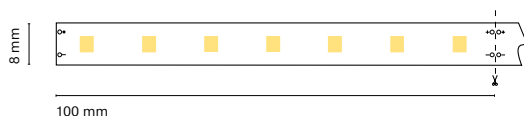

Great variety of powers and color temperatures thanks to the LED 2835. With Colour rendering index (CRI) >90

Voltage 24V	McAdam step SDCM<3
CRI >90	Warranty 5 years
Efficiency Up to 121lm/W	Lifetime 50.000h L80B10
LED type 2835	PCB Thickness 2 oz
IP IP20	

	Temperature	Density	Lumen output	Power
21051-Y	2200K	70 leds/m	520 lm/m	4.8 W/m
21051-H	2700K	70 leds/m	540 lm/m	4.8 W/m
21051-E	3000K	70 leds/m	560 lm/m	4.8 W/m
21051-F	4000K	70 leds/m	580 lm/m	4.8 W/m

Recommended length (max.) 9 m
Profile Recommended
Dimension 5000x8x2mm
Cut 100 mm / 7 LED