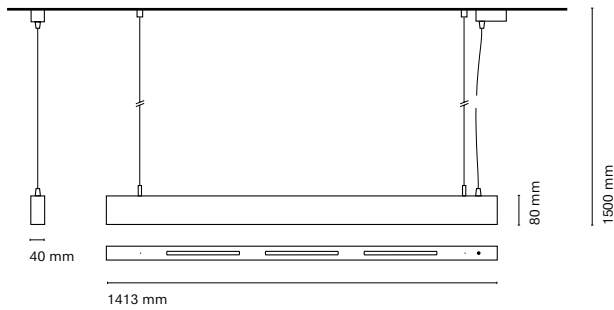

16305-
Infinity Up&Down Opal 1413mm

16315-
Infinity Up&Down Microprismatic 1413mm