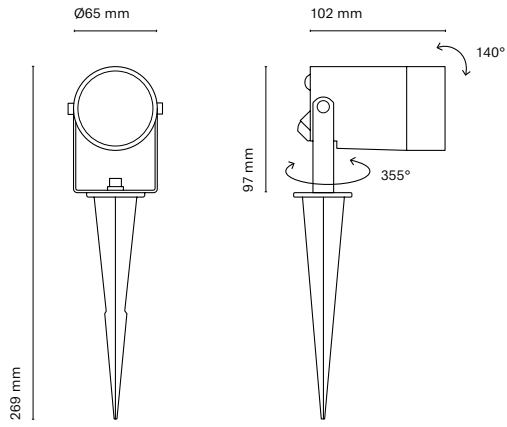

24470-

	Colour	CRI/Temp.	Angle	Led	Dimming
24470-	Y Anthracite S	80 / 22-27-30-40-50K	3 36°	0 140-260-480lm / 1,5-3-6W	- On-Off

1m cable