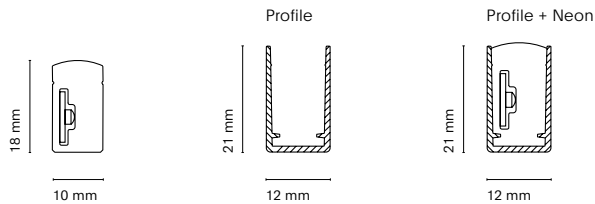

Niagra

Neon-style LED strip, continuous and flexible, designed to blend in with style and visual comfort.

Voltage 24V	McAdam step -
CRI 90	Warranty 3 years
Efficiency Up to 30 lm/W	Lifetime 36.000h L80B20
Technology LED	PCB Thickness -
IP IP67	

	Temperature	Density	Lumen output	Power
21634-H/20	2700K	120 leds/m	150 lm/m	6 W/m
21634-E/20	3000K	120 leds/m	160 lm/m	6 W/m
21634-F/20	4000K	120 leds/m	180 lm/m	6 W/m

Recommended length (max.) 22 m
Profile Recommended
Dimension 20.000x10x18 mm
Cut 25 mm

Accessories

		Lenght	
15747-	Aluminum profile 21mm	200	200 cm
		150	150 cm
		100	100 cm
		050	50 cm
15748-	Fixing neon led strip support		

ES
Tira LED tipo neón, continua y flexible, diseñada para integrarse con estilo y confort visual.

FR
Bande LED de type néon, continue et flexible, conçue pour s'intégrer avec style et confort visuel.

IT
Striscia LED tipo neon, continua e flessibile, progettata per integrarsi con stile e confort visivo.

	Temperature	Density	Lumen output	Power
21635-H/20	2700K	120 leds/m	240 lm/m	9,6 W/m
21635-E/20	3000K	120 leds/m	260 lm/m	9,6 W/m
21635-F/20	4000K	120 leds/m	290 lm/m	9,6 W/m

Recommended length (max.) 20 m
Profile Recommended
Dimension 20.000x10x18 mm
Cut 25 mm

	Temperature	Density	Lumen output	Power
21636-H/10	2700K	120 leds/m	375lm/m	14,4 W/m
21636-E/10	3000K	120 leds/m	405lm/m	14,4 W/m
21636-F/10	4000K	120 leds/m	450lm/m	14,4 W/m

Recommended length (max.) 10 m
Profile Essential
Dimension 10.000x10x18 mm
Cut 25 mm

	Temperature	Density	Lumen output	Power
21637-TW/5	2700-6000K	240 leds/m	2700K: 350 lm/m	19,2 W/m
			6000K: 380 lm/m	

Recommended length (max.) 5 m
Profile Essential
Dimension 5.000x10x18 mm
Cut 50 mm

	Temperature	Density	Lumen output	Power
21638-RGB/10	RGB	60 leds/m	R: 35 lm/m	9,6 W/m
			G: 90 lm/m	
			B: 22 lm/m	

Recommended length (max.) 10 m
Profile Recommended
Dimension 10.000x10x18 mm
Cut 10 mm

	Temperature	Density	Lumen output	Power
21639-RGBW/5	RGB + 3000K	60 leds/m	R: 60lm/m	14,4 W/m
			G: 120lm/m	
			B: 40lm/m	
			3000K: 180lm/m	

Recommended length (max.) 5 m
Profile Essential
Dimension 5.000x10x18 mm
Cut 100 mm