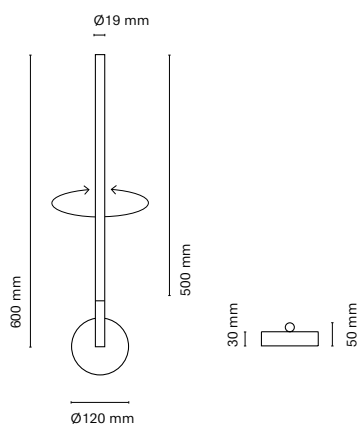

Lines wall

31175-
Line Wall Vertical 600 mm