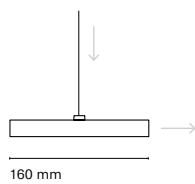

Middle linear

32702-
32703-