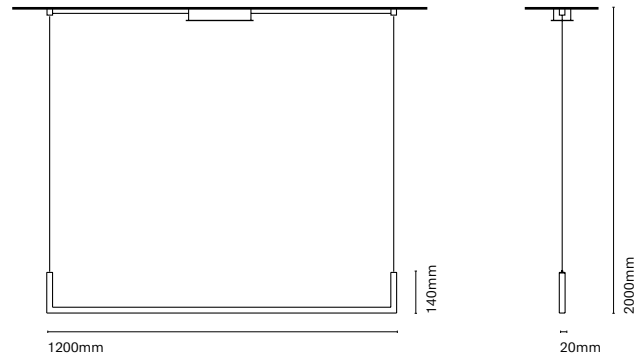

• Customization options available under request:  
 Special colors (minimum units)

31212-  
Mobile 600

31227-  
Mobile 1200

Canopy dimensions: 230x40x75mm

Index protection IP20	Colour temp. 2700K / 3000K / 4000K
Flicker Flicker free	Technology LED
Step McAdam 3-SDCM	Guarantee 5 years
Driver Included	Class II
CRI 90	Voltage 230V
Lifetime 50.000h L80B20	Material Aluminium