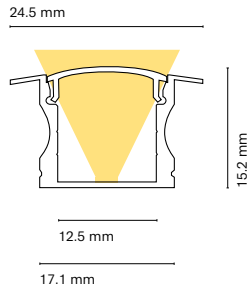

15974

Recessed profile 15 mm

ES Perfil empotrable 15 mm C
FR Profilé encastré 15 mm
IT Profilo da incasso 15 mm

Material
AL6063-T5

Application
Recessed

Inner dimension
12.2 mm

Maximum power
20W

	Colour	Lenght
15974-	0 White	200 200 cm
	1 Black	150 150 cm
	8 Silver	100 100 cm
		050 50 cm

* also available in packs including profile, diffuser and accessories (see page 470)

Accessories

		Lenght
15976-	Transparent diffuser (loss by diffuser 5%)	200 200 cm
15975-	Opal diffuser (loss by diffuser 30%)	150 150 cm
		100 100 cm
		050 50 cm
		Colour
15696-	End cap with hole	0 White
15697-	End cap without hole	1 Black
		2 Grey
15982-	Fixation clip	
22541-	Flase ceiling clip	

15850

Aluminum profile 35 mm

ES Perfil de aluminio 35 mm
FR Profilé en aluminium 35 mm
IT Profilo di alluminio 35 mm

Material
AL6063-T5

Application
Recessed

Inner dimension
25 mm

Maximum power
42W

	Colour	Lenght
15850-	0 White	200 200 cm
	1 Black	150 150 cm
		100 100 cm
		050 50 cm

Accessories

		Lenght
15841-	Opal diffuser (loss by diffuser 30%)	200 200 cm
		150 150 cm
		100 100 cm
		050 50 cm
		Colour
15852-	End cap profile	0 White
15854-	Roof fixing spring	1 Black
15845-	Joint (2 pcs)