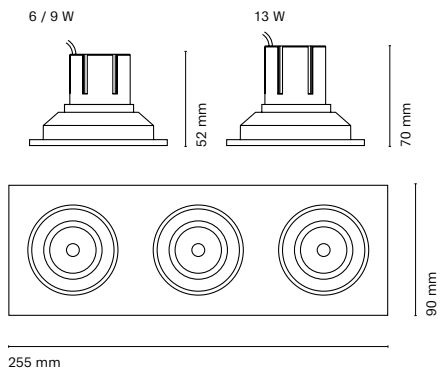

00243-
Inox S 255x90mm Adjustable)

Cut-out 243x82mm

	Colour	CRI/Temp.	Angle	Led	Dimming	Index Protection	Emergency
00243-	0 White	H 90 / 2700K	2 20°	0 3x 780 lm / 6W**	- On-Off	- IP20	- No Emergency
	1 Black	E 90 / 3000K	4 40°	1 3x 1070 lm / 9W	R* Edge Cut	P IP65	EM Kit 1h
	8 Aluminum	F 90 / 4000K	6 60°	2 3x 1400 lm / 13W	D* Dali push		
		D* 90 / 18-30K			B Bluetooth		
					M Matter		

* Dim to warm (1800K – 3000K): Only available with 6W dimmable version.
** Dim to warm 635lm / 6W

Colour	00243-
0GU White	
1GU Black	
8GU Aluminum