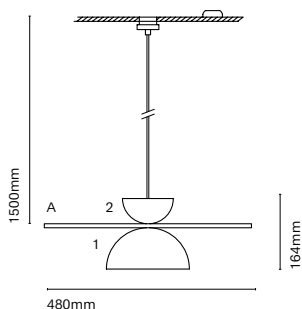

31351-
Tires Model 5 Acoustic Recessed

	Colour Cupola 1	CRI/Temp.	Led	Dimming
31311-	● M Grey Blue (RAL 5008)	H 90 / 2700K	1 1300lm / 10,5W	- On-Off
	● J Cement Grey (RAL 7033)	E 90 / 3000K		D Dali push
	● E Silk Grey (RAL 7044)	F 90 / 4000K		
	● S Red Oxide (RAL 3009)			

	Colour Cupola 1	Colour Cupola 2	CRI/Temp.	Led	Dimming
31321-	● M Grey Blue (RAL 5008)	M Grey Blue	H 90 / 2700K	1 1300lm / 10,5W	- On-Off
	● J Cement Grey (RAL 7033)	J Cement Grey	E 90 / 3000K		D Dali push
	● E Silk Grey (RAL 7044)	E Silk Grey	F 90 / 4000K		
	● S Red Oxide (RAL 3009)	S Red Oxide			

	Colour Cupola 1	Colour Cupola 3	CRI/Temp.	Led	Dimming
31331-	● M Grey Blue (RAL 5008)	M Grey Blue	H 90 / 2700K	1 1300lm / 10,5W	- On-Off
	● J Cement Grey (RAL 7033)	J Cement Grey	E 90 / 3000K		D Dali push
	● E Silk Grey (RAL 7044)	E Silk Grey	F 90 / 4000K		
	● S Red Oxide (RAL 3009)	S Red Oxide			

	Colour Cupola 1	Colour Cupola 2	Colour Cupola 3	CRI/Temp.	Led	Dimming
31341-	● M Grey Blue (RAL 5008)	M Grey Blue	M Grey Blue	H 90 / 2700K	1 1300lm / 10,5W	- On-Off
	● J Cement Grey (RAL 7033)	J Cement Grey	J Cement Grey	E 90 / 3000K		D Dali push
	● E Silk Grey (RAL 7044)	E Silk Grey	E Silk Grey	F 90 / 4000K		
	● S Red Oxide (RAL 3009)	S Red Oxide	S Red Oxide			

	Colour Cupola 1	Colour Cupola 2	Colour Acoustic	CRI/Temp.	Led	Dimming
31351-	● M Grey Blue (RAL 5008)	M Grey Blue	● S Silver Grey	H 90 / 2700K	1 1300lm / 10,5W	- On-Off
	● J Cement Grey (RAL 7033)	J Cement Grey	● A Anthracite	E 90 / 3000K		D Dali push
	● E Silk Grey (RAL 7044)	E Silk Grey	● D Dark camel	F 90 / 4000K		
	● S Red Oxide (RAL 3009)	S Red Oxide				

• Customization options available under request:
Special colors (minimum units)