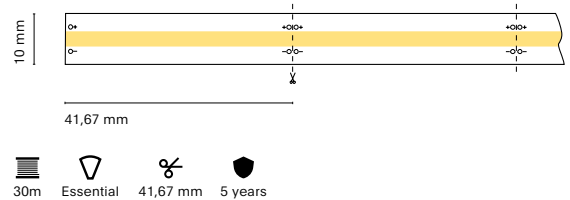

Long Island Pro

48V LED strip ideal for long runs, designed to deliver continuous and uniform light thanks to SOB technology.

Voltage 48V	McAdam step SDCM<5
CRI >90	Warranty 5 years
Efficiency Up to 116 lm/W	Lifetime 50.000h L80B10
LED type SOB	PCB Thickness 2 oz
IP IP20	

	Temperature	Density	Lumen output	Power
21646-H/30	2700K	288 leds/m	1245 lm/m	11,5 W/m
21646-E/30	3000K	288 leds/m	1265 lm/m	11,5 W/m
21646-F/30	4000K	288 leds/m	1300 lm/m	11,5 W/m

Recommended length (max.) 30 m
Profile Essential
Dimension 5000x10x3 mm
Cut 41,67 mm