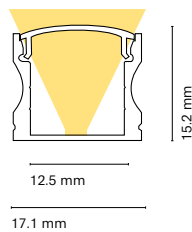

15979

Surface profile 15 mm

ES Perfil de superficie 15 mm
FR Profil de surface 15 mm
IT Profilo in superficie 15 mm

Material
AL6063-T5

Application
Surface

Inner dimension
12.2 mm

Maximum power
20W

	Colour	Lenght
15979-	0 White	200 200 cm
	1 Black	150 150 cm
	8 Silver	100 100 cm
	050	50 cm

* also available in packs including profile, diffuser and accessories (see page 470)

Accessories

		Lenght
15976-	Transparent diffuser (loss by diffuser 5%)	200 200 cm
15975-	Opal diffuser (loss by diffuser 30%)	150 150 cm
		100 100 cm
		050 50 cm

		Colour
15980-	End cap with hole	0 White
15981-	End cap without hole	1 Black
		2 Grey

15982-	Fixation clip

15653

Round aluminum profile

ES Perfil redondo de aluminio
FR Profilé rond en aluminium
IT Profilo tondo di alluminio

Material
AL6063-T5

Application
Surface / Suspended

Inner dimension
12.2 mm

Maximum power
30W

	Colour	Lenght
15653-	8 Silver	200 200 cm
		150 150 cm
		100 100 cm
	050	50 cm

Accessories

		Lenght
15683-	Transparent diffuser (loss by diffuser 5%)	200 200 cm
15682-	Opal diffuser (loss by diffuser 30%)	150 150 cm
		100 100 cm
		050 50 cm

15672-	End cap without hole
15673-	End cap with hole
15674-	Lateral wardrobe support
15675-	Support 0-180°
15676-	Wall support
15677-	Lamp support
15664-	Suspension kit (2ud.) 2,5MI