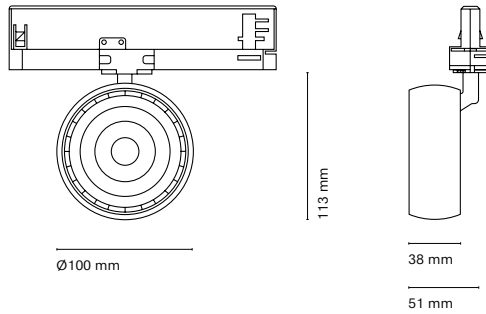

06101-

06103-

06102-

	Colour	CRI/Temp.	Angle	Led	Dimming
06101-	0 White	H 90 / 2700K	1 15°	2 1500lm / 12,5W	- On-Off
	1 Black	E 90 / 3000K	3 36°		D Dali push
		F 90 / 4000K			B Bluetooth
		W 90 / 3500K			

	Colour	CRI/Temp.	Angle	Led	Dimming
06102-	0 White	H 90 / 2700K	1 15°	2 1500lm / 12,5W	- On-Off
	1 Black	E 90 / 3000K	3 36°	3 2000lm / 18W	D Dali push
		F 90 / 4000K			B Bluetooth
		W 90 / 3500K			

	Colour	CRI/Temp.	Angle	Led	Dimming
06103-	0 White	H 90 / 2700K	1 15°	3 2000lm / 18W	- On-Off
	1 Black	E 90 / 3000K	3 36°	4 3000lm / 26W	D Dali push
		F 90 / 4000K			B Bluetooth
		W 90 / 3500K