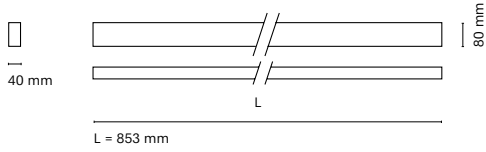

16103-
Infinity Down Opal IP43 853mm

16113-
Infinity Microprismatic IP43 853mm