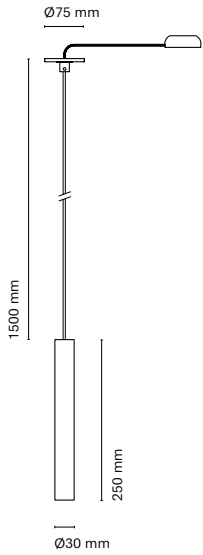

BCN 30 Air

06741-
Bcn 30 Air 250 mm
(False ceiling)