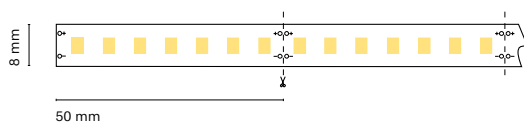

Temperature	Density	Lumen output	Power
21052-Y	2200K	140 leds/m	1040 lm/m	9,6 W/m
21052-H	2700K	140 leds/m	1090 lm/m	9,6 W/m
21052-E	3000K	140 leds/m	1100 lm/m	9,6 W/m
21052-F	4000K	140 leds/m	1160 lm/m	9,6 W/m

Recommended length (max.) 6 m
Profile Recommended
Dimension 5000x8x2mm
Cut 50 mm / 7 LED