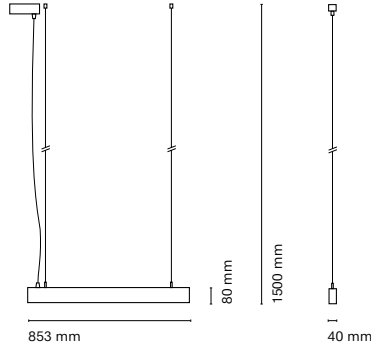

16122-
Infinity Air Opal 573mm

16132-
Infinity Air Microprismatic 573mm

16142-
Infinity Air Opal IP43 573mm

16152-
Infinity Air Microprismatic IP43 573mm

16123-
Infinity Air Opal 853mm

16133-
Infinity Air Microprismatic 853mm

16143-
Infinity Air Opal IP43 853mm

16153-
Infinity Air Microprismatic IP43 853mm

16124-
Infinity Air Opal 1133mm

16134-
Infinity Air Microprismatic 1133mm

16144-
Infinity Air Opal IP43 1133mm

16154-
Infinity Air Microprismatic IP43 1133mm

Infinity Air

	Colour	CRI/Temp.	Led	Dimming
16122-	0 White	H 90 / 2700K	L 1800lm / 12W	- On-Off
16132-	1 Black	E 90 / 3000K	H 3300lm / 22W	D* Dali push
16142-	2 Grey	F 90 / 4000K	A* 2150-2280 lm / 14,2W	B* Bluetooth
16152-		T* 80 / 27-65K	B* 3040-3240 lm / 21,4W	C Cord Switch
		1*** SE Home		
		2*** SE Office		
		3*** SE Hospitality		

	Colour	CRI/Temp.	Led	Dimming	Emergency
16123-	0 White	H 90 / 2700K	L 2700lm / 18W	- On-Off	- No Emergency
16133-	1 Black	E 90 / 3000K	H 4950lm / 33W	D* Dali push	EM Kit 1h
16143-	2 Grey	F 90 / 4000K	A* 3225-2420 lm / 21,3W	B* Bluetooth	
16153-		T* 80 / 27-65K	B* 4560-4860 lm / 32,1W	C Cord Switch	
		1*** SE Home		I Intelligent	
		2*** SE Office			
		3*** SE Hospitality			

	Colour	CRI/Temp.	Led	Dimming	Emergency
16124-	0 White	H 90 / 2700K	L 3600lm / 24W	- On-Off	- No Emergency
16134-	1 Black	E 90 / 3000K	H 6600lm / 44W	D* Dali push	EM Kit 1h
16144-	2 Grey	F 90 / 4000K	A 4300-4560 lm / 28,4W	B* Bluetooth	
16154-		T* 80 / 27-65K	B 6080-6480 lm / 42,8W	C Cord Switch	
		1*** SE Home		I Intelligent	
		2*** SE Office			
		3*** SE Hospitality			

* Asterisk indicates the combination Tunable White

** With the Intelligent Dimming system, the length of the luminaire is +50mm

*** Spectral Echoes only available in Low Power (L) and dimmable options: Dali or Bluetooth

• Customization options available under request:
Special colors (minimum units)