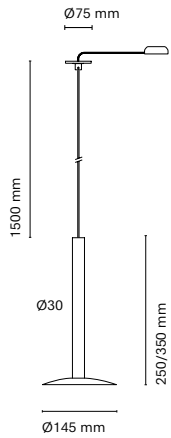

06744- (250mm)
06745- (350mm)
BCN 30 (false ceiling)

Cut-out 60 mm

06747- (250mm)
06748- (350mm)
BCN 30 (false ceiling)