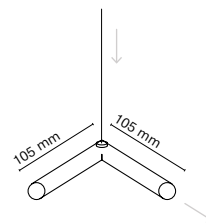

Middle - 90° Angle

32705-
32706-