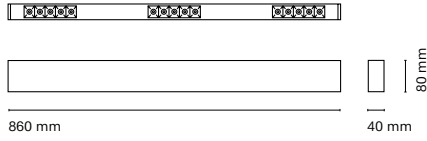

16604- Infinity Dot Down   16614- Infinity Dot Air   16704- Infinity Dot Frame