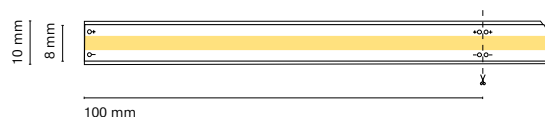

Trafalgar Square IP67

Available while supplies last

LED strip with COB technology, without separation between chips, to ensure continuity and uniformity of light in outdoor installations.

Voltage 24V	McAdam step SDCM<3
CRI >90	Warranty 3 years
Efficiency Up to 95lm/W	Lifetime 40.000h L80B20
LED type COB	PCB Thickness 3 oz
IP IP67	

	Temperature	Density	Lumen output	Power
21191-Y	2000K	480 leds/m	840 lm/m	11 W/m
21191-H	2700K	480 leds/m	890 lm/m	11 W/m
21191-E	3000K	480 leds/m	950 lm/m	11 W/m
21191-F	4000K	480 leds/m	1050 lm/m	11 W/m

Recommended length (max.) 5m
Profile recommended
Dimension 5000x10x8mm