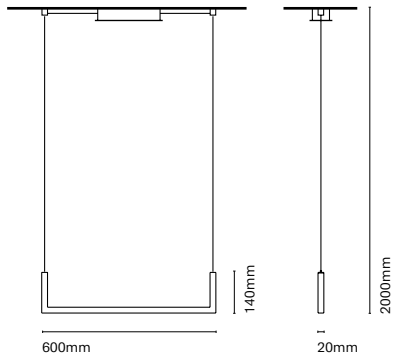

• Customization options available under request:  
 Special colors (minimum units)

31212-  
Mobile 600

31227-  
Mobile 1200

Canopy dimensions: 230x40x75mm

Index protection IP20	Colour temp. 2700K / 3000K / 4000K
Flicker Flicker free	Technology LED
Step McAdam 3-SDCM	Guarantee 5 years
Driver Included	Class II
CRI 90	Voltage 230V
Lifetime 50.000h L80B20	Material Aluminium