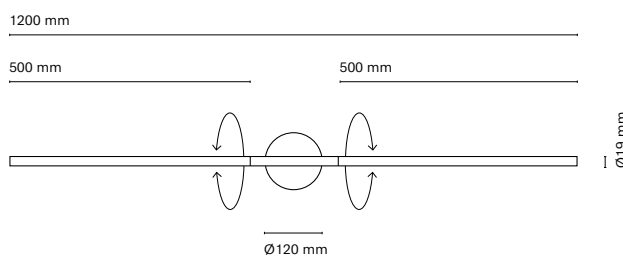

31185-
Line Wall Horizontal Double 1200 mm

	Colour	CRI/Temp.	Led	Dimming
31175-	0 White	H 90 / 2700K	1 910lm / 9,5W	- On-Off
	1 Black	E 90 / 3000K		
	7 Satin Nickel	F 90 / 4000K		
	D Gold			

	Colour	CRI/Temp.	Led	Dimming
31177-	0 White	H 90 / 2700K	1 1370lm / 14,5W	- On-Off
	1 Black	E 90 / 3000K		
	7 Satin Nickel	F 90 / 4000K		
	D Gold			

	Colour	CRI/Temp.	Led	Dimming
31182-	0 White	H 90 / 2700K	2 730lm / 7,5W	- On-Off
	1 Black	E 90 / 3000K		
	7 Satin Nickel	F 90 / 4000K		
	D Gold			

	Colour	CRI/Temp.	Led	Dimming
31185-	0 White	H 90 / 2700K	2 1820lm / 19,2W	- On-Off
	1 Black	E 90 / 3000K		
	7 Satin Nickel	F 90 / 4000K		
	D Gold