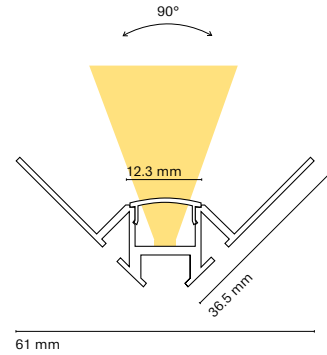

Colour	Lenght
22010-	8 Silver	200 200 cm
		150 150 cm
		100 100 cm
		050 50 cm

Accessories

		Lenght
22303-	Transparent diffuser (loss by diffuser 5%)	200 200 cm
22304-	Opal diffuser (loss by diffuser 30%)	150 150 cm
		100 100 cm
		050 50 cm

22532-2	End cap with hole
22533-2	End cap without hole

This profile can be painted in the same colour as the wall during installation.

ES Este perfil puede ser pintado en la obra del mismo color que la pared
FR Ce profil peut être peint sur place dans la même couleur que le mur.
IT Questo profilo può essere verniciato nello stesso colore della parete, durante l'installazione.