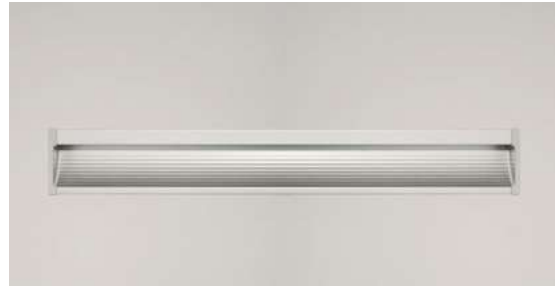

15652

Wall profile

ES Perfil pared
FR Profil du mur
IT Profilo a parete

Material
AL6063-T5

Application
Recessed

Inner dimension
14.2 mm

Maximum power
20W