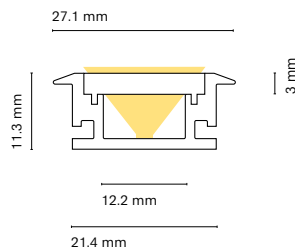

15621

Flooring step aluminium profile

ES Perfil de aluminio pisable
FR Profil aluminium bord d'escalier/nez de marche
IT Profilo di alluminio a pavimento

Material
AL6063-T5

Application
Recessed

Inner dimension
12.2 mm

Maximum power
20W

	Colour	Lenght
15621-	8 Silver	200 200 cm
		150 150 cm
		100 100 cm
		050 50 cm

Accessories

		Lenght
15623-	Opal diffuser (loss by diffuser 30%)	200 200 cm
		150 150 cm
		100 100 cm
		050 50 cm

15622-	Fixing profile support
15624-	End cap profile whitout hole
15625-	End cap profile whit hole

15652

Wall profile

ES Perfil pared
FR Profil du mur
IT Profilo a parete

Material
AL6063-T5

Application
Recessed

Inner dimension
14.2 mm

Maximum power
20W

	Colour	Lenght
15652-	8 Silver	200 200 cm
		150 150 cm
		100 100 cm
		050 50 cm

Accessories

		Lenght
22303- 22304-	Transparent diffuser (loss by diffuser 5%) Opal diffuser (loss by diffuser 30%)	200 200 cm
		150 150 cm
		100 100 cm
		050 50 cm

	Colour
15680-	0 White
15681-	2 Grey