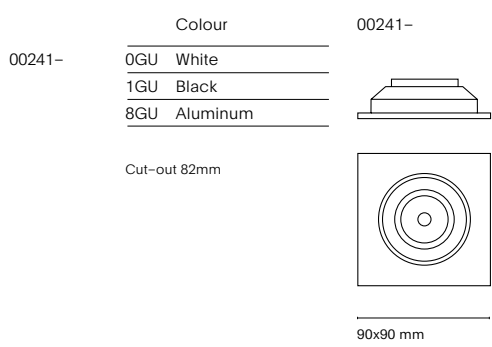

Colour	CRI/Temp.	Angle	Led	Dimming	Index Protection	Emergency
00241-	0 White	H 90 / 2700K	2 20°	0 780 lm / 6W**	- On-Off	- IP20	- No Emergency
	1 Black	E 90 / 3000K	4 40°	1 1070 lm / 9W	R* Edge Cut	P IP65	EM Kit 1h
	8 Aluminum	F 90 / 4000K	6 60°	2 1400 lm / 13W	D* Dali push		
		D* 90 / 18-30K			B Bluetooth		
				M Matter			

* Dim to warm (1800K - 3000K): Only available with 6W dimmable version.
** Dim to warm 635lm / 6W

	Colour	CRI/Temp.	Angle	Led	Dimming	Index Protection	Emergency
00242-	0 White	H 90 / 2700K	2 20°	0 2x 780 lm / 6W**	- On-Off	- IP20	- No Emergency
	1 Black	E 90 / 3000K	4 40°	1 2x 1070 lm / 9W	R* Edge Cut	P IP65	EM Kit 1h
	8 Aluminum	F 90 / 4000K	6 60°	2 2x 1400 lm / 13W	D* Dali push		
		D* 90 / 18-30K			B Bluetooth		
				M Matter			

* Dim to warm (1800K - 3000K): Only available with 6W dimmable version.
** Dim to warm 635lm / 6W