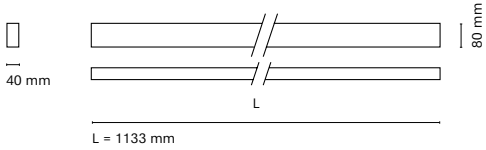

16104-
Infinity Down Opal IP43 1133mm

16114-
Infinity Microprismatic IP43 1133mm