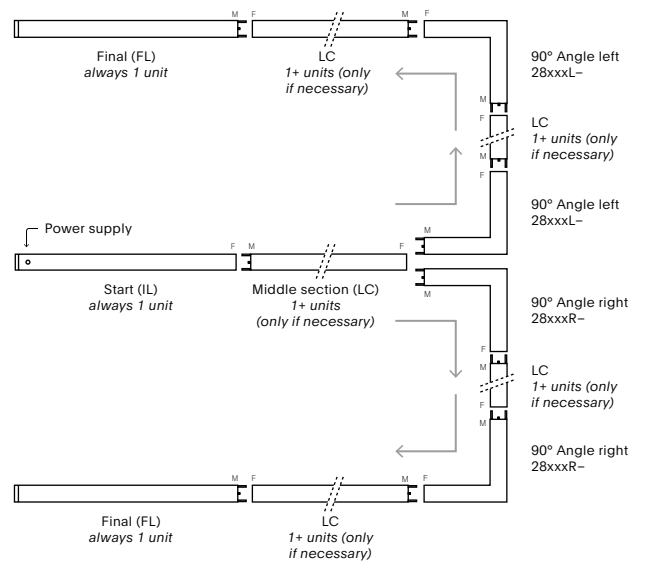

U-shaped structure