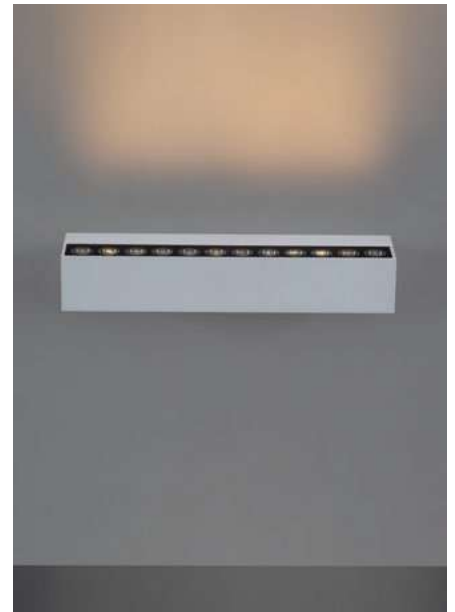

Vlok Wall

	Colour	CRI/Temp.	Angle	Led	Dimming
24446-	0 White	H 90 / 2700K	2 20°	1 1260lm / 12W	- On-Off
	1 Black	E 90 / 3000K	3 36°		R* Edge cut
		F 90 / 4000K			

* 1000lm / 10W

	Colour	CRI/Temp.	Angle	Led	Dimming
24452-	0 White	H 90 / 2700K	2 20°	2 1800lm / 18W	- On-Off
	1 Black	E 90 / 3000K	3 36°		D Dali push
		F 90 / 4000K