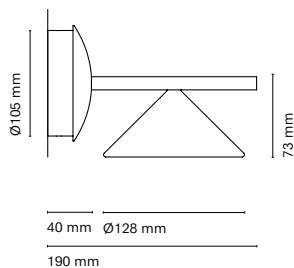

ES
Belle Wall traslada la esencia de Belle a una elegante aplicación de pared. Disponible en tres versiones —Cone, Dome y Glass—, ofrece una iluminación uniforme y sofisticada para interiores. Su diseño compacto con driver integrado facilita una instalación limpia y discreta, combinando calidad lumínica, confort visual y una estética cuidadosamente equilibrada.

FR
Belle Wall transpose l'essence de Belle dans une application murale élégante. Disponible en trois versions —Cone, Dome et Glass—, elle offre un éclairage uniforme et sophistiqué pour les espaces intérieurs. Son design compact avec driver intégré permet une installation discrète, alliant confort visuel, qualité lumineuse et esthétique soignée.

IT
Belle Wall porta l'essenza di Belle in un'elegante applicazione a parete. Disponibile in tre versioni —Cone, Dome e Glass— offre un'illuminazione uniforme e sofisticata per interni. Il design compatto con driver integrato garantisce un'installazione pulita e discreta, unendo comfort visivo, qualità luminosa ed estetica raffinata.

32141-
Belle Wall Cone