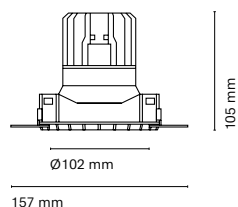

Plaster Trimless

00451-

Cut-out 110mm

00452-