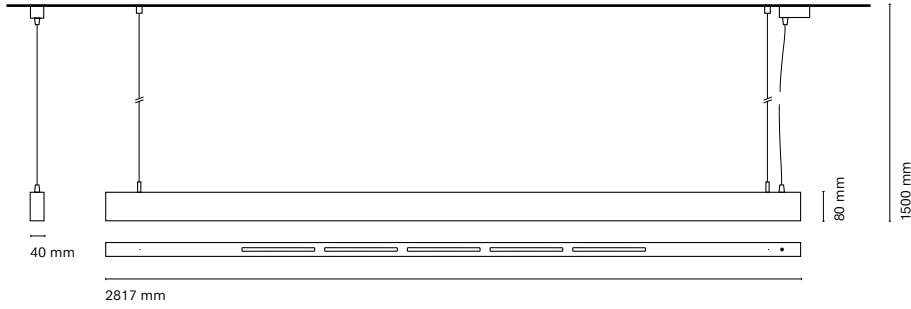

16310-
Infinity Up&Down Opal 2818mm

16320-
Infinity Up&Down Microprismatic 2818mm