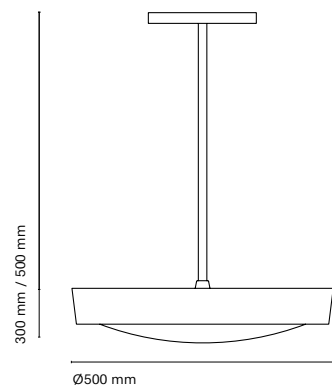

25011E-
Zoom spotlight 7.7W

* Non-adjustable length.
Customization options available under request.

25231E- Plaf 48V (500mm)
25232E- Plaf 48V (300mm)

25040- 48V Plaf XS Opal
25041- 48V Plaf XS Microprismatic

	Colour	CRI/Temp.	Led	Dimming
25040-	0 White	H 90 / 2700K	1 750lm / 10W	- On-Off
25041-	1 Black	E 90 / 3000K	2 1500lm / 20W	D Dali push
		F 90 / 4000K		

	Colour	CRI/Temp.	Led	Dimming
25114-	1 Graphite Black	H 90 / 2700K	1 975lm / 7W	- On-Off
25115-	E Silk Grey (RAL 7044)	E 90 / 3000K		D* Dali push
25116-	J Cement Grey (RAL 7033)	F 90 / 4000K		
	L Stone Brown			
	S Red Oxide (RAL 3009)			

* maximum height 2m

	Colour Spotlight /Reflector	CRI/Temp.	Angle	Led	Dimming
25231E-	0 White/White	H 90 / 2700K	9 110°	2 3979lm / 25W	- On-Off
25232E-	1 Black/Black	E 90 / 3000K			D Dali push
	V White/Copper	F 90 / 4000K			
	Z White/Gold	T* 90 / 2700-6000K			
	B Black/Copper				
	K Black/Gold				

* Tunable White only with Dali (D)