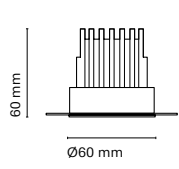

02640-
Onno 60 trimless

Ø87,2 mm
Cut-out Ø60 mm

02641-
Onno 80 trimless