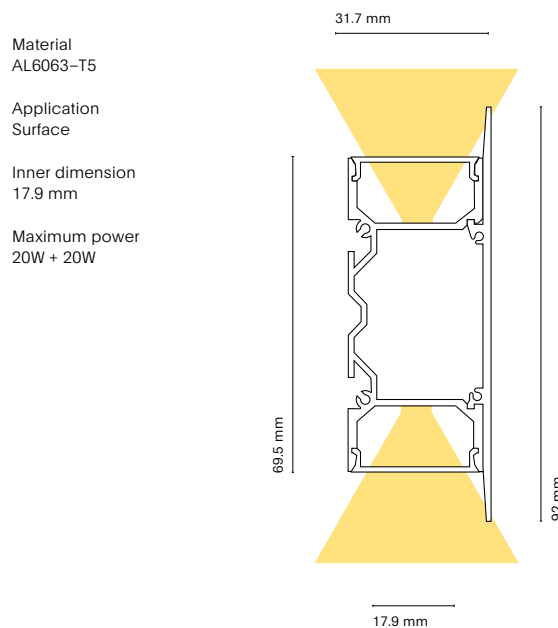

Wall profile up & down

ES Perfil pared up & down
FR Profil mur up & down
IT Profilo a parete up & down