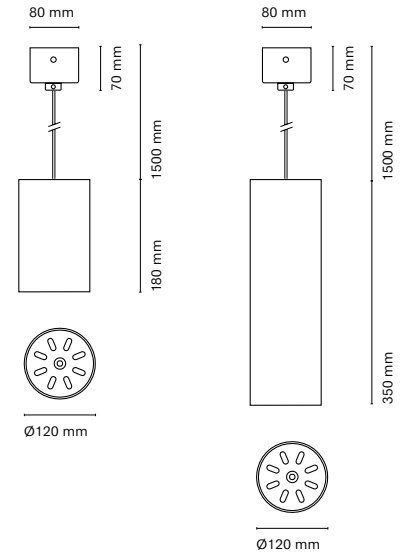

BCN 120 Air

06731-
Bcn 120 Air 180 mm

06732-
Bcn 120 Air 350 mm

Index protection IP20	Colour temp. 2700K / 3000K / 4000K
Flicker Flicker free	Technology LED
Step McAdam 2-SDCM	Guarantee 5 years
Driver Included	Class I
CRI > 90	Voltage 230V
Lifetime 65.000h L80B10	Material Aluminium

Honeycomb available for
greater visual comfort

	Colour	CRI/Temp.	Angle	Led	Dimming	
06731-	0 White	H 90 / 2700K	1 15°	2 1950lm / 12W	- On-Off	
	1 Black	E 90 / 3000K	3 36°	3 2700lm / 18W	D Dali push	
	2 Grey	F 90 / 4000K	6 60°	4 3700lm / 25W		
	A Copper					
	D Gold					
	G Graphite					
	06732-	0 White	H 90 / 2700K	1 15°	2 1950lm / 12W	- On-Off
1 Black		E 90 / 3000K	3 36°	3 2700lm / 18W	D Dali push	
2 Grey		F 90 / 4000K	6 60°	4 3700lm / 25W		
A Copper				5 4500lm / 33W		
D Gold						
G Graphite						

Accessories

06596-

Honeycomb

- Customization options available under request:
  Special colors (minimum units)