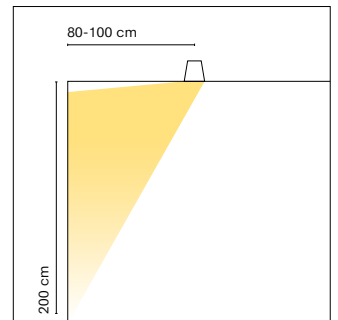

Installation recommendations  
for Onno Wash 80

Separation between downlights: 80 cm