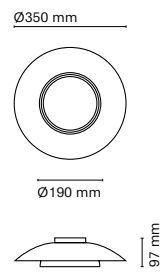

31430–
Tires Down 500mm