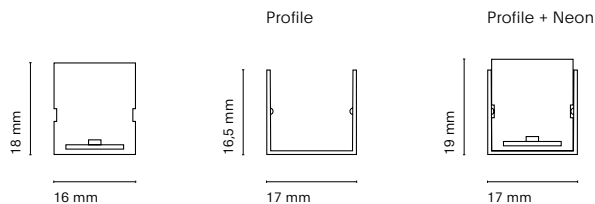

Niagra 3D

3D neon-style LED strip, flexible in both directions for unlimited shapes and contours.

Voltage 24V	McAdam step -
CRI 90	Warranty 3 years
Efficiency Up to 53 lm/w	Lifetime 36.000h L80B20
Technology LED	PCB Thickness 2 oz
IP IP67	

	Temperature	Density	Lumen output	Power
21640-H/15	2700K	120 leds/m	480 lm/m	10 W/m
21640-E/15	3000K	120 leds/m	510 lm/m	10 W/m
21640-F/15	4000K	120 leds/m	520 lm/m	10 W/m

Recommended length (max.) 15 m
Profile Recommended
Dimension 15.000x16x18 mm
Cut 25 mm

	Temperature	Density	Lumen output	Power
21641-H/10	2700K	120 leds/m	700 lm/m	14,4 W/m
21641-E/10	3000K	120 leds/m	740 lm/m	14,4 W/m
21641-F/10	4000K	120 leds/m	760 lm/m	14,4 W/m

Recommended length (max.) 10 m
Profile Essential
Dimension 10.000x16x18 mm
Cut 25 mm

Accessories

19425-8100	Flexible profile inox 1000x16x19,4mm
19426-8100	Surface profile aluminium 1000x12x18,2mm
19427-850	Bracket aluminium

ES
Tira LED tipo neón 3D, flexible en ambos sentidos para formas y contornos ilimitados.

FR
Bande LED type néon 3D, flexible dans les deux sens pour des formes et des contours illimités.

IT
Striscia LED tipo neon 3D, flessibile in entrambe le direzioni per forme e contorni illimitati.