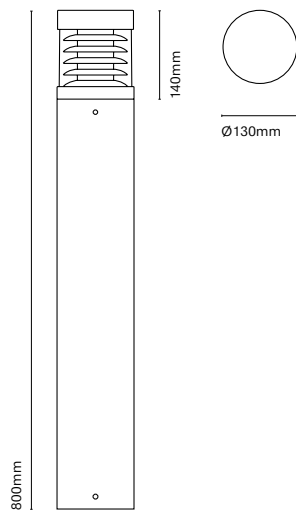

24701-
with accessory 24792-Y