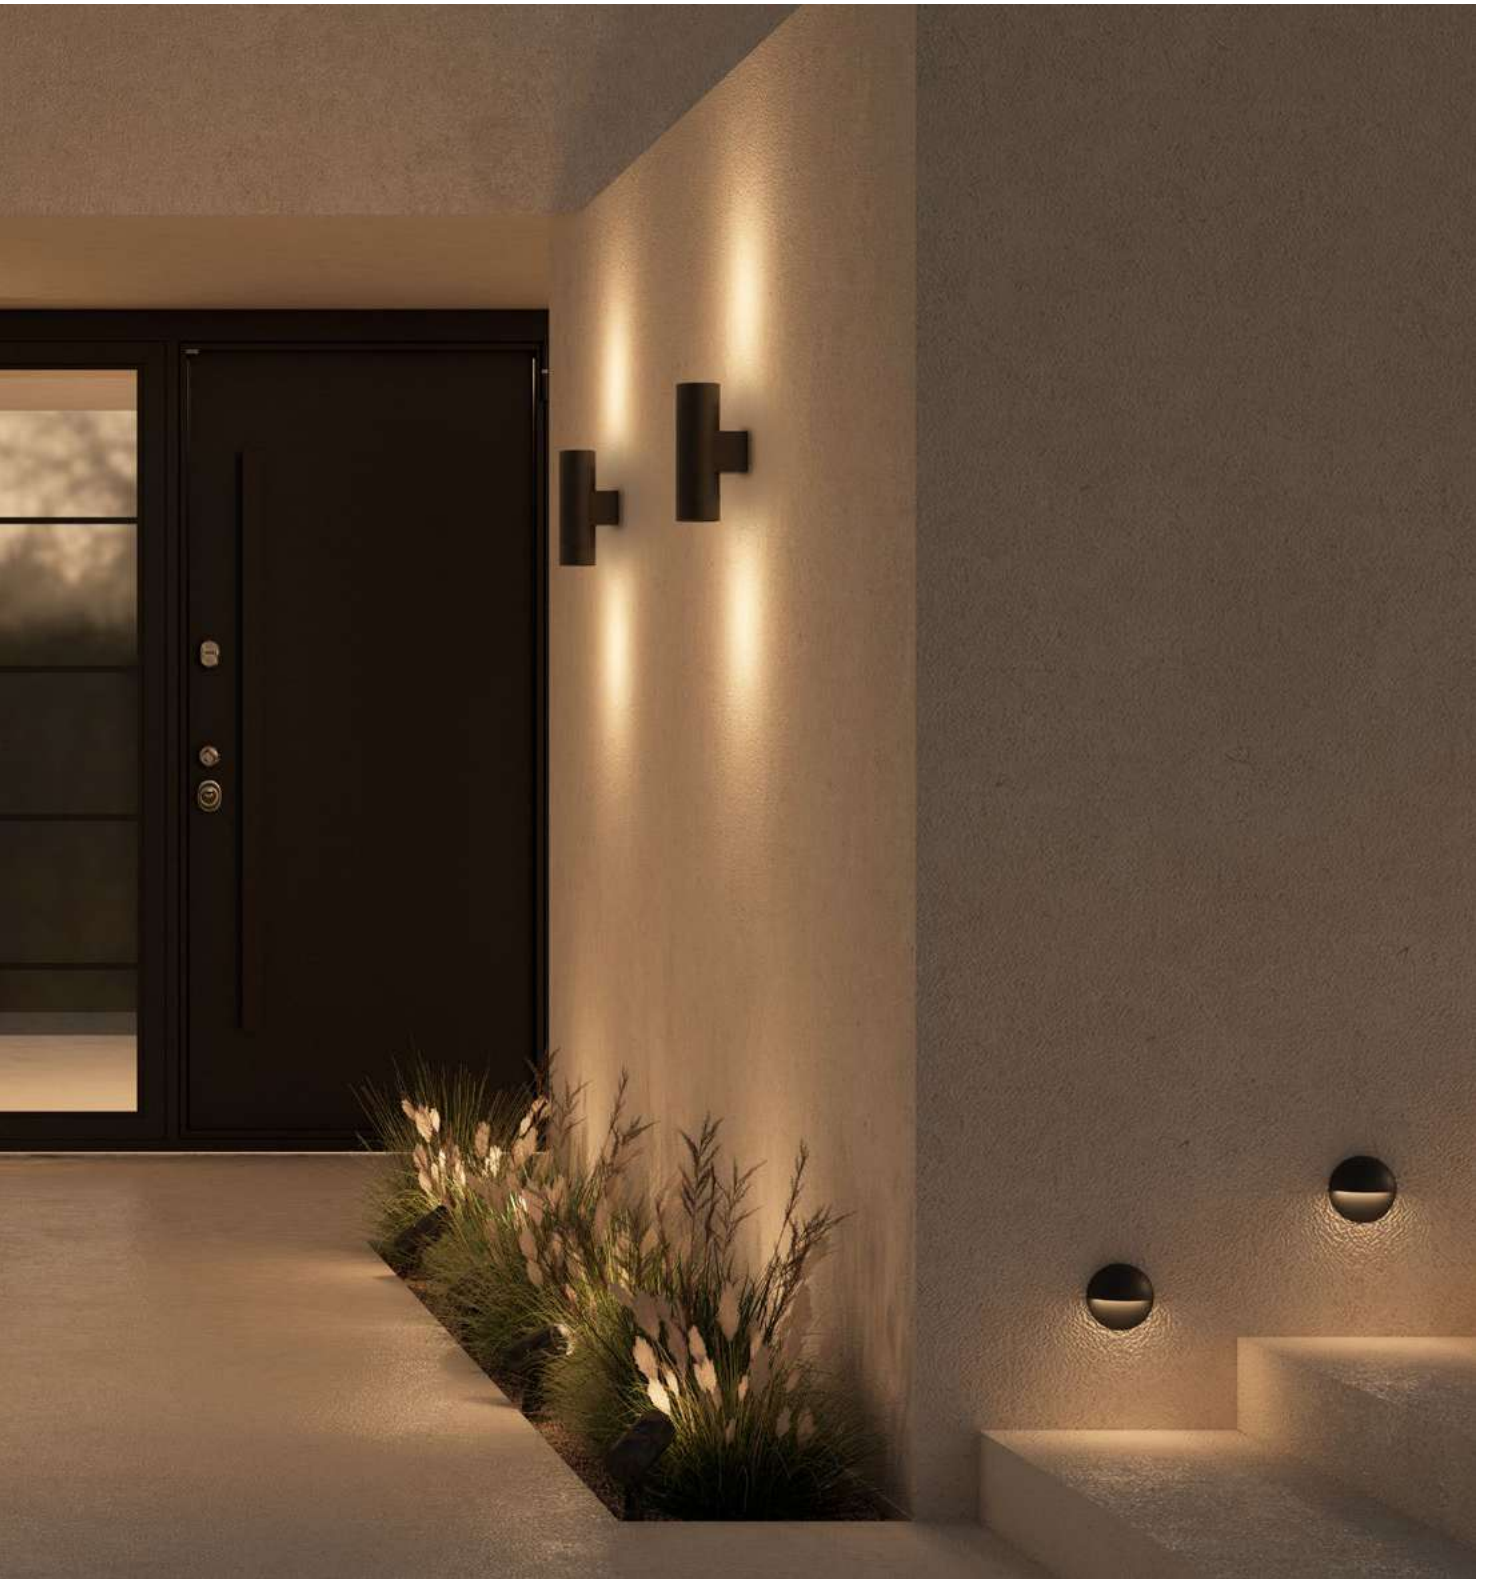

The company is very excited to undertake this new journey within the lighting sector, providing a complete catalogue to cover any requirement and remaining a leader in quality, service and design.

Spotlights	
Far	530
Pica	536
Ronda Spike	538
Jardí Spike	540
Ceiling Surface	
Barri	544
Vlok Down	545
Cala Down	548
Ceiling Recessed	
Vlok Recessed	552
Ciutat	555
Wall Surface	
Sight	558
Vlok Wall	560
Cala Wall	562
Far Wall	566
Ronda Wall	568
Jardí Wall	571
Passeig	572
Plaça Wall	576
Wall Recessed	
Up_Ext	580
Carrer	582
Uplights	
Poble	586
Vila	588
Parc	590
Bollard	
Plaça Bollard	596
Mercat	598