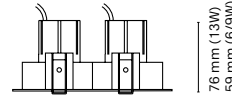

102 x 102 mm  
Cut out 90x90mm

02412-

175 mm  
Cut out: 150x90mm

02413-

250 mm  
Cut out: 225x90mm

	Colour	CRI/Temp.	Angle	Led	Dimming	Emergency
02411-	0 White	H 90 / 2700K	2 20°	0 780 lm / 6W**	- On-Off	- No Emergency
	1 Black	E 90 / 3000K	4 40°	1 1070 lm / 9W	R* Edge Cut	EM Kit 1h
	2 Grey	F 90 / 4000K	6 60°	2 3x 1400 lm / 13W	D* Dali push	
		D* 90 / 18-30K			B Bluetooth	
					M Matter	