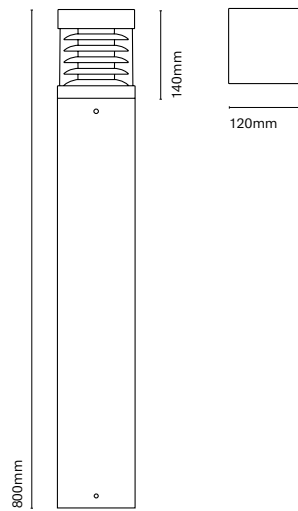

24702-
with accessory 24794-Y

	Colour	CRI/Temp.	Led
● 24701-	Y Anthracite	S Switchable	1 1200 lm / 10W
● 24702-			

Accessories

● 24792-Y	Round base for 800mm high
● 24793-Y	Round base for 265mm high
● 24794-Y	Square base for 800mm high
● 24795-Y	Square base for 250mm high
● 24791-Y	Round wall support

● Available while supplies last