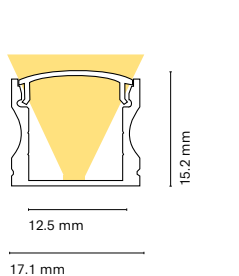

15979-

Colour	Lenght
0 White	200 200 cm
1 Black	
8 Silver	

* Includes Diffuser, End caps and Fixation clips