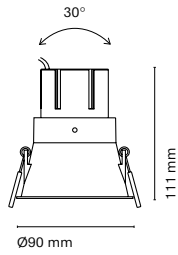

13 W

Cut-out 85mm