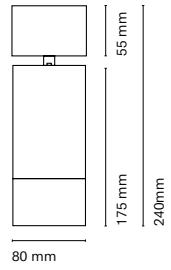

Owwl Surface

26132-

	Colour	CRI/Temp.	Angle	Led	Dimming
26132-	0 White	H 90 / 2700K	Z Zoom 20-60°	2 1900lm / 12W	- On-Off
	1 Black	E 90 / 3000K		3 2600lm / 18W	R Edge cut
		F 90 / 4000K		4 3600lm / 25W	N* Dali no-push
		W 90 / 3500K			

* Only 3600 lm