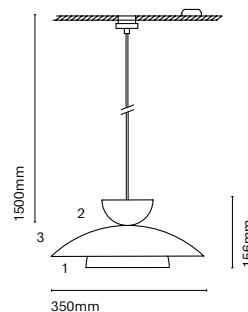

31341-
Tires Model 4 Recessed