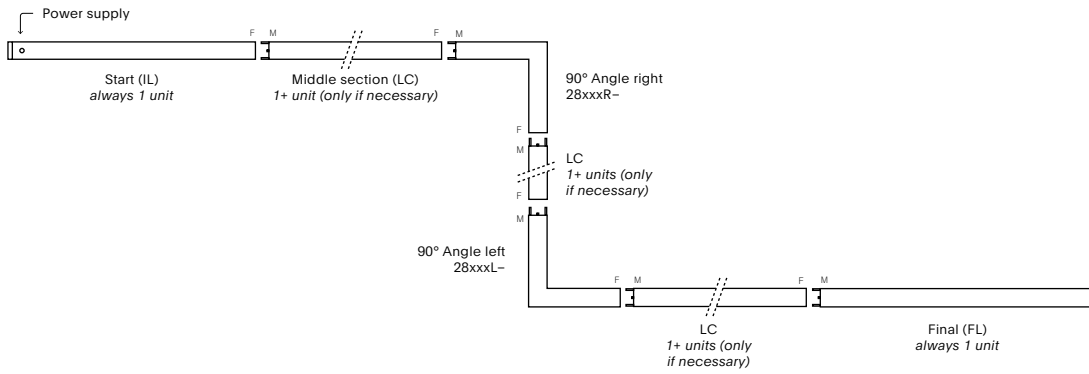

Z-shaped structure