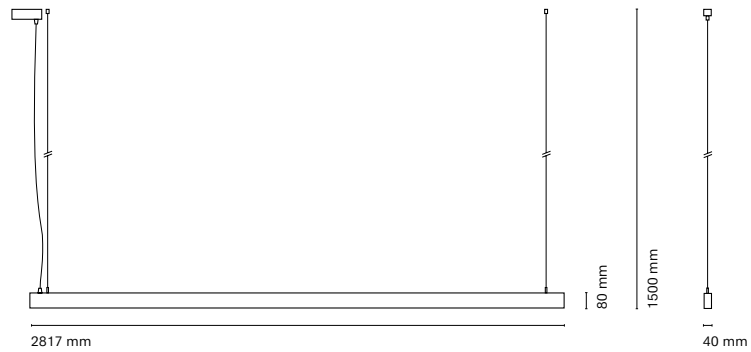

- 16130-
  Infinity Air Opal 2813 mm
- 16140-
  Infinity Air Microprismatic 2813mm
- 16150-
  Infinity Air Opal IP43 2813 mm
- 16160-
  Infinity Air Microprismatic IP43 2813mm