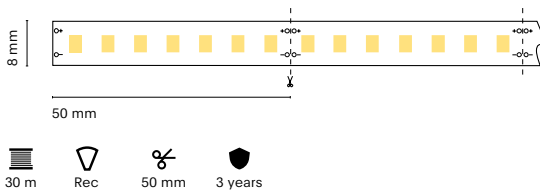

Temperature	Density	Lumen output	Power
21032-G	2700K	140 leds/m	1150 lm/m	9,6 W/m
21032-C	3000K	140 leds/m	1190 lm/m	9,6 W/m
21032-N	4000K	140 leds/m	1220 lm/m	9,6 W/m
21032-C/30	3000K	140 leds/m	1190 lm/m	9,6 W/m
21032-N/30	4000K	140 leds/m	1220 lm/m	9,6 W/m

Recommended length (max.) 6 m
Profile Recommended
Dimension 5000x8x2mm
Cut 50 mm / 7 LED
Roll 30m for 3000 / 4000K