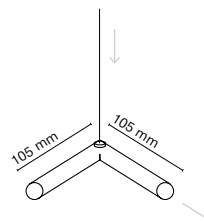

Middle - 90° Angle

32705-
32706-