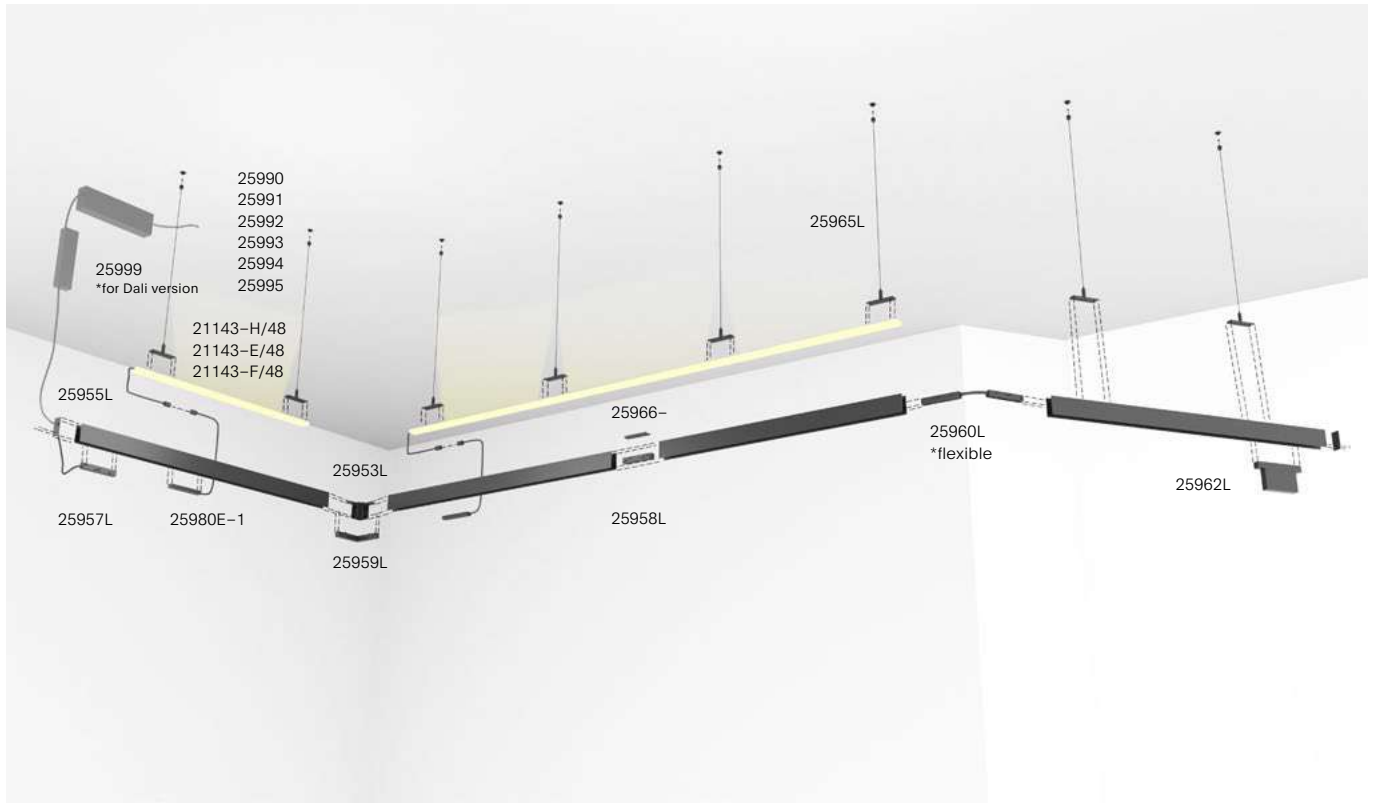

Suspension Up & Down

A) External power supply option