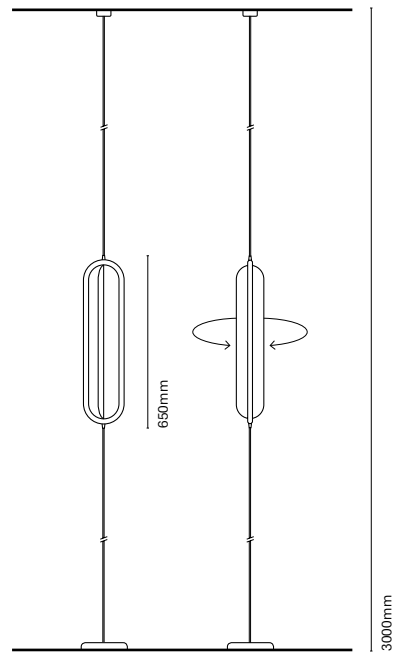

31130-
Bow Suspended V 650

	Colour	CRI/Temp.	Led	Dimming
31125-	1 Black	G 80 / 2700K	3 2370lm / 21W	- On-Off D Dali push

	Colour	CRI/Temp.	Led	Dimming
31130-	1 Black	G 80 / 2700K	1 1000lm / 10W	I Dimmer included