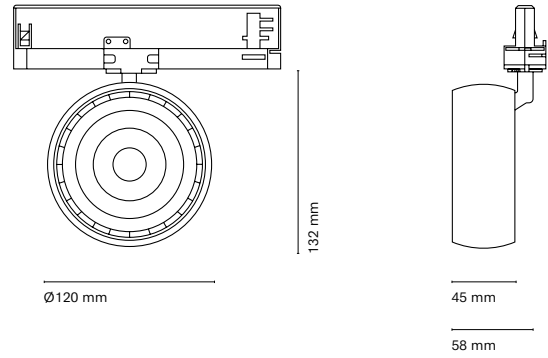

06101-

06103-

06102-

	Colour	CRI/Temp.	Angle	Led	Dimming
06101-	0 White	H 90 / 2700K	1 15°	2 1500lm / 12,5W	- On-Off
	1 Black	E 90 / 3000K	3 36°		D Dali push
		F 90 / 4000K			B Bluetooth
		W 90 / 3500K			

	Colour	CRI/Temp.	Angle	Led	Dimming
06102-	0 White	H 90 / 2700K	1 15°	2 1500lm / 12,5W	- On-Off
	1 Black	E 90 / 3000K	3 36°	3 2000lm / 18W	D Dali push
		F 90 / 4000K			B Bluetooth
		W 90 / 3500K			

	Colour	CRI/Temp.	Angle	Led	Dimming
06103-	0 White	H 90 / 2700K	1 15°	3 2000lm / 18W	- On-Off
	1 Black	E 90 / 3000K	3 36°	4 3000lm / 26W	D Dali push
		F 90 / 4000K			B Bluetooth
		W 90 / 3500K