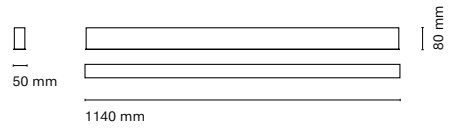

16204-
Infinity Frame Opal IP43 1140mm

16214-
Infinity Microprismatic IP43 1140mm