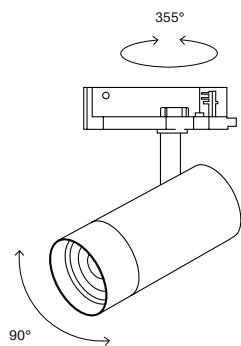

26111-
26112-
26113-
Owwl