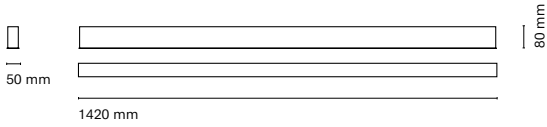

16205-
Infinity Frame Opal IP43 1420mm

16215-
Infinity Microprismatic IP43 1420mm