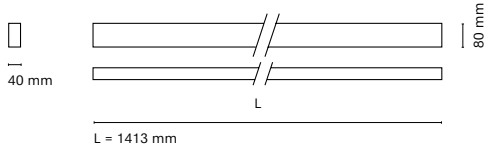

16105-
Infinity Down Opal IP43 1413mm

16115-
Infinity Microprismatic IP43 1413mm