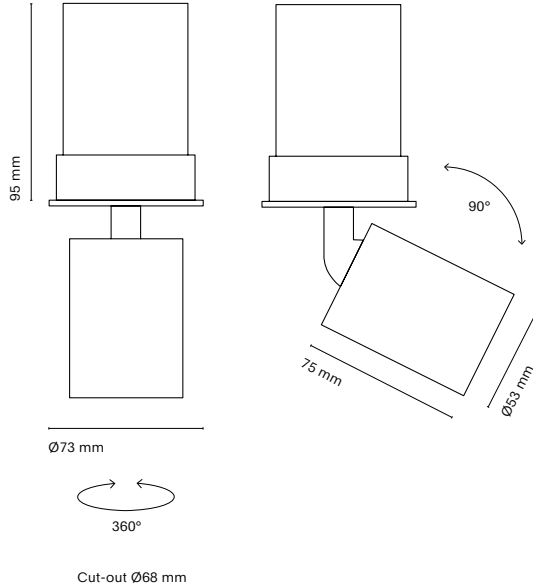

06815-
Telos 70