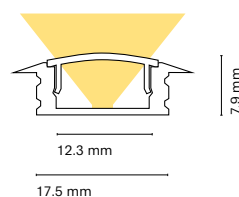

22007P-

Colour	Lenght
0 White	200 200 cm
1 Black	
8 Silver	

* Includes Diffuser, End caps and Fixation clips