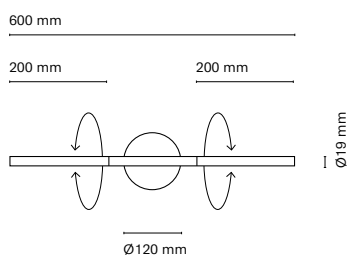

31182-
Line Wall Horizontal Double 600 mm