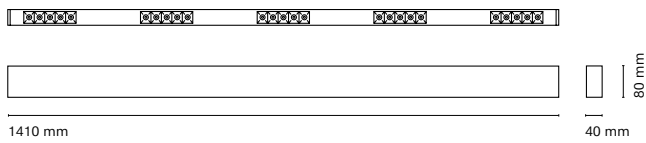

16606- Infinity Dot Down   16616- Infinity Dot Air   16706- Infinity Dot Frame