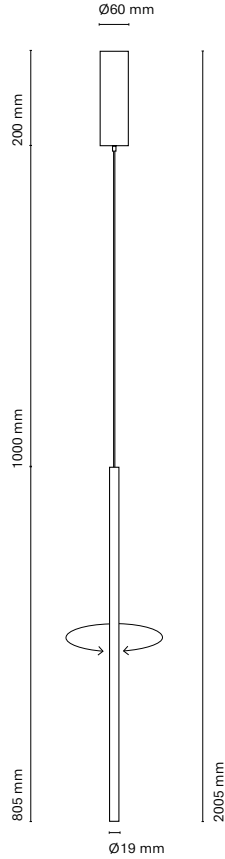

31157-
Line Suspended 762mm

	Colour	CRI/Temp.	Led	Dimming
31155-	0 White	H 90 / 2700K	1 910lm / 9,5W	- On-Off
	1 Black	E 90 / 3000K		
	7* Satin Nickel	F 90 / 4000K		
	D* Gold			

* Black canopy

	Colour	CRI/Temp.	Led	Dimming
31157-	0 White	H 90 / 2700K	1 1280lm / 13,5W	- On-Off
	1 Black	E 90 / 3000K		
	7* Satin Nickel	F 90 / 4000K		
	D* Gold			

• Customization options available under request:
Special colors (minimum units)

* Black canopy