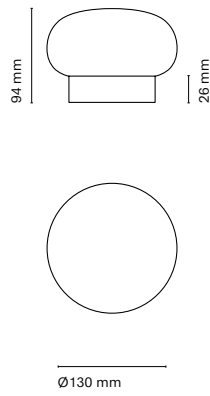

24512-
Sight round base