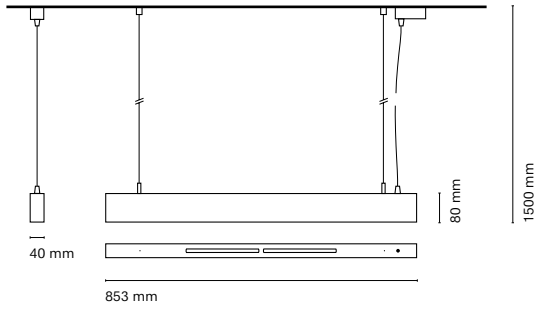

16303-
Infinity Up&Down Opal 853mm

16313-
Infinity Up&Down Microprismatic 853mm