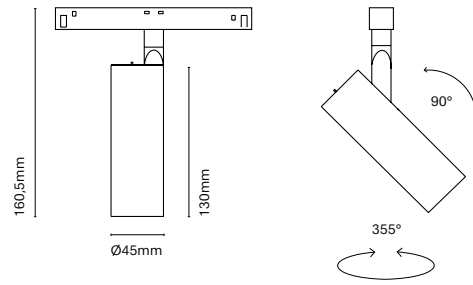

25025E-
Sutil Mini 48V