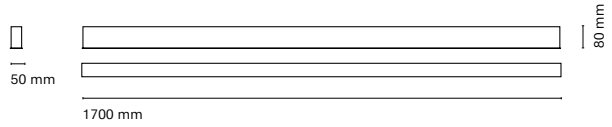

16206-
Infinity Frame Opal IP43 1700mm

16216-
Infinity Microprismatic IP43 1700mm