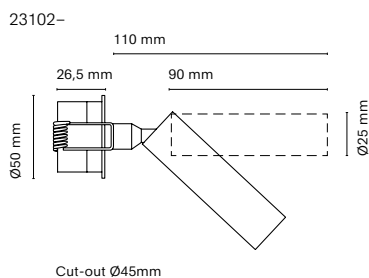

Hipnos

	Colour	CRI/Temp.	Angle	Led	Dimming
23102-	0 White	H 90 / 2700K	3 36°	0 110 lm / 2W	- On-Off
	1 Black				

Honeycomb included

ES
Nuestro aplique de pared ahora más minimalista que nunca. Gracias a su restyling Hipnos ofrece una iluminación discreta pero eficiente ideal para entornos de lectura. Su perfil delgado se integra sin problemas en paredes, proporcionando una iluminación enfocada sin abrumar el espacio.

FR
Notre applique murale désormais plus minimaliste que jamais. Grâce à son restyling Hipnos, elle offre un éclairage discret mais efficace, idéal pour les environnements de lecture. Son profil mince s'intègre parfaitement dans les murs, fournissant un éclairage focalisé sans surcharger l'espace.

IT
Il nostro applique da parete ora più minimalista che mai. Grazie al suo restyling Hipnos offre una illuminazione discreta ma efficiente ideale per ambienti di lettura. Il suo profilo sottile si integra senza soluzione di continuità nelle pareti, fornendo un'illuminazione focalizzata senza appesantire lo spazio.