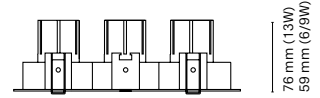

102 x 102 mm  
Cut out 90x90mm

02412-

175 mm  
Cut out: 150x90mm

02413-

250 mm  
Cut out: 225x90mm

	Colour	CRI/Temp.	Angle	Led	Dimming	Emergency
02411-	0 White	H 90 / 2700K	2 20°	0 780 lm / 6W**	- On-Off	- No Emergency
	1 Black	E 90 / 3000K	4 40°	1 1070 lm / 9W	R* Edge Cut	EM Kit 1h
	2 Grey	F 90 / 4000K	6 60°	2 3x 1400 lm / 13W	D* Dali push	
		D* 90 / 18-30K			B Bluetooth	
					M Matter	