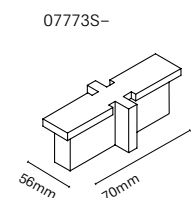

Accessories

07764S-	Right power supply
07765S-	Left power supply
07775S-	Central power supply
07768S-	Internal 90° connector
07767S-	External 90° connector
07766S-	End Cap
07770S-	Suspension kit (1.5m-1 uds) silver
07771S-	Suspension kit (3m-1 uds)
07773S-	Contact joint

Colour	
0	White
1	Black