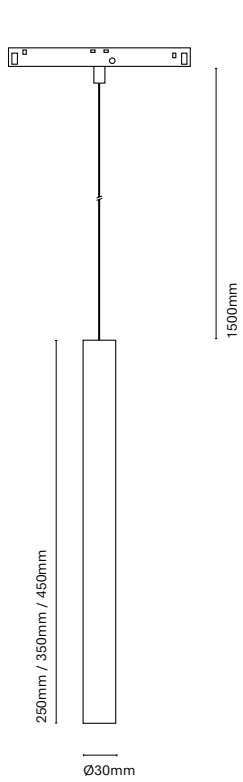

25221E- 48V BCN 30 (250mm)
25222E- 48V BCN 30 (350mm)
25223E- 48V BCN 30 (450mm)