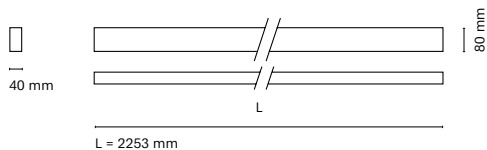

16108-
Infinity Down Opal IP43 2253mm

16118-
Infinity Microprismatic IP43 2253mm