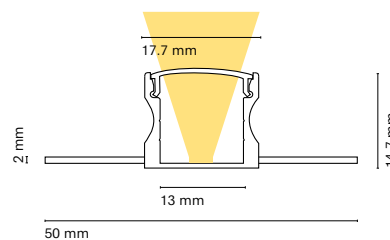

Architectural profile for wall

ES Perfil arquitectónico para pared
FR Profil de mur architectural
IT Profilo architettonico per parete

Material
AL6063-T5

Application
Recessed

Inner dimension
13 mm

Maximum power
20W