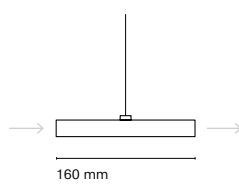

Accessories

		Length	Colour	Dimming
32700-	Start feeder surface	1500 mm	0 White	- On-Off
32701-	Start feeder recessed	1500 mm	1 Black	D Dali
32702-	Middle feeder surface	1500 mm	7 Satin Nickel	B Bluetooth
32703-	Middle feeder recessed	1500 mm	E Silk Grey (RAL 7044)	
32704-	Middle connector	1500 mm		
32705-	90° Angle feeder surface	1500 mm		
32706-	90° Angle feeder recessed	1500 mm		
32707-	90° Angle connector	1500 mm		
32708-	End	1500 mm		

Middle linear

32704-

Middle - 90° Angle

→ Electrical path