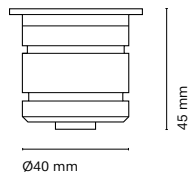

ES

Poble es una gama de uplights de exterior compactos con marcos finos, disponibles en tres tamaños. Proporciona luz precisa y uniforme para jardines, fachadas o caminos, con un diseño minimalista y rendimiento técnico fiable.

FR

Poble est une gamme d'uplights d'extérieur compacts avec des cadres fins, disponibles en trois tailles. Elle fournit une lumière précise et uniforme pour les jardins, façades ou chemins, avec un design minimaliste et des performances techniques fiables.

IT

Poble è una gamma di uplight da esterno compatti con cornici sottili, disponibili in tre dimensioni. Fornisce una luce precisa e uniforme per giardini, facciate o percorsi, con un design minimalista e prestazioni tecniche affidabili.

24030-

24031-

24032-

Cover height for model 24030 is 65mm.
Cover height for model 24031 is 58mm.
Cover height for model 24032 is 72mm.

	Colour	CRI/Temp.	Angle	Led
24030-	8 Aluminium	H 90 / 2700K	3 30°	0 60lm / 1,5W
		E 90 / 3000K		
		F 90 / 4000K		
24031-	8 Aluminium	H 90 / 2700K	1 12°	1 160lm / 3W
		E 90 / 3000K	3 30°	
		F 90 / 4000K		
24032-	8 Aluminium	H 90 / 2700K	1 15°	2 275lm / 5W
		E 90 / 3000K	3 27°	
		F 90 / 4000K		

24V Converters

		Dimensions	Power	IP
220-240V On-off:	15090-24	110x40x29,5mm	35 W	IP67
	15063B-24	155,5x41,5x30mm	60 W	IP67
220-240V Dali:	15091-24D	167x50x31mm	45 W	IP67
110-240V:	15063-24MW	163x43x32mm	60 W	IP67

Installation recommendation (24V DC):

Use 2x2.5 mm² cable with a maximum length of 25m (one-way). Connect a maximum of 8-10 luminaires in parallel per converter. A star distribution is recommended; avoid long daisy-chain connections. For the power supply, use RZ1-K (AS) 0.6/1 kV cable, suitable for outdoor installation and direct burial in accordance with applicable regulations.