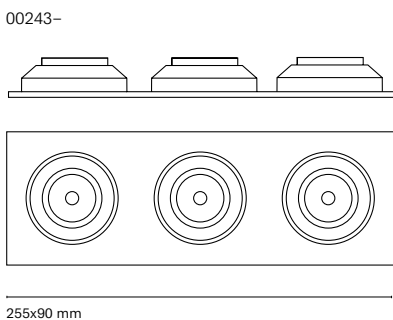

### Accessories

00238-	Visual Comfort
15045-1	Honeycomb

	Colour
00239-	Wallwasher
	0 White
	1 Black
	8 Aluminum