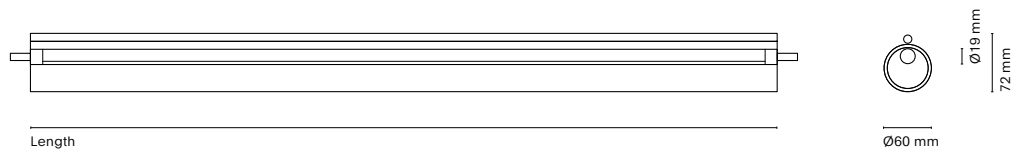

Lines system glass	Length
32611-	900mm
32612-	1200mm
32613-	1500mm