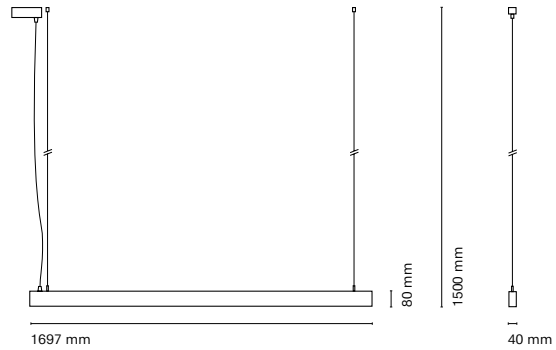

16126-
Infinity Air Opal 1693mm

16136-
Infinity Air Microprismatic 1693mm

16146-
Infinity Air Opal IP43 1693mm

16156-
Infinity Air Microprismatic IP43 1693mm