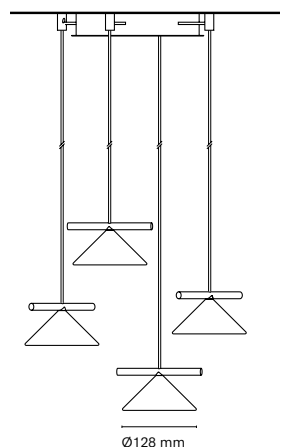

Belle chandelier

32131-

32132-

32133-

32134-

More configurations available
on Belle System

	Colour	CRI/Temp.	Led	Dimming
32131-	● 1 Graphite Black	H 90 / 2700K	3 3x 975lm / 3x 7W	- On-Off
	● E Silk Grey (RAL 7044)	E 90 / 3000K		R Edge Cut
	● J Cement Grey (RAL 7033)	F 90 / 4000K		N Dali no-push
	● L Stone Brown			
	● S Red Oxide (RAL 3009)			

	Colour	CRI/Temp.	Led	Dimming
32132-	● 1 Graphite Black	H 90 / 2700K	4 4x 975lm / 4x 7W	- On-Off
	● E Silk Grey (RAL 7044)	E 90 / 3000K		R Edge Cut
	● J Cement Grey (RAL 7033)	F 90 / 4000K		N Dali no-push
	● L Stone Brown			
	● S Red Oxide (RAL 3009)			

	Colour	CRI/Temp.	Led	Dimming
32133-	● 1 Graphite Black	H 90 / 2700K	6 6x 975lm / 6x 7W	- On-Off
32134-	● E Silk Grey (RAL 7044)	E 90 / 3000K		R Edge Cut
	● J Cement Grey (RAL 7033)	F 90 / 4000K		N Dali no-push
	● L Stone Brown			
	● S Red Oxide (RAL 3009)