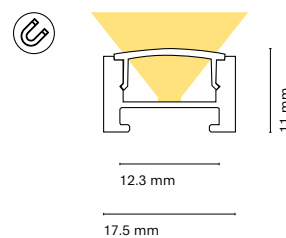

Colour	Lenght
22003-	0 White	200 200 cm
	1 Black	150 150 cm
	8 Silver	100 100 cm
		050 50 cm

Accessories

	Lenght
22301-	Transparent diffuser (loss by diffuser 5%) 200 200 cm
22302-	Opal diffuser (loss by diffuser 30%) 150 150 cm
	100 100 cm
	050 50 cm

22501-2	End cap with hole
22502-2	End cap without hole
22503-	Fixation clip

22301-
22302-   22501-2
22502-2   22503-

Accessories

	Lenght
22303-	Transparent diffuser (loss by diffuser 5%) 200 200 cm
22304-	Opal diffuser (loss by diffuser 30%) 150 150 cm
22312-	Black diffuser (loss by diffuser 80%) 100 100 cm
	050 50 cm

	Colour
22506-	End cap with hole 0 White
22507-	End cap without hole 1 Black
	2 Grey

22508-	Fixation clip
22509-	Magnet profile clamp

22303-   22506-
22304-   22507-   22508-