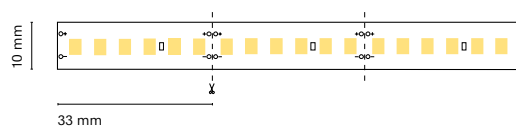

Temperature	Density	Lumen output	Power
21053-Y	2200K	180 leds/m	1300 lm/m	14,4 W/m
21053-H	2700K	180 leds/m	1370 lm/m	14,4 W/m
21053-E	3000K	180 leds/m	1390 lm/m	14,4 W/m
21053-F	4000K	180 leds/m	1450 lm/m	14,4 W/m

Recommended length (max.) 5 m
Profile Essential
Dimension 5000x10x2mm
Cut 33 mm / 6 LED