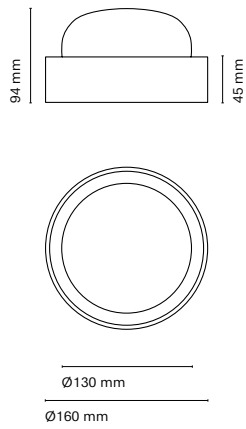

24511-
Sight round