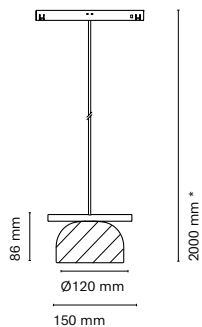

06797-

06798-

Mas Vell, Project by Stefano Colli  
Photography by Leo García Mendez

25114-  
Belle 48V

25115-  
Belle 48V

25116-  
Belle 48V

\* Non-adjustable length.  
Customization options available under request.