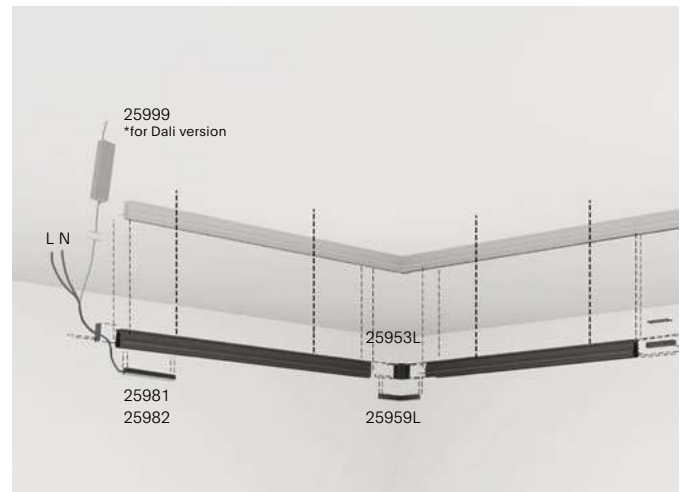

B) Internal power supply option

* A) and B) are excluding