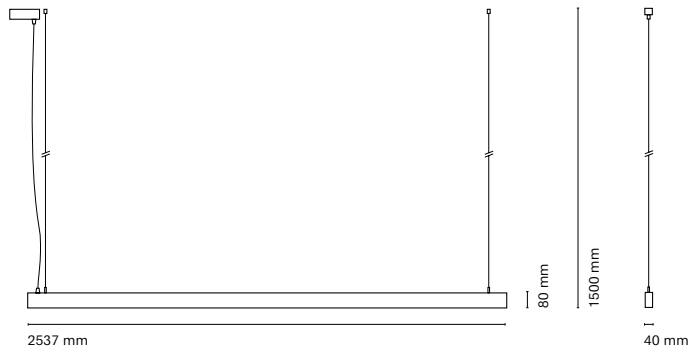

- 16129-
  Infinity Air Opal 2533 mm
- 16139-
  Infinity Air Microprismatic 2533mm
- 16149-
  Infinity Air Opal IP43 2533 mm
- 16159-
  Infinity Air Microprismatic IP43 2533mm