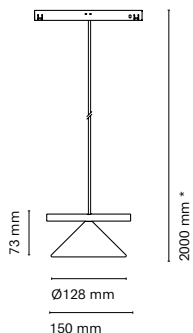

06797-

06798-

Mas Vell, Project by Stefano Colli  
Photography by Leo García Mendez

25114-  
Belle 48V

25115-  
Belle 48V

25116-  
Belle 48V

\* Non-adjustable length.  
Customization options available under request.