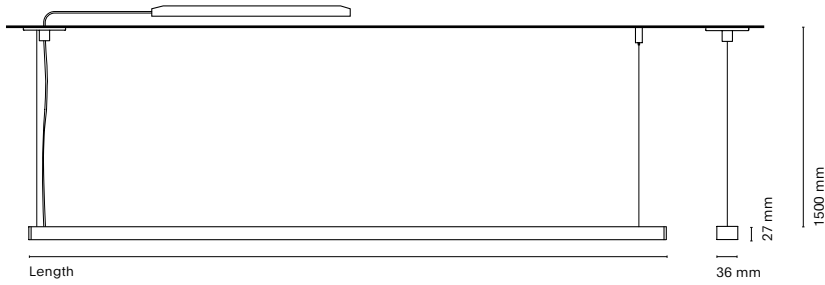

Air / Air Up& Down Semi Recessed

Air Semi Recessed

Opal	Dot	Length
27305-	/ 27355-	633 mm
27310-	/ 27360-	1258 mm
27312-	/ 27362-	1508 mm
27314-	/ 27364-	1758 mm
27316-	/ 27366-	2008 mm

Air Up& Down Semi Recessed

Opal	Dot	Length
27505-	/ 27555-	633 mm
27510-	/ 27560-	1258 mm
27512-	/ 27562-	1508 mm
27514-	/ 27564-	1758 mm
27516-	/ 27566-	2008 mm

↓ Grey number indicates the required power code:

Air Semi Recessed		Colour	CRI/Temp.	Led	Dimming
Opal	Dot				
2	27305- / 27355-	0 White	H 90 / 2700K	2 1812lm / 13W	- On-Off
3	27310- / 27360-	1 Black	E 90 / 3000K	3 3625lm / 25W	D Dali push
4	27312- / 27362-	B Blue Grey (RAL 7031)	F 90 / 4000K	4 4350lm / 30W	
5	27314- / 27364-	J Cement Grey (RAL 7033)	1* SE Home	5 5075lm / 35W	
6	27316- / 27366-	E Silk Grey (RAL 7044)	2* SE Office	6 5800lm / 40W	
			3* SE Hospitality		

Air Up& Down Semi Recessed		Colour	CRI/Temp.	Led	Dimming
Opal	Dot				
3	27505- / 27555-	0 White	H 90 / 2700K	3 3262lm / 23W	- On-Off
6	27510- / 27560-	1 Black	E 90 / 3000K	6 6888lm / 48W	D Dali push
7	27512- / 27562-	B Blue Grey (RAL 7031)	F 90 / 4000K	7 8338lm / 58W	
8	27514- / 27564-	J Cement Grey (RAL 7033)	1* SE Home	8 9788lm / 68W	
9	27516- / 27566-	E Silk Grey (RAL 7044)	2* SE Office	9 11238lm / 78W	
			3* SE Hospitality		

* Spectral Echoes only available in dimmable options: Dali or Bluetooth