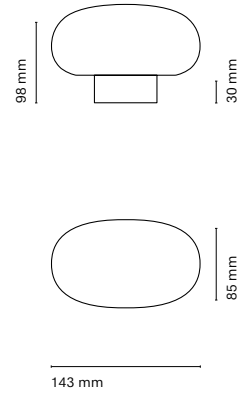

24522-
Sight oval base

	Colour	CRI/Temp.	Led	Dimming
24511-	● 1 Graphite Black	H 90 / 2700K	0 700lm/6W	- On-Off
	● T Brown Grey (RAL 7013)	E 90 / 3000K		D Dali push
	● 7 Satin Nickel	F 90 / 4000K		
	● P Pebble Grey (RAL 7032)			
24512-	● 1 Graphite Black	H 90 / 2700K	0 700lm/6W	- On-Off
	● P Pebble Grey	E 90 / 3000K		D Dali push
		F 90 / 4000K		
24521-	● 1 Graphite Black	H 90 / 2700K	0 580lm/6W	- On-Off
	● T Brown Grey (RAL 7013)	E 90 / 3000K		D Dali push
	● 7 Satin Nickel	F 90 / 4000K		
	● P Pebble Grey (RAL 7032)			
24522-	● 1 Graphite Black	H 90 / 2700K	0 580lm/6W	- On-Off
	● P Pebble Grey (RAL 7032)	E 90 / 3000K		D Dali push
		F 90 / 4000K