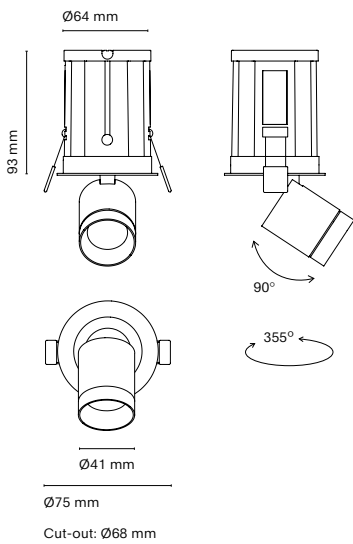

Colour	CRI/Temp.	Angle	Led	Dimming	Emergency
06812-	0 White	H 90 / 2700K	1 15°	0 600 lm / 6W	- On-Off	- No Emergency
	1 Black	E 90 / 3000K	2 24°	1 900 lm / 9W	D Dali push	EM Kit 1h
		F 90 / 4000K	3 36°		B Bluetooth	
			4 50°		M Matter	

Available while supplies last

Accessories

06891- Honeycomb