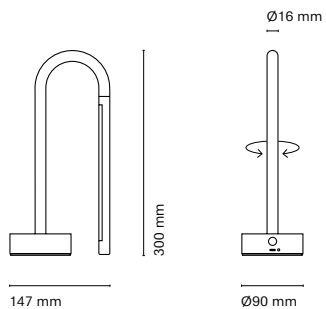

Colour	CRI/Temp.	Led
31105-	● 1 Black	G 80 / 2700K	0 180lm / 2.1W
	● B Blue Grey (RAL 7031)		
	● G Olive Green (RAL 6003)		
	● S Red Oxide (RAL 3009)		
	● P Pebble Grey (RAL 7032)