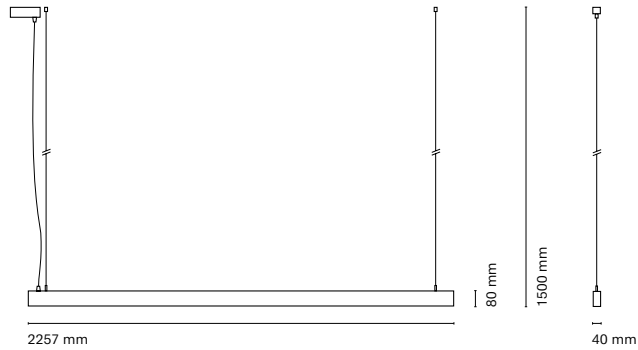

- 16128-
  Infinity Air Opal 2253 mm
- 16138-
  Infinity Air Microprismatic 2253mm
- 16148-
  Infinity Air Opal IP43 2253 mm
- 16158-
  Infinity Air Microprismatic IP43 2253mm