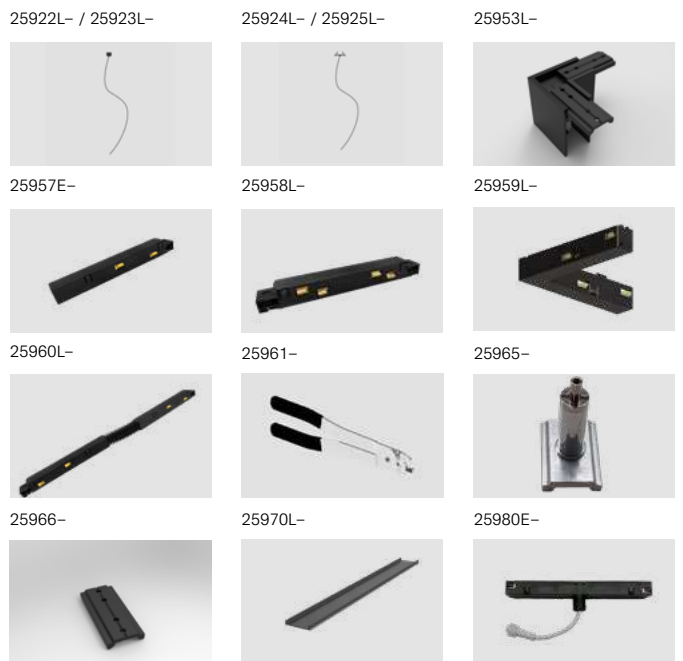

Accessories

21143-H/48	Led strip 48V 2700K 14.4W CRI90 – 5m roll
21143-E/48	Led strip 48V 3000K 14.4W CRI90 – 5m roll
21143-F/48	Led strip 48V 4000K 14.4W CRI90 – 5m roll
25922L-	Surface Canopy ø55x40x2000mm
25923L-	Surface Canopy Dali ø55x40x2000mm
25924L-	Semirecessed Canopy
25925L-	Semirecessed Canopy Dali
25953L-	"L" connector not electrified
25957L-	Power supply (End Feed)
25958L-	Electrified lineal joint
25959L-	Electrified "L" joint
25960L-	Electrified flexible joint
25961-	Electrical contact cutting tool
25965-	Suspension Kit Indirect lighting
25966-	Joint indirect lighting
25970L-	Decorative blind cover 2000m

Colour	
0	White
1	Black