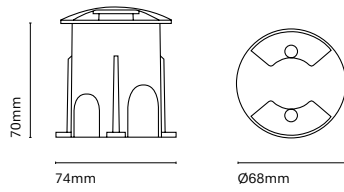

24003-

24004-