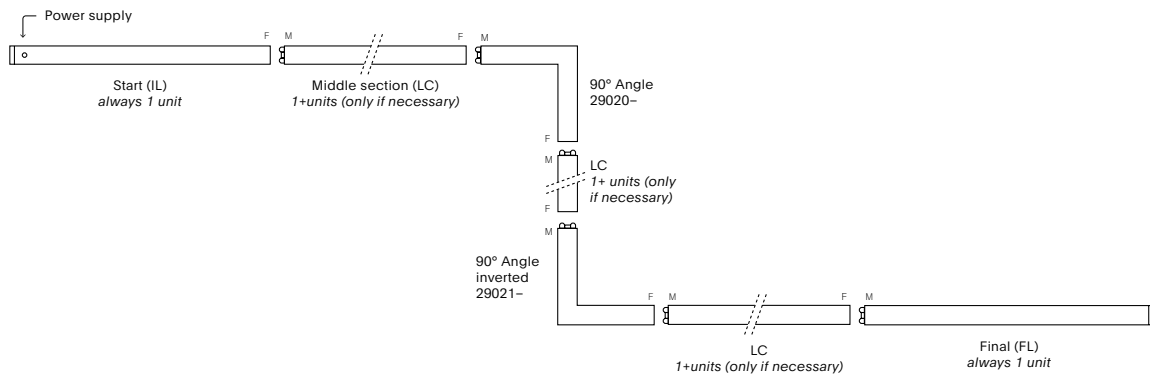

# 90° Angle combination possibilities

L-shaped structure

U-shaped structure

Z-shaped structure

Closed structure

The Infinity family is made up of continuous light linear structures with a variety of installations and endless configurations. It exists in a wall, suspended, recessed and surfaced version