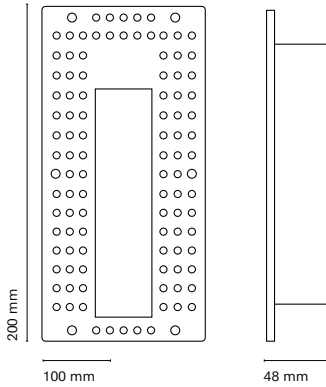

Presence sensor

Cut-out 170x40x45
Recommended height above the floor: approx. 20 cm