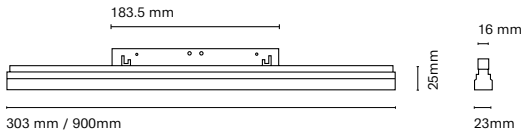

25112E- 48V Opal Lineal 303 mm
25113E- 48V Opal Lineal 900 mm