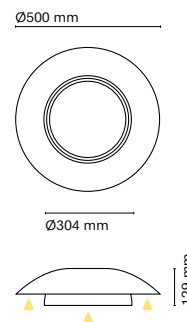

31440–
Tires Down 700mm