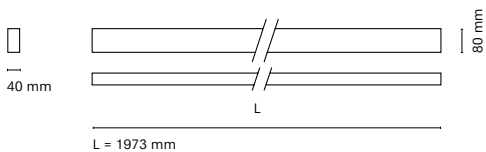

16107-
Infinity Down Opal IP43 1973mm

16117-
Infinity Microprismatic IP43 1973mm