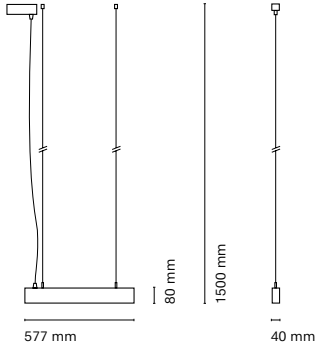

16122-
Infinity Air Opal 573mm

16132-
Infinity Air Microprismatic 573mm

16142-
Infinity Air Opal IP43 573mm

16152-
Infinity Air Microprismatic IP43 573mm

16123-
Infinity Air Opal 853mm

16133-
Infinity Air Microprismatic 853mm

16143-
Infinity Air Opal IP43 853mm

16153-
Infinity Air Microprismatic IP43 853mm

16124-
Infinity Air Opal 1133mm

16134-
Infinity Air Microprismatic 1133mm

16144-
Infinity Air Opal IP43 1133mm

16154-
Infinity Air Microprismatic IP43 1133mm

Infinity Air

	Colour	CRI/Temp.	Led	Dimming
16122-	0 White	H 90 / 2700K	L 1800lm / 12W	- On-Off
16132-	1 Black	E 90 / 3000K	H 3300lm / 22W	D* Dali push
16142-	2 Grey	F 90 / 4000K	A* 2150-2280 lm / 14,2W	B* Bluetooth
16152-		T* 80 / 27-65K	B* 3040-3240 lm / 21,4W	C Cord Switch
		1*** SE Home		
		2*** SE Office		
		3*** SE Hospitality		

	Colour	CRI/Temp.	Led	Dimming	Emergency
16123-	0 White	H 90 / 2700K	L 2700lm / 18W	- On-Off	- No Emergency
16133-	1 Black	E 90 / 3000K	H 4950lm / 33W	D* Dali push	EM Kit 1h
16143-	2 Grey	F 90 / 4000K	A* 3225-2420 lm / 21,3W	B* Bluetooth	
16153-		T* 80 / 27-65K	B* 4560-4860 lm / 32,1W	C Cord Switch	
		1*** SE Home		I Intelligent	
		2*** SE Office			
		3*** SE Hospitality			

	Colour	CRI/Temp.	Led	Dimming	Emergency
16124-	0 White	H 90 / 2700K	L 3600lm / 24W	- On-Off	- No Emergency
16134-	1 Black	E 90 / 3000K	H 6600lm / 44W	D* Dali push	EM Kit 1h
16144-	2 Grey	F 90 / 4000K	A 4300-4560 lm / 28,4W	B* Bluetooth	
16154-		T* 80 / 27-65K	B 6080-6480 lm / 42,8W	C Cord Switch	
		1*** SE Home		I Intelligent	
		2*** SE Office			
		3*** SE Hospitality			

* Asterisk indicates the combination Tunable White

** With the Intelligent Dimming system, the length of the luminaire is +50mm

*** Spectral Echoes only available in Low Power (L) and dimmable options: Dali or Bluetooth

• Customization options available under request:
Special colors (minimum units)