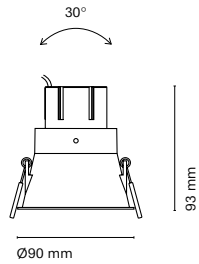

Tolva M

00411-
Tolva M Adjustable

6/9 W