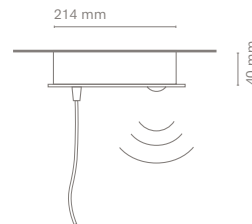

90220-1 Power supply base B2L ConnectMe 25 luminaires black
90221-1 Power supply base B2L ConnectMe 40 luminaires black
90222-1 Power supply base B2L ConnectMe 64 luminaires black
90223-1 Power supply base B2L Multisensor 25 luminaires black
90224-1 Power supply base B2L Multisensor 40 luminaires black
90225-1 Power supply base B2L Multisensor 64 luminaires black