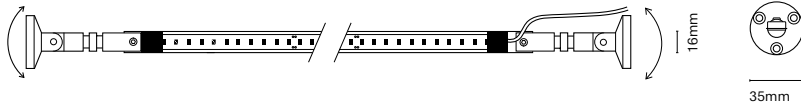

21501-
230V set

21505-
24V set