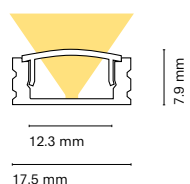

22006P-

Colour	Lenght
0 White	200 200 cm
1 Black	
8 Silver	

* Includes Diffuser, End caps and Fixation clips