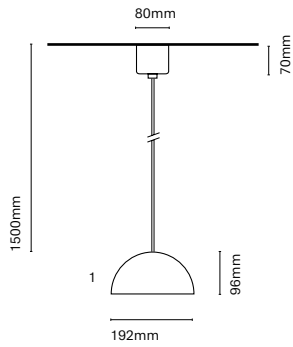

31310-
Tires Model 1