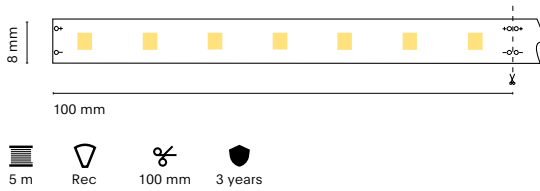

Colosseo

Wide range of power ratings and colour temperatures thanks to the LED 2835.

Voltage 24V	McAdam step SDCM<3
CRI >80	Warranty 5 years
Efficiency Up to 127lm/W	Lifetime 50.000h L80B10
LED type 2835	PCB Thickness 2 oz
IP IP20	

	Temperature	Density	Lumen output	Power
21031-G	2700K	70 leds/m	585 lm/m	4,8 W/m
21031-C	3000K	70 leds/m	600 lm/m	4,8 W/m
21031-N	4000K	70 leds/m	615 lm/m	4,8 W/m

Recommended length (max.) 9 m
Profile Recommended
Dimension 5000x8x2mm
Cut 100 mm / 7 LED