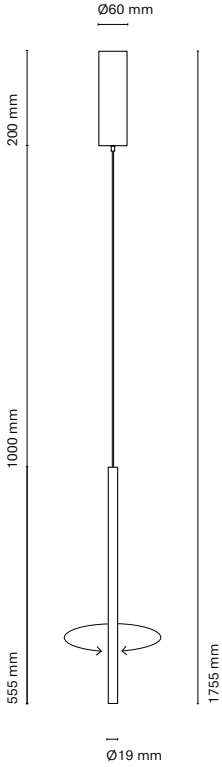

ES

Lines se caracteriza por su capacidad de generar calidez en cada espacio, sus múltiples versiones permiten utilizarla como iluminación de ambiente o iluminación acentual pudiéndola proyectar en zonas de paso, espejos de baño, resaltando lienzos de arte, entre muchas más aplicaciones.

Gracias a la tecnología LED implementada permite crear una luz técnica, cálida y controlada perfecta para cada proyecto.

FR

Lines se caractérise par sa capacité à générer de la chaleur dans chaque espace, ses multiples versions lui permettent d'être utilisé comme éclairage d'ambiance ou d'accentuation et peut être projeté dans les zones de transit, les miroirs de salle de bains, la mise en valeur de toiles d'art, parmi de nombreuses autres applications.

Grâce à la technologie LED mise en œuvre, elle permet de créer une lumière technique, chaude et contrôlée, parfaite pour chaque projet.

IT

Lines si contraddistingue per la sua capacità di creare calore in ogni spazio, le sue diverse versioni permettono di utilizzarla come illuminazione di ambiente o illuminazione d'accento, potendola proiettare in zone di passaggio, specchi da bagno, risaltando tele d'arte, oltre ad altre molte applicazioni.

La tecnologia LED permette di creare una luce tecnica, calda e controllata, perfetta per ogni tipo di progetto

31155-
Line Suspended 562mm