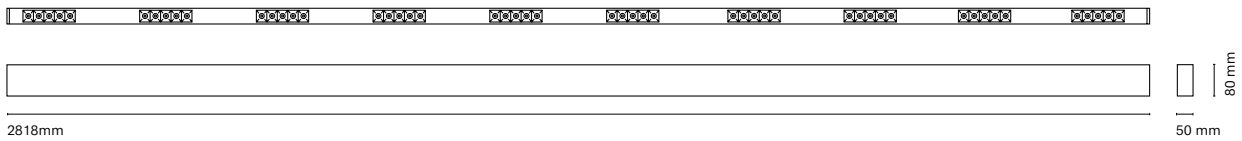

Colour	CRI/Temp.	Angle	Led	Dimming	Emergency
16607-	0 White	H 90 / 2700K	1 12°	5 4340 lm / 35W	- On-Off	- No emergency
16617- *	1 Black	E 90 / 3000K	3 34°	8 7350 lm / 70W	D Dali push	EM 1H Kit
16707-	2 Grey	F 90 / 4000K	4 48°		B Bluetooth	
					I* Intelligent	
	Colour	CRI/Temp.	Angle	Led	Dimming	Emergency
16608-	0 White	H 90 / 2700K	1 12°	5 4960 lm / 40W	- On-Off	- No emergency
16618- *	1 Black	E 90 / 3000K	3 34°	9 8400 lm / 80W	D Dali push	EM 1H Kit
16708-	2 Grey	F 90 / 4000K	4 48°		B Bluetooth	
					I* Intelligent	
	Colour	CRI/Temp.	Angle	Led	Dimming	Emergency
16609-	0 White	H 90 / 2700K	1 12°	6 5580 lm / 45W	- On-Off	- No emergency
16619- *	1 Black	E 90 / 3000K	3 34°	9 9450 lm / 90W	D Dali push	EM 1H Kit
16709-	2 Grey	F 90 / 4000K	4 48°		B Bluetooth	
					I* Intelligent	
	Colour	CRI/Temp.	Angle	Led	Dimming	Emergency
16610-	0 White	H 90 / 2700K	1 12°	7* 6200 lm / 50W	- On-Off	- No emergency
16620- *	1 Black	E 90 / 3000K	3 34°	9 10500 lm / 100W	D Dali push	EM 1H Kit
	2 Grey	F 90 / 4000K	4 48°		B Bluetooth	
					I* Intelligent	

• Customization options available under request:
Special colors (minimum units)

* Asterisk indicates combination Intelligent