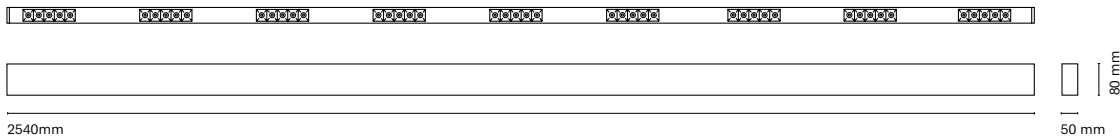

16610- Infinity Dot Down   16620- Infinity Dot Air