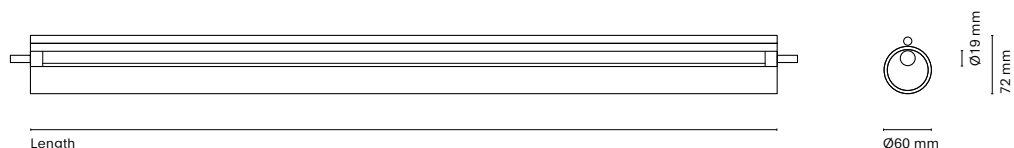

Lines system glass	Length
32611-	900mm
32612-	1200mm
32613-	1500mm