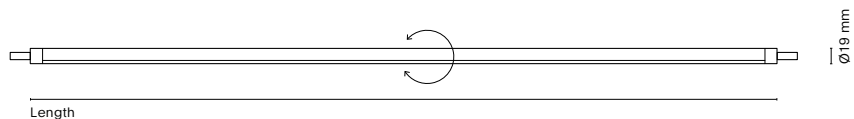

Lines system

Lines system	Length
32601-	900mm
32602-	1200mm
32603-	1500mm