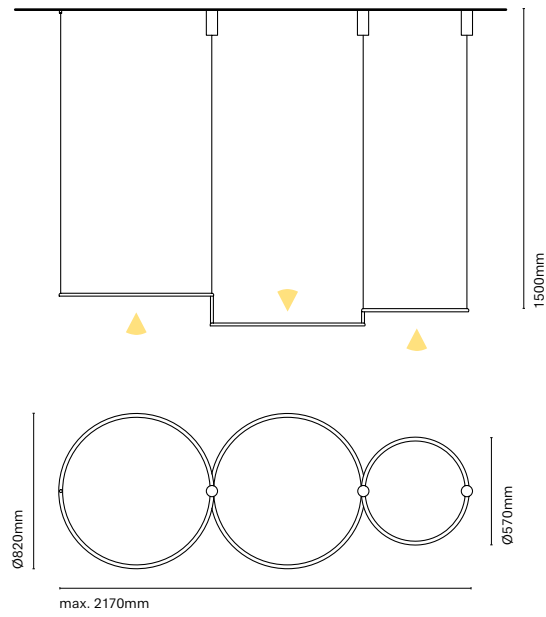

31536-
Aros Triple *

* Two light points are required

	Colour	CRI/Temp.	Led	Dimming
31501-	1 Black	G 80 / 2700K	2 2740lm / 27W	- On-Off
		C 80 / 3000K		
31512-	1 Black	C 80 / 3000K	2 4090+1290lm / 34W+15W	- On-Off
31513-	1 Black	C 80 / 3000K	2 4090lm / 34W	- On-Off
31523-	1 Black	C 80 / 3000K	3 6830lm / 61W	- On-Off
31536-	1 Black	C 80 / 3000K	4 10920lm / 95W	- On-Off