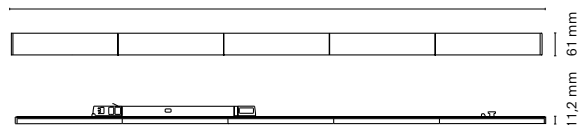

New Linje

23510-

1493 mm

	Colour	CRI/Temp.	Angle	Led	Dimming
23510-	0 White	C 80 / 3000K	6 60°	9 8000 lm / 50 W *	- On-Off
	1 Black	N 80 / 4000K	9 90°		D Dali push
			A Double Asym		

* Adjustable power; 8000lm / 50W, 7200lm / 45W, 6400lm / 40W, 5600lm / 35W