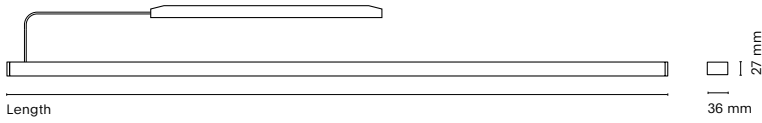

Minim Single

Down Semi Recessed

Down Opal	Dot	Length
27005-	/ 27055-	633mm
27010-	/ 27060-	1258mm
27012-	/ 27062-	1508mm
27014-	/ 27064-	1758mm
27016-	/ 27066-	2008mm