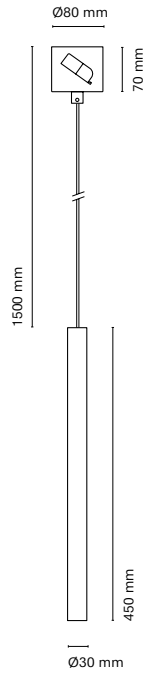

06753-
Bcn 30 Air 450 mm
(Canopy)

Cut-out 60mm

	Colour	CRI/Temp.	Angle	Led	Dimming
06741-	0 White	H 90 / 2700K	1 15°	0 660 lm / 6W	- On-Off
06742-	1 Black	E 90 / 3000K	2 25°		D Dali Push
06743-	A Copper	F 90 / 4000K			
	D Gold				
	G Graphite				

	Colour	CRI/Temp.	Angle	Led	Dimming
06751-	0 White	H 90 / 2700K	1 15°	0 660 lm / 6W	- On-Off
06752-	1 Black	E 90 / 3000K	2 25°		
06753-	A Copper	F 90 / 4000K			
	D Gold				
	G Graphite				

• Customization options available under request:
Special colors (minimum units)

⦿ Available while supplies last