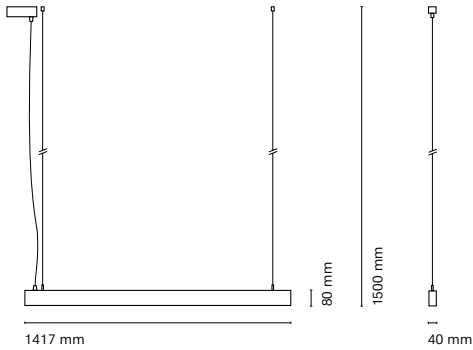

16125-
Infinity Air Opal 1413mm

16135-
Infinity Air Microprismatic 1413mm

16145-
Infinity Air Opal IP43 1413mm

16155-
Infinity Air Microprismatic IP43 1413mm