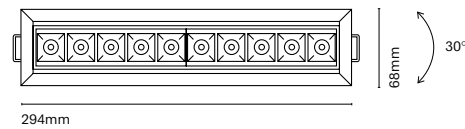

- Customization options available under request:  
Special colors (minimum units)

19205-  
Boxet Adjustable 10 W

161mm

Cut-out 154x55mm

19210-  
Boxet Adjustable 20 W

294mm

Cut-out 288x55mm

	Colour	CRI/Temp.	Angle	Led	Dimming	Emergency
19205-	0 White	H 90 / 2700K	1 12°	1 1050 lm / 10W	- On-Off	- No Emergency
	1 Black	E 90 / 3000K	3 34°		D Dali push	EM Kit 1h
	W White / White	F 90 / 4000K	4 48°		B Bluetooth	
					M Matter	
				R Edge cut		
	Colour	CRI/Temp.	Angle	Led	Dimming	Emergency
19210-	0 White	H 90 / 2700K	1 12°	2 2100 lm / 20W	- On-Off	- No Emergency
	1 Black	E 90 / 3000K	3 34°		D Dali push	EM Kit 1h
	W White / White	F 90 / 4000K	4 48°		B Bluetooth	
					M Matter	
				R Edge cut		