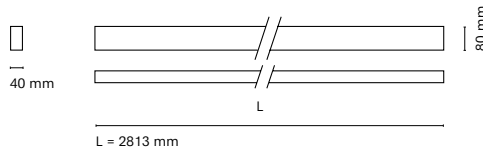

Colour	CRI/Temp.	Led	Dimming	Emergency
16109-	0 White	H 90 / 2700K	L 8100lm / 54W	- On-Off	- No Emergency
16119-	1 Black	E 90 / 3000K	H 14850lm / 99W	D* Dali push	EM Kit 1h (*)
	2 Grey	F 90 / 4000K	A* 9675-10260 lm / 63,9W	B* Bluetooth	
		T* 80 / 27-65K			
		1*** SE Home			
		2*** SE Office			
		3*** SE Hospitality			
	Colour	CRI/Temp.	Led	Dimming	Emergency
16110-	0 White	H 90 / 2700K	L 9000lm / 60W	- On-Off	- No Emergency
16120-	1 Black	E 90 / 3000K	H 16500lm / 110W	D Dali push	EM Kit 1h (*)
	2 Grey	F 90 / 4000K		B Bluetooth	
		1*** SE Home			
		2*** SE Office			
		3*** SE Hospitality			

(*) Only for low version

* Asterisk indicates the combination Tunable White

*** Spectral Echoes only available in Low Power (L) and dimmable options: Dali or Bluetooth

• Customization options available under request:
Special colors (minimum units)