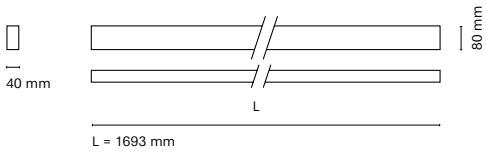

16106-
Infinity Down Opal IP43 1693mm

16116-
Infinity Microprismatic IP43 1693mm