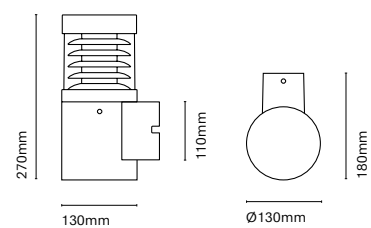

24701-
with accessory 24791-Y