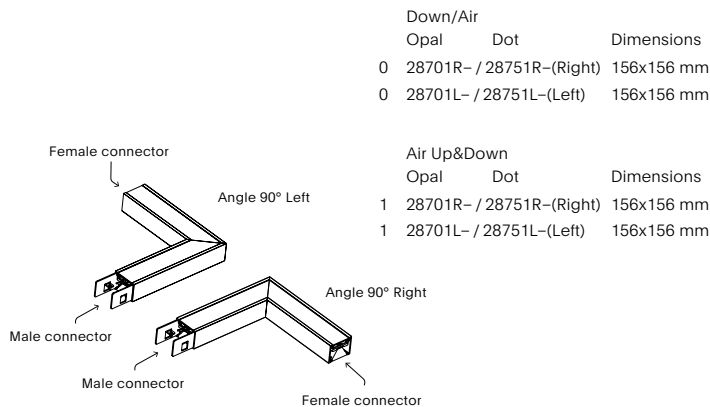

Step 05

Close the structure with an End Section module.

Down Semi Recessed		
Opal	Dot	Length
3	28110FL- / 28160FL-	1254 mm
4	28112FL- / 28162FL-	1504 mm

Air		
Opal	Dot	Length
3	28210FL- / 28260FL-	1254 mm
4	28212FL- / 28262FL-	1504 mm

Air Up&Down		
Opal	Dot	Length
6	28410FL- / 28460FL-	1254 mm
7	28412FL- / 28462FL-	1504 mm

Combine with 90° Angles to create L, U, Z and closed structures.

*See all the possibilities in the next page.