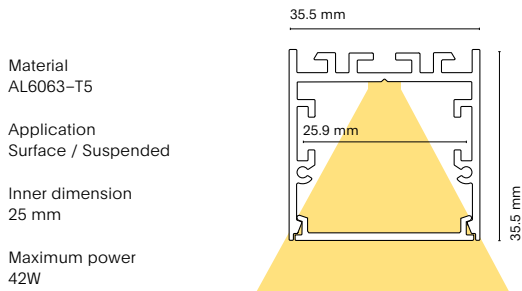

Aluminum profile 35 mm

ES Perfil de aluminio 35 mm C
FR Profilé rond en aluminium
IT Profilo tondo di alluminio