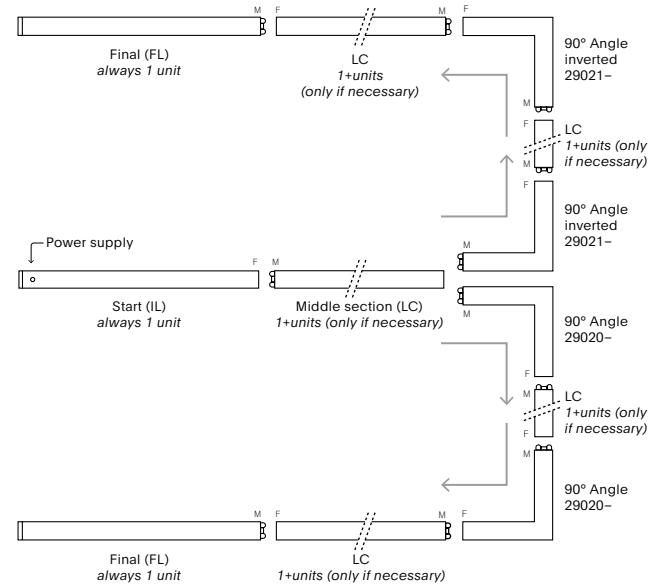

U-shaped structure