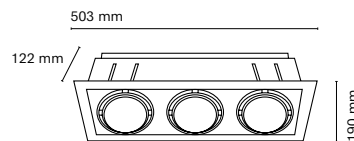

02433-
Kardan L

Cut-out 165x472mm

	Colour	CRI/Temp.	Angle	Led	Dimming	Emergency
02431-	0 White	H 90 / 2700K	1 10°	0 1800lm / 19W	- On-Off	- No Emergency
	1 Black	E 90 / 3000K	4 40°		D Dali push	EM Kit 1h
	2 Grey	F 90 / 4000K			B Bluetooth	
					M Matter	
					N Dali no-push	

	Colour	CRI/Temp.	Angle	Led	Dimming	Emergency
02432-	0 White	H 90 / 2700K	1 10°	0 2 x 1800lm / 19W	- On-Off	- No Emergency
	1 Black	E 90 / 3000K	4 40°		D Dali push	EM Kit 1h
	2 Grey	F 90 / 4000K			B Bluetooth	
					M Matter	
					N Dali no-push	

	Colour	CRI/Temp.	Angle	Led	Dimming	Emergency
02433-	0 White	H 927	1 10°	0 3 x 1800lm / 19W	- On-Off	- No Emergency
	1 Black	E 930	4 40°		D Dali push	EM Kit 1h
	2 Grey	F 940			B Bluetooth	
					M Matter	
					N Dali no-push	

Available while supplies last